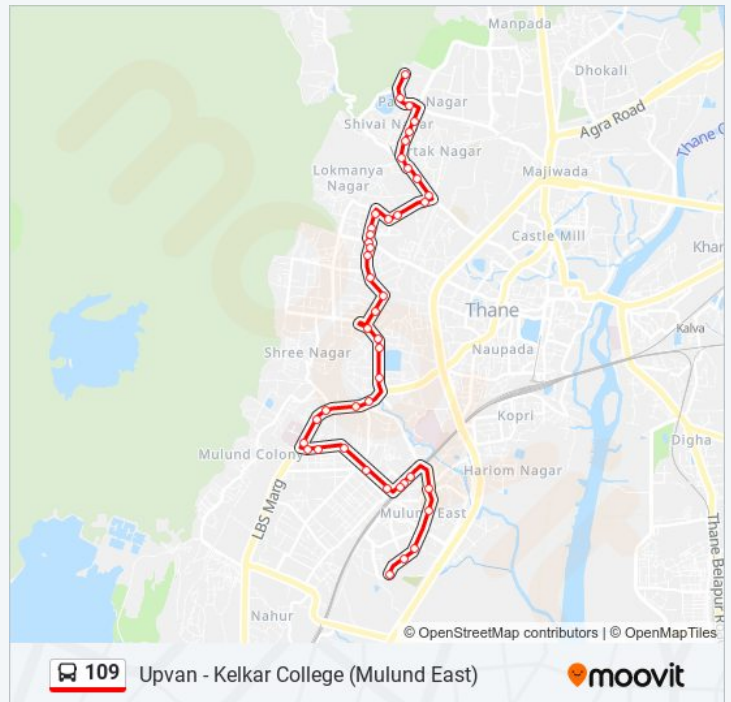

109 bus Info

Direction: Upvan

Stops: 44

Trip Duration: 31 min

Line Summary:

Ravi Estate

Laxminarayan Residency

Gawand Baug