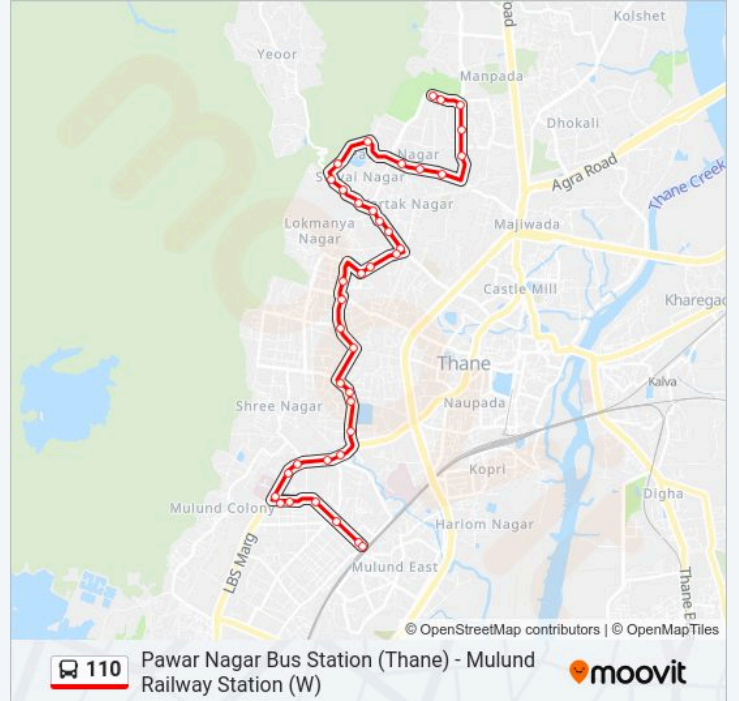

M.I.D.C.

Passport Office Thane

Road Number 16

Ambika Nagar

Agriculture

Kamgar Hospital (Thane)

Swatantra Veer Savarkar Nagar

Aai Mata Mandir Chowk

Runwal Plaza

Koras Company

Vartak Nagar Naka

Building No.3 Vartak Nagar

Shastrinagar Naka

Devdaya Nagar

Shivai Nagar

Khandelwal Estate

Bhukendra

Upavan Mayor Niwas

Upvan Voltas

Bethany Hospital

Vasant Vihar Telephone Exchange

Glaxo Company

Vasant Vihar (Thane)

LOK Puram

Edenwood

Municipal School Pawarnagar

Pawarnagar (Thane)

110 bus time schedules and route maps are available in an offline PDF at moovitapp.com. Use the Moovit App to see live bus times, train schedule or subway schedule, and step-by-step directions for all public transit in Mumbai.

© 2024 Moovit - All Rights Reserved