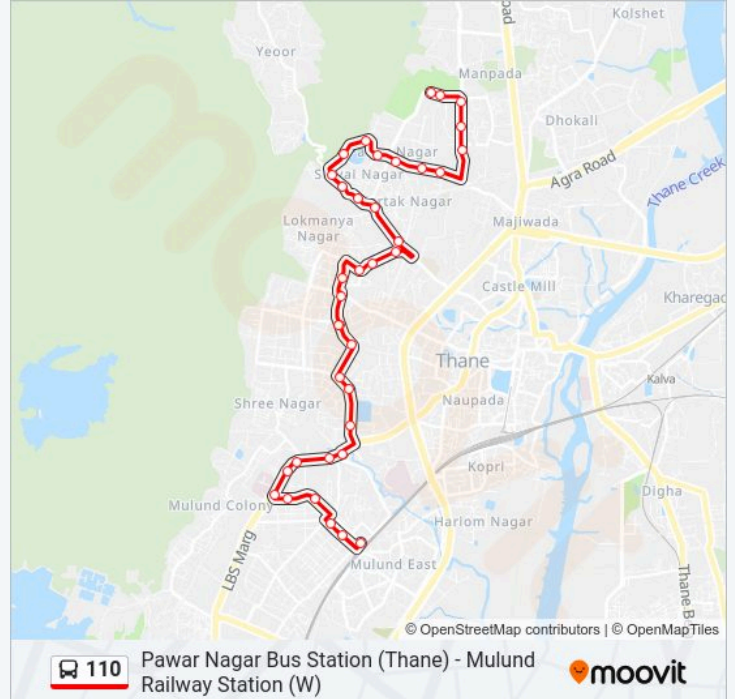

Direction: Mulund Railway Station (W)

Stops: 37

Trip Duration: 31 min

Line Summary:

Kamgar Hospital (Thane)

Agriculture

Agriculture

Ambika Nagar

Kadam Pada

Dnyan Sarita School

Maharishi Arvind Chowk

Mulund Railway Station (W)

Mulund Railway Station (W)

Direction: Pawar Nagar Bus Station (Thane)

39 stops

[VIEW LINE SCHEDULE](#)