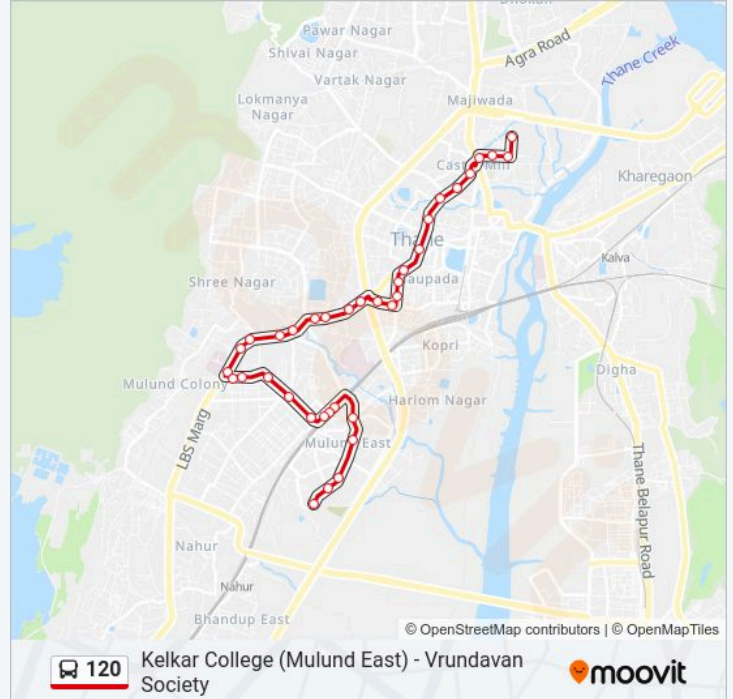

Santoshi Mata Mandir Mulund (W)

R Mall / M.P Chowk (Mulund W)

Maharana Pratap Chowk (Mulund Check Naka W)

Mulund Check Naka

Kashish Park

Johnson Company

Marathon Chowk (Teen Hath Naka)

Marathon Chowk Income Tax Office

Malhar Cinema

Shahu Market

Hari Niwas Circle

Hari Niwas

Vandana Cinema

Makhamali Talav

S.T Workshop Thane Khopat

Manor Pada

Kolbad Castle Mill

Desai Bungalow

Shrirang Society (Thane)

Rabodi Police Station

Vrundavan Society

120 bus time schedules and route maps are available in an offline PDF at moovitapp.com. Use the Moovit App to see live bus times, train schedule or subway schedule, and step-by-step directions for all public transit in Mumbai.

© 2024 Moovit - All Rights Reserved