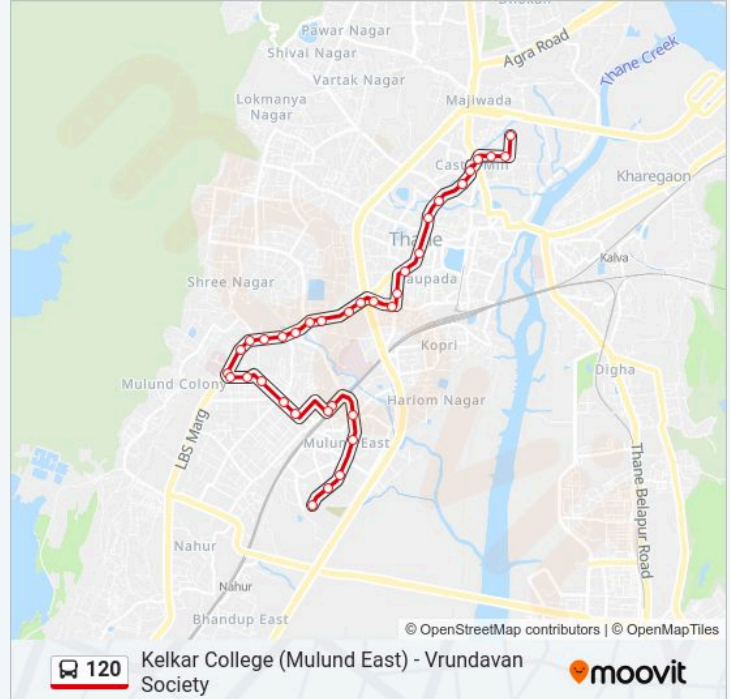

Veena Nagar

E.S.I.S Hospital (Mulund)

Agarwal Municipal Hospital

Kadam Pada

Ambaji Dham

Maharishi Arvind Chowk

Mulund Railway Station (W)

Mulund Court / Mulund Railway Station (W)

Over Bridge

Gawanpada (Mulund-E)

Endeavour Society

Sane Guruji Nagar

Maratha Mandal

Kelkar College (Mulund East)

Direction: Vrundavan Society

36 stops

[VIEW LINE SCHEDULE](#)

Kelkar College (Mulund East)

Maratha Mandal

Sane Guruji Nagar

Endeavour Society

Gawanpada (Mulund-E)

Over Bridge

Mulund Court / Mulund Railway Station (W)

Mulund Railway Station (W)

Mulund Railway Station (W)

Dhanvantari Hospital

Dnyan Sarita School

Kadam Pada

Agarwal Municipal Hospital

E.S.I.S Hospital (Mulund)

Veena Nagar

120 bus Time Schedule

Vrundavan Society Route Timetable:

Sunday	07:00 - 16:55
Monday	07:00 - 16:55
Tuesday	07:00 - 16:55
Wednesday	07:00 - 16:55
Thursday	07:00 - 16:55
Friday	07:00 - 16:55
Saturday	07:00 - 16:55

120 bus Info

Direction: Vrundavan Society

Stops: 36

Trip Duration: 31 min

Line Summary: