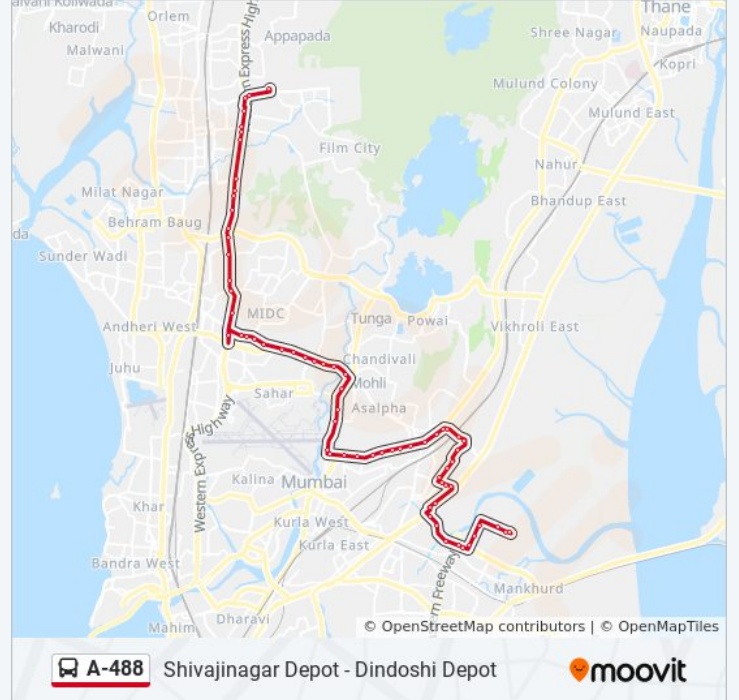

Sarvodaya Hospital

Ghatkopar Pipe Line

Ghatkopar Police Station

Chirag Nagar

Narayan Nagar

Guru Nanak Nagar (Ghatkopar-W)

Mukund Company P.W.D.Office (Kamani)

Kamani

State Bank (Kamani)

Sheetal Cinema

Sheetal Talao

Bail Bazar (Kurla-W)

Jarimari

Safed Pool

Vijay Printing Press

Dr.Datta Samant Chowk Sakinaka

Mittal Estate

Marol Naka / Mata Ramabai Ambedkar Chowk

Marolnaka / Mata Ramabai Ambedkar Chk

Marol Lions Club

Marol Pipe Lines

J.B.Nagar / Kohinoor Hotel

J.B.Nagar Chakala

Bella Niwas

Chakala

Chakala

Hindustan Unilever Ltd

Bahar Cinema

Darpan Cinema (Sai Service)

Gundavli / Lion's Club

Radha Silk Mill

Shankarwadi

Ismail Yusuf College