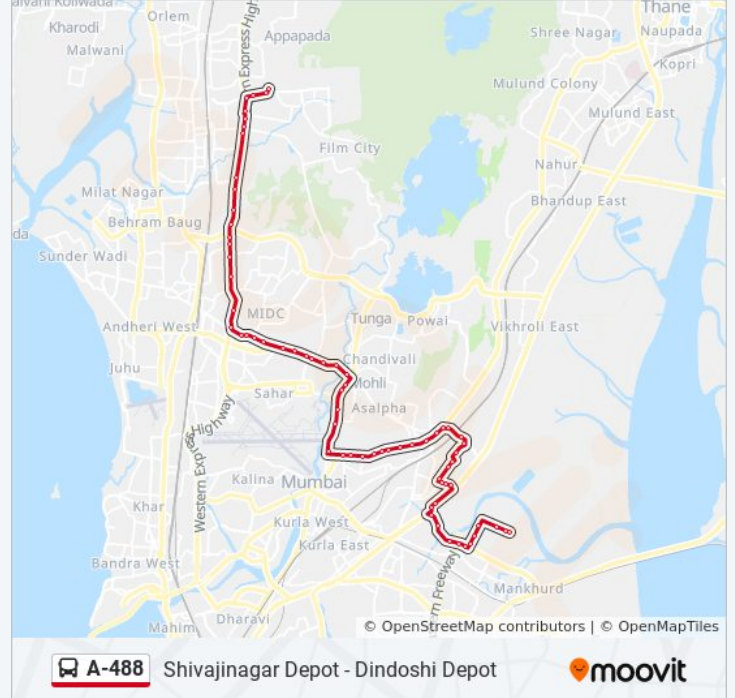

Ismail Yusuf College

Shankarwadi

Gundavli / Lion's Club

Darpan Cinema (Sai Service)

Chakala

Chakala

Bella Niwas

J.B.Nagar Chakala

J.B.Nagar / Kohinoor Hotel

Marol Pipe Lines

Marol Lions Club

Marolnaka / Mata Ramabai Ambedkar Chk

Marol Naka / Mata Ramabai Ambedkar Chowk

Mittal Estate

Dr.Datta Samant Chowk Sakinaka

Dr.Datta Samant Chk ./ Saki Naka

Vijay Printing Press

Safed Pool

Jarimari

Bail Bazar (Kurla-W)

Kamani

Kamani

Mukund Company P.W.D.Office (Kamani)

Guru Nanak Nagar (Ghatkopar-W)

Narayan Nagar

Chirag Nagar

Ghatkopar Police Station

Ghatkopar Pipe Line

Sarvodaya Hospital

Gopal Bhavan

Shreyas Cinema

Nityanand Nagar

Laxmi Nagar (Ghatkopar-E)