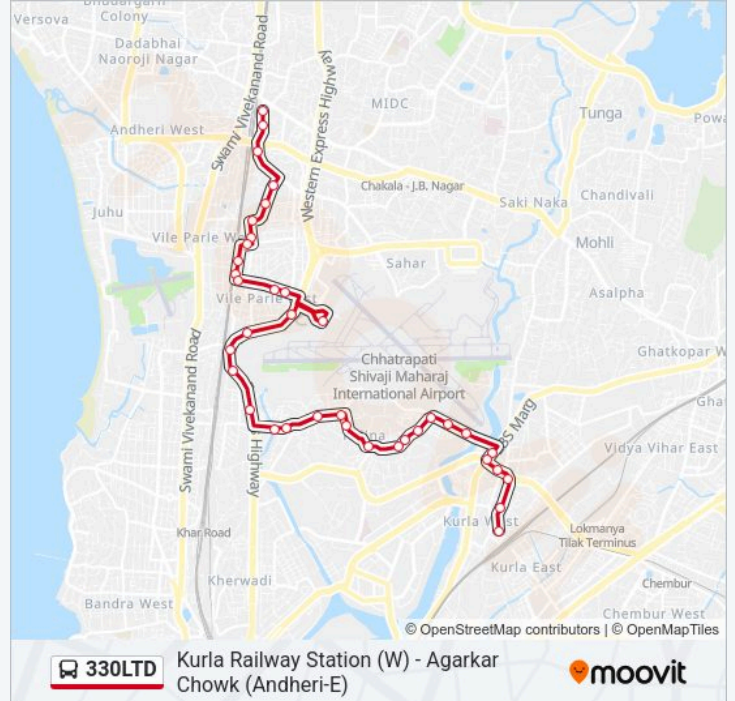

Milan Subway

Vile Parle Subway

Domestic Airport Junction

Domestic Airport Terminal 1-A

Gujrat Society / Dayaldas Road

Sathaye College (Vile Parle E)

Vile Parle Station (E)

Vile Parle Station (E)

Vile Parle Station (E) / Deenanath Natyagruha

Parleshwar Mandir

Thanawala Lane

Shree Parleshwar Society

Bhutta College

Shivaji Chowk

Vijay Nagar Society Andheri

Agarkar Chowk

Agarkar Chowk (Andheri)

Direction: Kurla Railway Station (W)

38 stops

[VIEW LINE SCHEDULE](#)

Agarkar Chowk (Andheri E)

Agarkar Chowk

Vijay Nagar Society Andheri

Shivaji Chowk Andheri

Shivaji Chowk

Bhutta College

Shree Parleshwar Society

Thanawala Lane

Parleshwar Temple

Dinanath Natyagruh Parle Station (E)

Sathaye College (Vile Parle E)

Gujrat Society / Dayaldas Road

330LTD bus Time Schedule

Kurla Railway Station (W) Route Timetable:

Monday	06:10-21:17
Tuesday	06:10-21:17
Wednesday	06:10-21:17
Thursday	06:10-21:17
Friday	06:10-21:17
Saturday	06:10-21:17
Sunday	06:10-21:17

330LTD bus Info

Direction: Kurla Railway Station (W)

Stops: 38

Trip Duration: 38 min

Line Summary: