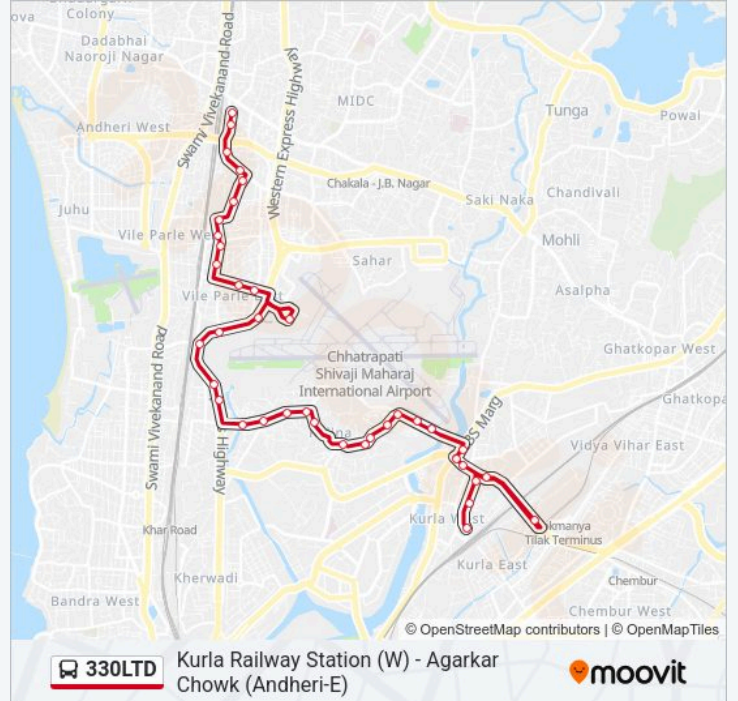

**330LTD Line****Kurla Railway Station (W) - Agarkar Chowk (Andheri-E)**

Get The App

The 330LTD bus line (Kurla Railway Station (W) - Agarkar Chowk (Andheri-E)) has 2 routes. For regular weekdays, their operation hours are:

**Direction: Agarkar Chowk (Andheri-E)**

37 stops

[VIEW LINE SCHEDULE](#)

Kurla Station (W)  
Laxmanrao Yadav Market (Kurla Market)  
Buddha Nagar  
Kurla Depot  
Kurla Depot  
Kalpana Cinema  
Shanti Nagar  
New Air India Colony  
Air India Quarters  
Air India Colony  
Azad Nagar Kalina  
Kalina Village  
Kalina  
Military Out Post  
Military Camp  
Vakola Masjid  
Vakola Pipe Line  
Vakola Police Station  
Vakola Police Station  
New Agripada (Santacruz E)

**330LTD bus Info****Direction:** Agarkar Chowk (Andheri-E)**Stops:** 37**Trip Duration:** 33 min**Line Summary:**

Milan Subway

Vile Parle Subway

Domestic Airport Junction

Domestic Airport Terminal 1-A

Gujrat Society / Dayaldas Road

Kurla Depot

Kurla Depot

Buddha Nagar (Kurla W)

Nehru Nagar Tilak Nagar Junction

Buddha Nagar

Laxmanrao Yadav Market (Kurla Market)

Kurla Station (W)

330LTD bus time schedules and route maps are available in an offline PDF at [moovitapp.com](https://moovitapp.com). Use the Moovit App to see live bus times, train schedule or subway schedule, and step-by-step directions for all public transit in Mumbai.