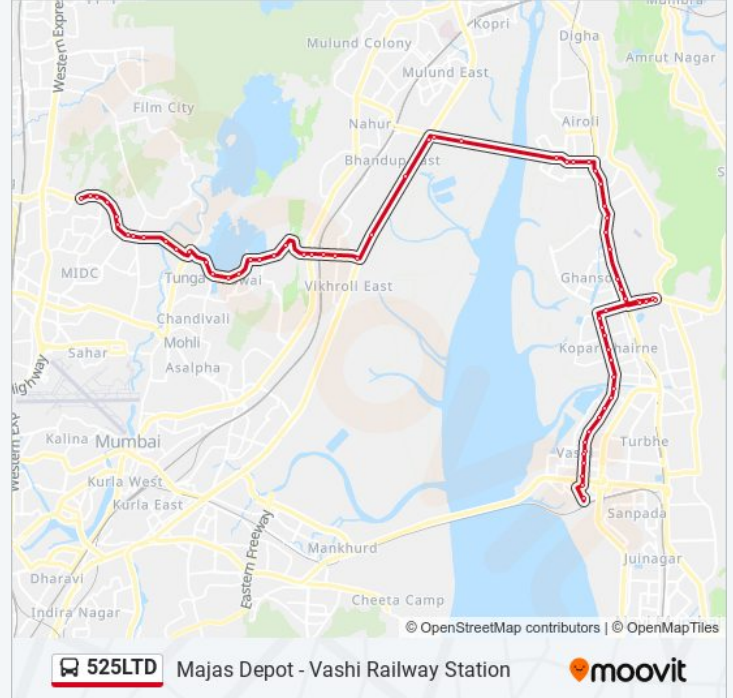

Mahape

Helan Kelar Institute

Mahape Naka

Ghansoli Railway Station

Standard Alkali Company

Ghansoli Naka

Talavali Naka / Nocil Company

Gothivali Village / Telephone Exchange

Rabale Railway Station

Rabale Naka

Rabale Police Station

Airoli Sector 5

Airoli Sector 8

Diva Gaon Kopra

Airoli Sector 10

Airoli Toll Naka (Mulund-E)

Bhandup Pumping Station (Link Road)

Bhandup Pumping Station

Bhandup Village (E)

Kanjur Marg Village (E.E.H.)

J.V.L.R Junction

Tagore Nagar Junction

Tagore Nagar No.5

Gandhi Nagar (Kanjurmarg)

Gandhi Nagar (J.V.L.R)

I.I.T Market Powai

I.I.T Main Gate Powai

Gateway Plaza (Powai)

Punchkutir / Ganesh Mandir (Powai)

Hiranandani Powai

Powai Vihar Complex

Ram Ashram

Shipping Corporation