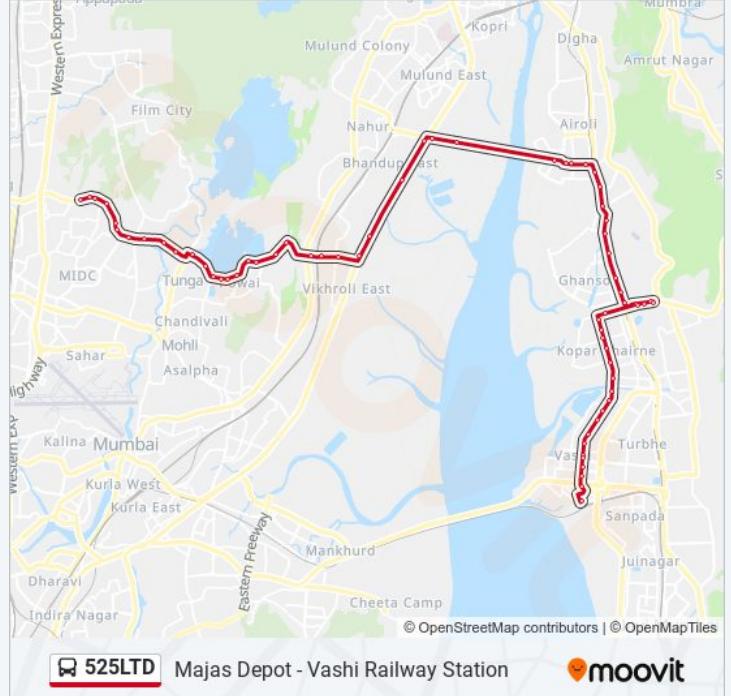

Gateway Plaza (Powai)

I.I.T Main Gate Powai

I.I.T Market Powai

Gandhi Nagar (Kanjurmarg)

Tagore Nagar No.5

Tagore Nagar Junction

Jogeshwari Vikhroli Link Rd.

Kanjur Marg Village (E.E.H.)

Bhandup Village (E)

Bhandup Pumping Station

Bhandup Pumping Station (Link Road)

Airoli Toll Naka (Mulund-E)

Airoli Sector 10

Diva Gaon Kopra

Airoli Sector 8

Airoli Sector 5

Rabale Police Station

Rabale Naka

Rabale Railway Station

Gothivali Village / Telephone Exchange

Talavali Naka / Nocil Company

Ghansoli Naka

Standard Alkali Company

Ghansoli Railway Station

Mahape Naka

Helan Kelar Society

M.B.P.Mahape (Millennium Business Park)

M.B.P.Mahape (Millennium Business Park)

Mahape

Helan Kelar Institute

Terna Engineering College

Kopar Khairane Sector 2/20

Ranjan Devi Chowk