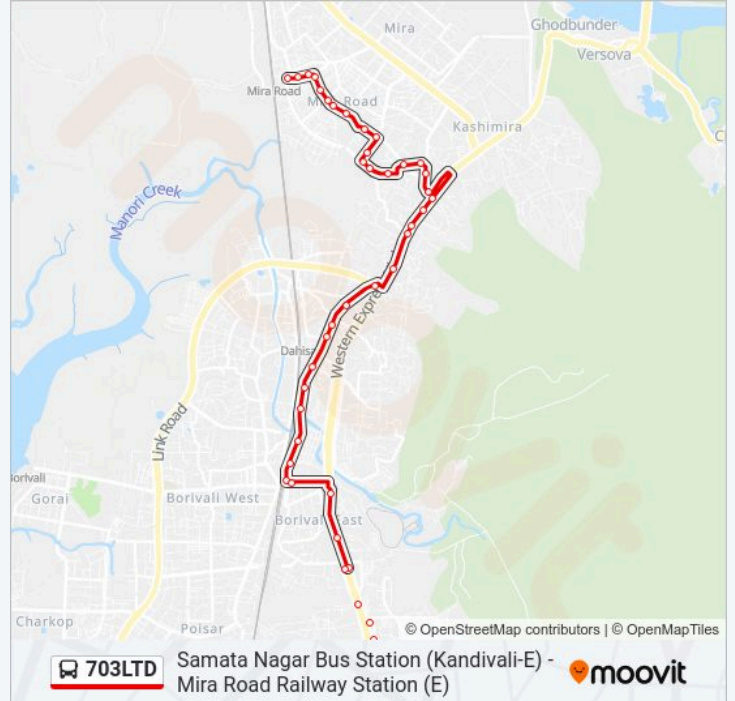

703LTD bus Info**Direction:** Magathane Depot**Stops:** 37**Trip Duration:** 24 min**Line Summary:**

Golden Chemicals / Thakur Mall

Golden Chemicals

Dahisar Check Naka (E)

Ketaki Pada

Novelty Silk Mill

Rajshree Cinema

National Park Borivali

Devi Pada (Borivali E)

Magathane Depot

Direction: Mira Road Railway Station (E)

46 stops

[VIEW LINE SCHEDULE](#)

Samata Nagar Bus Station (Kandivali-E)

Samata Nagar Building No.3 & 5 (Kandivali-E)