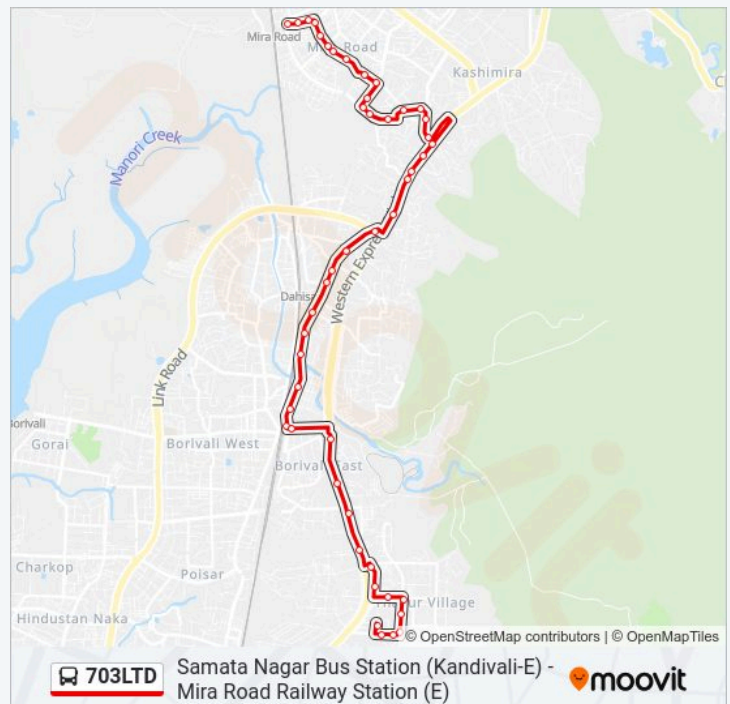

Dahisar Check Naka (E)

Ketaki Pada

Novelty Silk Mill

Rajshree Cinema

Dahisar Station (E) Road

703LTD bus Time Schedule

Samata Nagar Bus Station (Kandivali-E) Route
Timetable:

Sunday	05:40 - 22:10
Monday	05:40 - 22:10
Tuesday	05:40 - 22:10
Wednesday	05:40 - 22:10
Thursday	05:40 - 22:10
Friday	05:40 - 22:10
Saturday	05:40 - 22:10

703LTD bus Info

Direction: Samata Nagar Bus Station (Kandivali-E)

Stops: 47

Trip Duration: 35 min

Line Summary:

Manav Kalyan Kendra / Dahisar Phatak

Parvat Nagar

Ambawadi