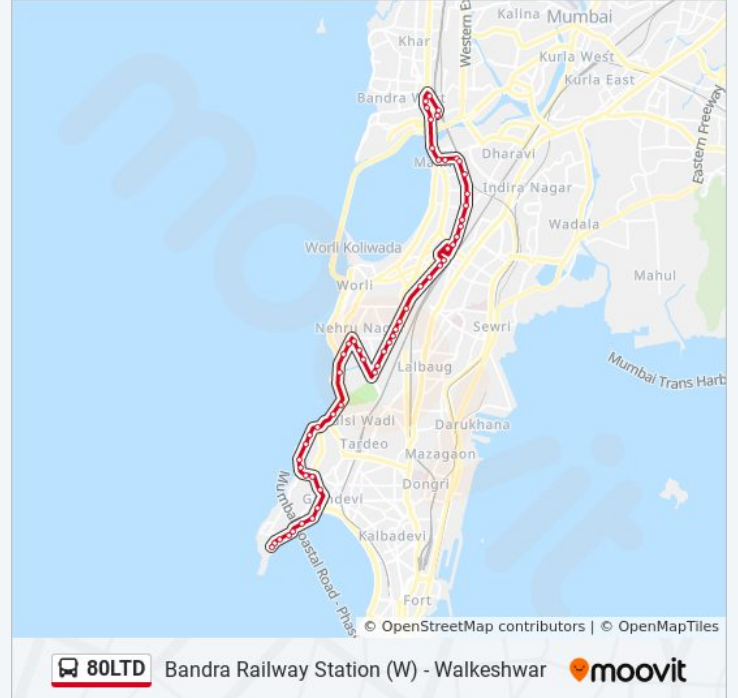

Acharya Atre Chowk / Worli Naka

Acharya Atre Chowk

Municipal Garage (Worli)

Jijamata Nagar

Ambika Mill B.Station / H.U. Rakhangi Chowk

Raghuvanshi Mill

Phoenix Mill

Karamveer Vitthalrao Yadav Chowk

Toddy Co / Empire Dyeing

Kamla Mill

Prabhadevi Station / Deepak Cinema

Kamgar Stadium

Mhatre Pen Company

Dadar Railway Station

Dadar Railway Station

Veer Hutatma Bhai Kotwal Udyan (Plaza)

Dadar Railway Station (W)

Zarapakar Stores

Girl's School

Ruparel College

Matunga Station (W)

Saraswati Vidya Mandir

Mahim Station (W)

Mahim Phatak

Mahim Phatak Mori Road

Mahim Mori Road

Mahim Kajve / Koliwada

P.Mohammed Rafi Chowk (Bandra-W)

Bandra Talao

Jarimari

Bandra Talao

Bandra Railway Station (W)

Bandra Bus Station (W)