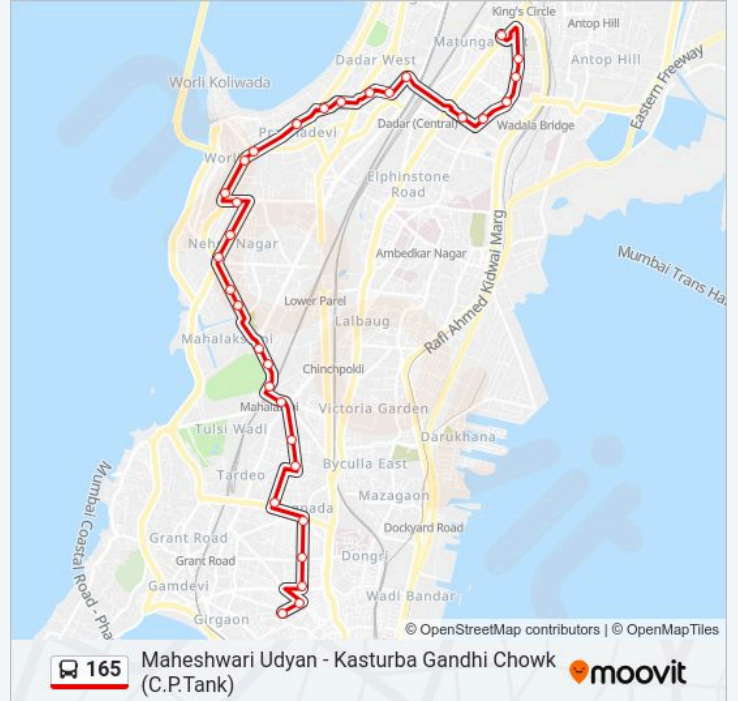

Passport Office (Worli)

Babasaheb Worlikar Chowk (Century Bazar)

Prabhadevi / Siddhivinayak Mandir

Siddhivinayak Mandir

Agar Bazar

Prabodhankar Thackeray Chowk (Dadar)

D'Silva High School

Veer Hutatma Bhai Kotwal Udyan (Plaza)

Dadar B.E.S.T.Workshop (Khodadad Circle)

Vitthal Mandir / Wadala Market

Wadala Church

Vjti College

Don Bosco School (Khalsa College)

Maheshwari Udyan

165 bus time schedules and route maps are available in an offline PDF at moovitapp.com. Use the Moovit App to see live bus times, train schedule or subway schedule, and step-by-step directions for all public transit in Mumbai.

© 2024 Moovit - All Rights Reserved