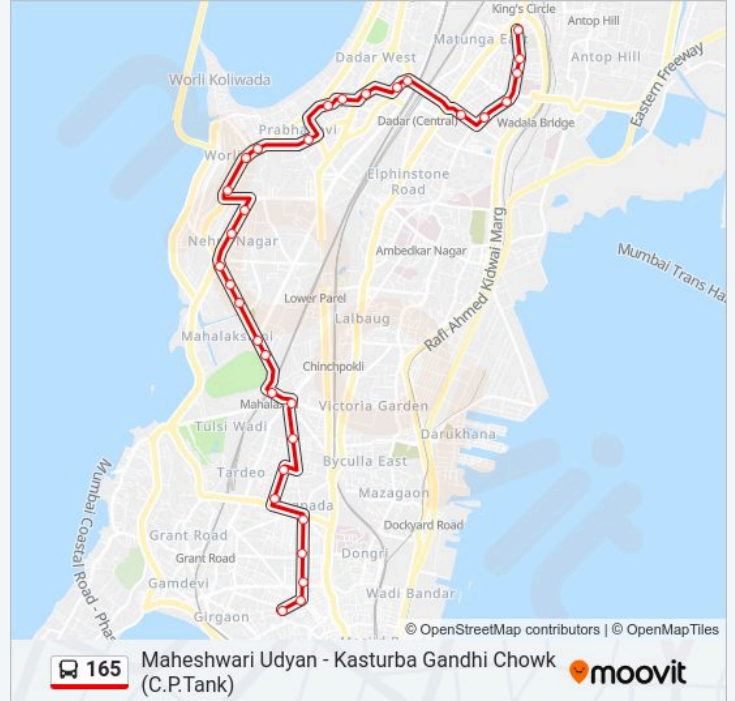

Famous Studio

Mahalakshmi Railway Station

Sant Gadge Maharaj Chowk (Saat Rasta)

New Agripada

Salvation Army

Mumbai Central Depot

Hasrat Mohani Chowk

Two Tanks

Gol Mandir

Gulal Wadi / Yadnik Chowk

Kasturba Gandhi Chowk (C.P.Tank)

Direction: Maheshwari Udyan

32 stops

[VIEW LINE SCHEDULE](#)

Kasturba Gandhi Chowk (C.P.Tank)

Gulal Wadi / Yadnik Chowk

Gol Mandir

Two Tanks

Hasrat Mohani Chowk

Mumbai Central Depot

Salvation Army Nagpada

New Agripada

Sant Gadge Maharaj Chowk

Mahalakshmi Railway Station

Famous Studio

Haji Usman Seth Rakhangi Chowk

Jijamata Nagar Worli

Municipal Garage (Worli)

Acharya Atre Chowk (Worli)

Gandhi Maidan (Worli)

Comrade P.K Kurne Chowk (Worli)

Doordarshan

165 bus Time Schedule

Maheshwari Udyan Route Timetable:

Sunday	00:00 - 23:40
Monday	00:00 - 23:40
Tuesday	00:00 - 23:40
Wednesday	00:00 - 23:40
Thursday	00:00 - 23:40
Friday	00:00 - 23:40
Saturday	00:00 - 23:40

165 bus Info

Direction: Maheshwari Udyan

Stops: 32

Trip Duration: 35 min

Line Summary: