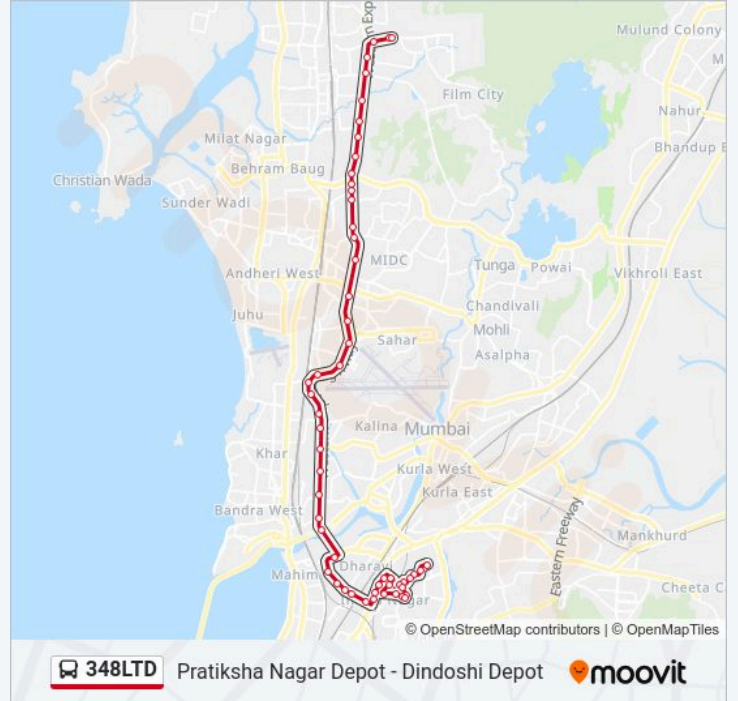

Shahu Nagar (Dharavi)

Mahim Phatak

Dharavi Flyover / Mahim Flyover

Kalanagar (Bandra E)

Kalanagar (Bandra E)

Kherwadi Junction

Cardinal Gracias School / Teachers Colony

Maratha Colony

Vakola Police Station (Hanuman Mandir)

Vakola Police Station

New Agripada (Santacruz E)

Milan Subway

Vile Parle Subway

Domestic Airport Junction

Sambhaji Nagar

Hanuman Road (Vile Parle-E)

Bahar Cinema Andheri (E)

Gundavali

Radha Silk Mills

Shankarwadi

Ismail Yusuf College

Sanjay Nagar (Jogeshwari E)

Jogeshwari Police Station

Late Balasaheb Thackeray Trauma Center / S.R.P.
Camp

Bimbisar Nagar

Mahananda Dairy

Vanrai / Mhada Colony

Goregaon Check Naka No 1

Goregaon Check Naka

Virwani Estate / Sarvodaya Nagar

General A.K Vaidya Marg Junction

Dindoshi Depot