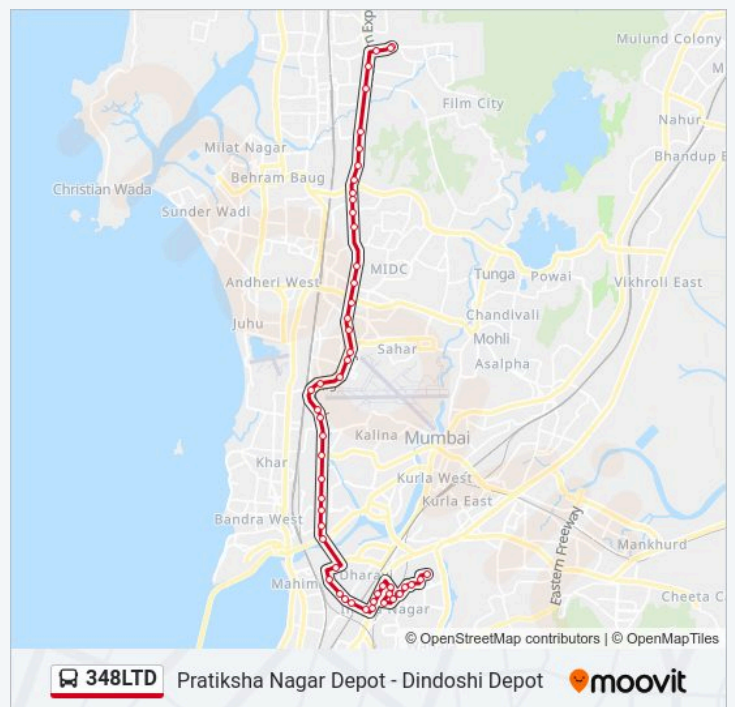

Maratha Colony

348LTD bus Time Schedule

Pratiksha Nagar Depot Route Timetable:

Sunday	00:00 - 23:50
Monday	00:00 - 23:50
Tuesday	00:00 - 23:50
Wednesday	00:00 - 23:50
Thursday	00:00 - 23:50
Friday	00:00 - 23:50
Saturday	00:00 - 23:50

348LTD bus Info

Direction: Pratiksha Nagar Depot

Stops: 52

Trip Duration: 52 min

Line Summary:

Cardinal Gracias School / Teachers Colony

Bandra Government Polytechnic Mumbai

Kherwadi Junction