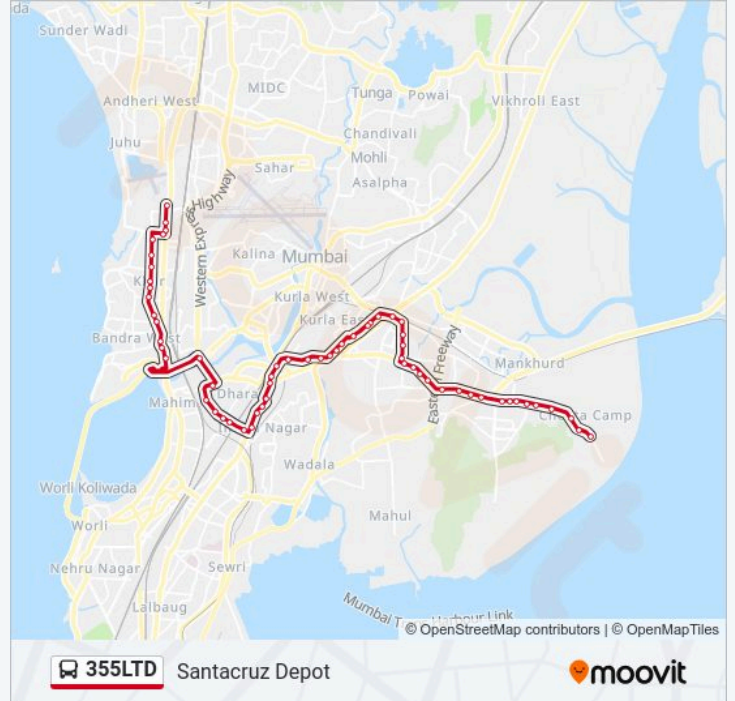

Chembur Level Crossing

Sahakar Nagar Chembur

Samaj Mandir Hall

Everest Society

Thakkar Bappa Colony

Kurla S.T Depot

Shivrushti

A.T.I Sion

Marathi Vigyan Parishad

Tata Nagar (V.N Purav Marg)

Chunabhatti Phatak

Chunabhatti (N.S Mankikar Road)

Central Labour Institute

Rani Laxmibai Chowk / Sion Talao

Rani Laxmibai Chowk Sion

Rani Laxmibai Chowk Sion

Jain Society

Lokmanya Tilak Hospital (Sion)

Tilak Hospital

Kumbharwada (Dharavi)

Matunga Labour Camp

Shahu Nagar (Dharavi)

Mahim Phatak

Dharavi Flyover / Mahim Flyover

Kalanagar (Bandra E)

P.Mohammed Rafi Chowk (Bandra-W)

Bandra Talao

Jarimari

Bandra Talkies

National College

Khar Telephone Exchange

Khar Linking Road