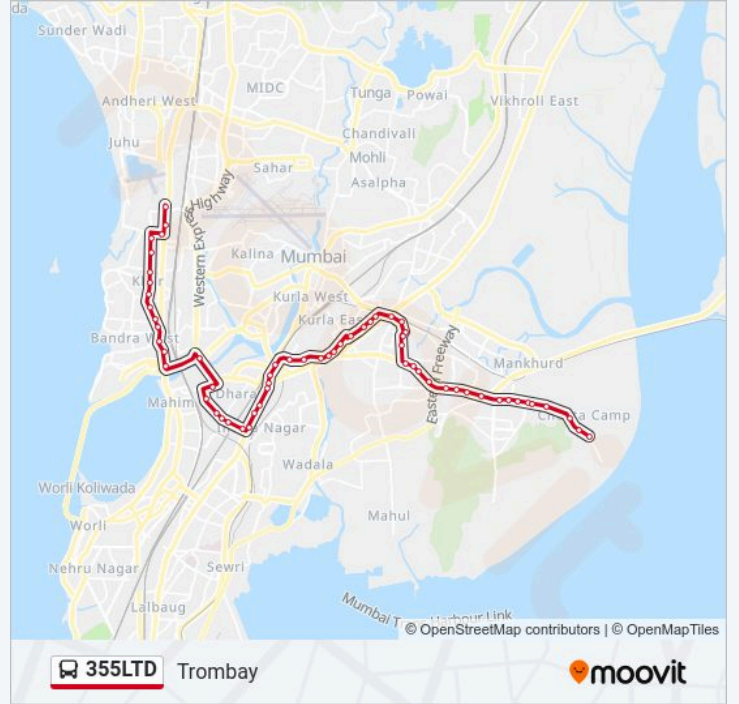

Lokmanya Tilak Hospital (Sion)

Jain Society

Rani Laxmibai Chowk Sion

Rani Laxmibai Chowk (Sion)

Rani Laxmibai Chowk / Sion Talao

Central Labour Institute

Chunabhatti (N.S Mankikar Road)

Chunabhatti Phatak

Tata Nagar (V.N Purav Marg)

Marathi Vigyan Parishad

A.T.I Sion

Shivrushti

Kurla S.T Depot

Thakkar Bappa Colony

Everest Society

Samaj Mandir Hall

Sahakar Nagar Chembur

Chembur Level Crossing

Chembur Station (Dr.Ambedkar Garden)

Dr.B.R Ambedkar Udyan (Chembur) Bus Station

Dr.B.R Ambedkar Udyan (Chembur)

10th Road Chembur

Acharya Udyan / Diamond Garden

Reserve Bank Colony

Maitri Park

R.K Studio

Deonar Depot

Punjabwadi

Telecom Factory

Raj Kapoor Chowk / Bhabha Hospital

Anushakti Nagar Bus Station

Childrens Home