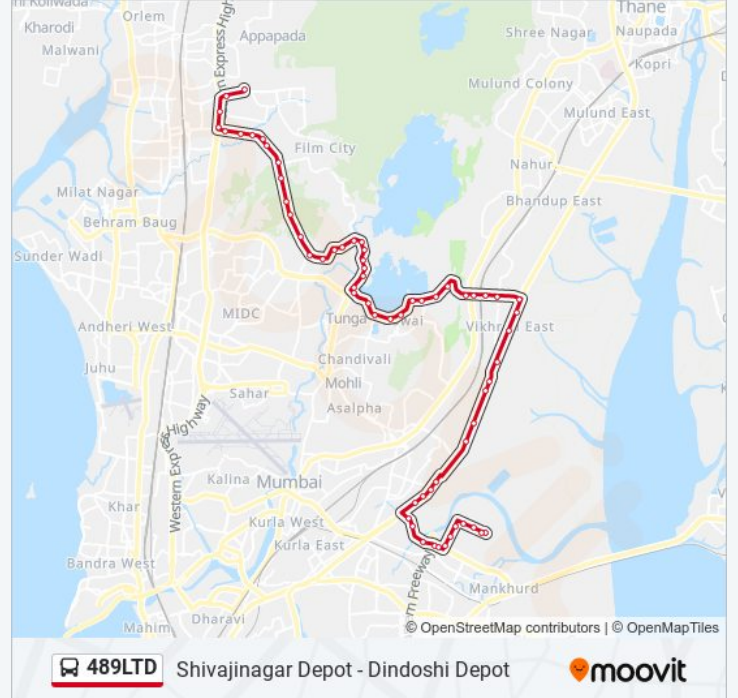

Vikhroli Police Station

J.V.L.R Junction

Tagore Nagar Junction

Tagore Nagar No.5

Gandhi Nagar (Kanjurmarg)

Gandhi Nagar (J.V.L.R)

I.I.T Market Powai

I.I.T Main Gate Powai

Gateway Plaza (Powai)

Punchkutir / Ganesh Mandir (Powai)

Hiranandani Powai

Powai Vihar Complex

Ram Ashram

Shipping Corporation

Dr.Ambedkar Udyan (Powai)

Dr.Ambedkar Udyan (Powai)

Shankar Mandir

P.W.D.Office

Morarji Nagar (Powai)

Jay Bheem Nagar

Mahatma Phule Nagar

Filter Pada

Goregaon Check Naka No 3

Tapeshwar Mandir

Aarey Unit-22

Maroshi Naka / Picnic Point

Main Pump House

Modern Bakery Aarey

Aarey Hospital / Municipal School

Aarey Pump House

Unit Number 6 / Aarey Market

Aarey Police Station (Chhota Kashmir)

Unit Number 32