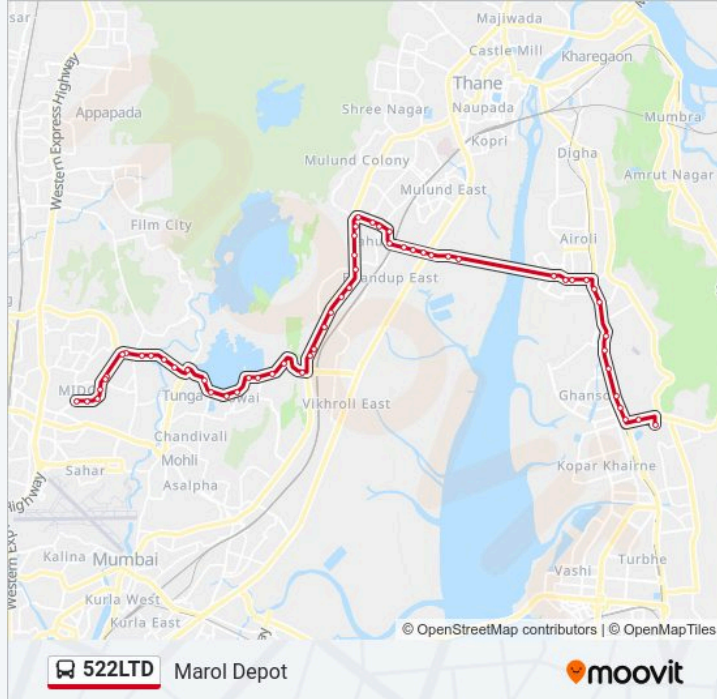

Seepz Village

Seepz Bus Station

C Cross Road Seepz

Orkay Mill

Gautam Nagar (Marol)

E.S.I.S Hospital / Midc Police Station

Marol Depot

Direction: Millennium Business Park (Mahape)