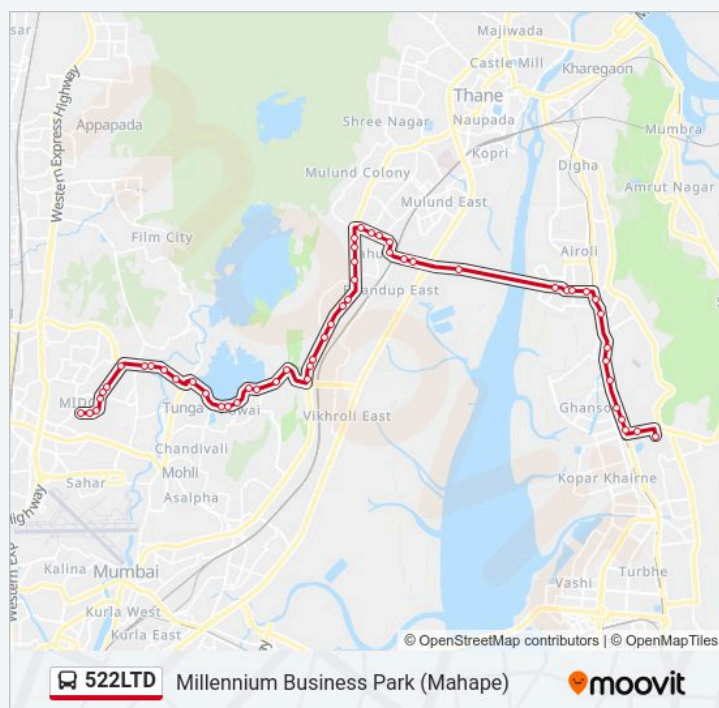

Dockyard Colony

Birla Company

Mangatram Petrol Pump

522LTD bus Time Schedule

Millennium Business Park (Mahape) Route
Timetable:

Sunday	05:00 - 21:25
Monday	05:00 - 21:25
Tuesday	05:00 - 21:25
Wednesday	05:00 - 21:25
Thursday	05:00 - 21:25
Friday	05:00 - 21:25
Saturday	05:00 - 21:25

522LTD bus Info

Direction: Millennium Business Park (Mahape)

Stops: 53

Trip Duration: 68 min

Line Summary:

Ishwar Nagar (Bhandup W)

Bhandup Station (W) Road

Bhandup Police Station