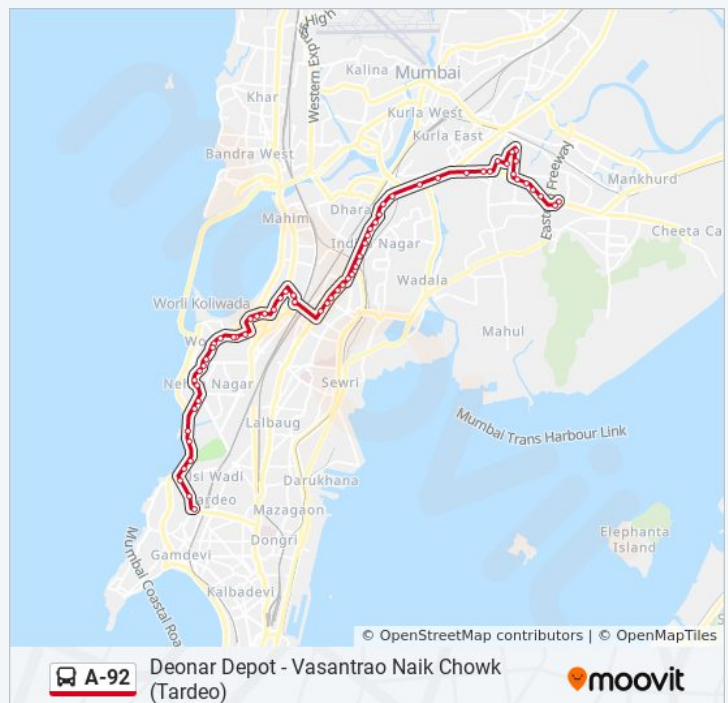

Sunday	6:00 AM - 6:43 AM
Monday	6:00 AM - 6:43 AM
Tuesday	6:00 AM - 6:43 AM
Wednesday	6:00 AM - 6:43 AM
Thursday	6:00 AM - 6:43 AM
Friday	6:00 AM - 6:43 AM
Saturday	6:00 AM - 6:43 AM

A-92 bus Info

Direction: Vasant Rao Naik Chowk (Tardeo)

Stops: 60

Trip Duration: 48 min

Line Summary:

Maheshwari Udyan (Kings Circle)

Maheshwari Udyan

Kapole Niwas / J.N. Varma Chowk

Ruia College

Ruia College