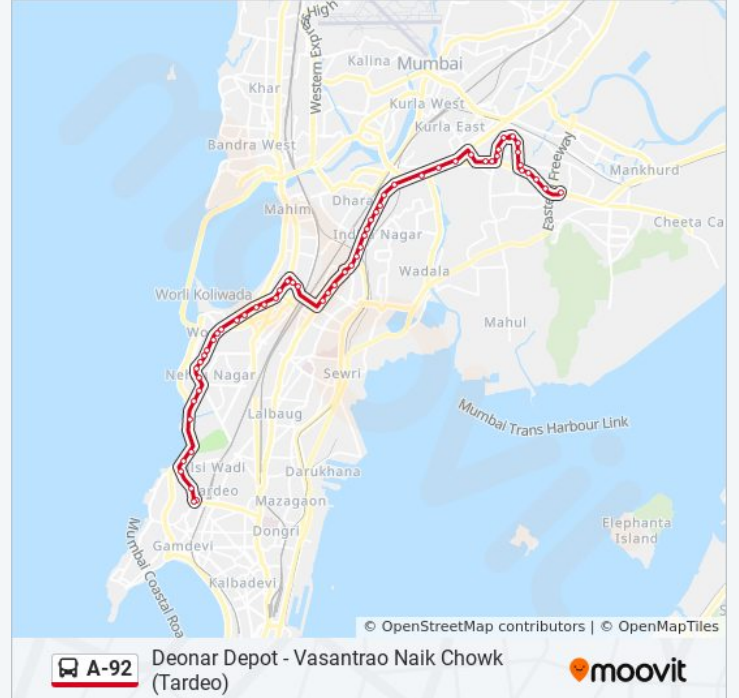

Ranade Road

Ram Ganesh Gadkari Chowk

Ram Ganesh Gadkari Chowk

Veer Hutatma Bhai Kotwal Udyan (Plaza)

Khodadad Circle (Dadar T.T.)

Ruia College

Kapole Niwas / J.N. Varma Chowk

Maheshwari Udyan

Maheshwari Udyan (Kings Circle)

Matunga Police Station

Gandhi Market Matunga

Lokmanya Tilak Hospital (Sion)

Lokmanya Tilak Hospital (Sion)

Jain Society

Rani Laxmibai Chowk Sion

Rani Laxmibai Chowk

Rani Laxmibai Chowk (Sion)

Highway Apartment

Everard Nagar

Priyadarshani Chuna Bhatti

Suman Nagar / Lokshahir Sathe Udyan

Umarshi Bappa Chowk

Kumbhar Wada

Chembur Naka / Swami Vivekanand Chk.

Chembur Naka / Swami Vivekanand Chowk

Shanti Baug

Chembur Phatak / Fine Arts

Mun.Ward Office/Ambedkar Udn.

Dr.B.R.Ambedkar Udyan

10th Road / Chembur Church

Acharya Garden/ Diamond Garden

R.B.I Colony

Maitri Park