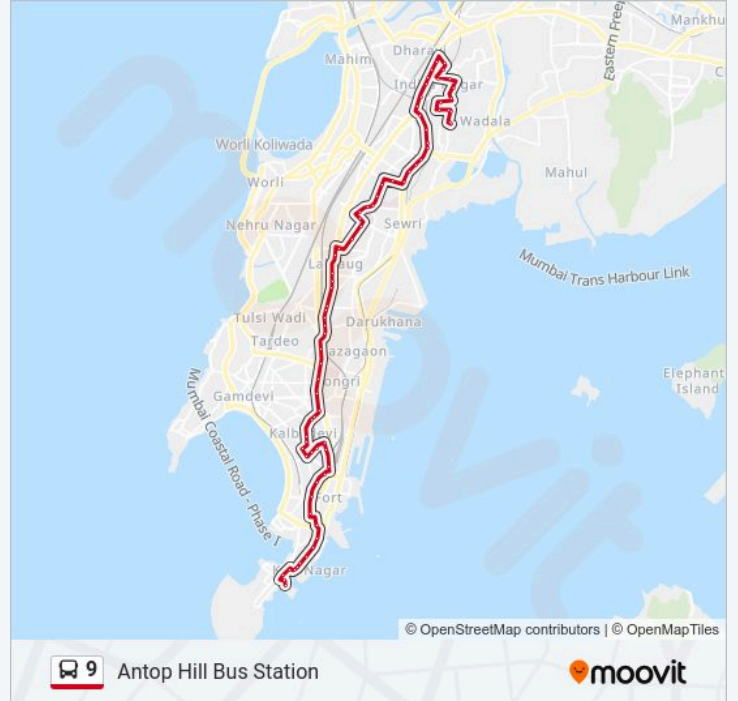

Princess Street

Kalbadevi

Swadeshi Market

Bhuleshwar

Bhuleshwar

Vijay Vallabh Chowk (Pydhonie)

Johar Chowk (Bhendi Bazar)

Dr.M.Iqbal Chowk (J.J.Hospital)

A.H.Ansari Chowk (New Nagpada)

A.H.Ansari Chowk (Nagpada)

Byculla Station (E)

Byculla Railway Station (E)

Byculla Station (E) / Sant Savta Market

Robert Gomes Chowk

Jijamata Udyan

Jaihind Cinema

K.Shantaram Pujare Chowk

Shantaram Pujare Chowk (Kala Chowky)

Sant Jagnade Chowk (Lalbaug)

Bharatmata Cinema

Mahatma Gandhi Hospital (Parel)

Kem Hospital

Wadia Maternity Hospital

Tata Hospital (Bhoiwada)

Bhoiwada / Mane Master Chowk

Bhoiwada (Mane Master Chowk)

Naigaon Police Colony

Spring Mill

Sahakar Nagar

Madhav Nagar

Azadnagar (Wadala)

Wadala Road Railway Station (W)