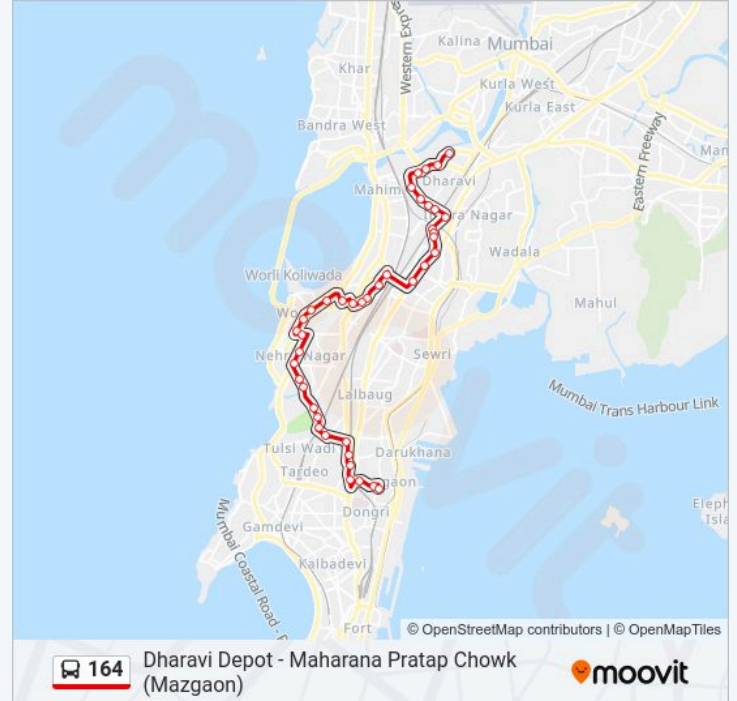

164

Dharavi Depot - Maharana Pratap Chowk (Mazgaon)

Get The App

The 164 bus line (Dharavi Depot - Maharana Pratap Chowk (Mazgaon)) has 2 routes. For regular weekdays, their operation hours are:

(1) Dharavi Depot: 07:45 - 21:45(2) Maharana Pratap Chowk (Mazgaon): 06:35 - 20:12

164 bus Time Schedule

Dharavi Depot Route Timetable:

Sunday	07:45 - 21:45
Monday	07:45 - 21:45
Tuesday	07:45 - 21:45
Wednesday	07:45 - 21:45
Thursday	07:45 - 21:45
Friday	07:45 - 21:45
Saturday	07:45 - 21:45

164 bus Info

Direction: Dharavi Depot

Stops: 41

Trip Duration: 48 min

Line Summary:

Khed Galli / Siddhivinayak Mandir

Dadar Police Station

Shardashram Vidyamandir

Dharavi Depot

Direction: Maharana Pratap Chowk (Mazgaon)

41 stops

[VIEW LINE SCHEDULE](#)

Dharavi Depot

Dharavi Koliwada

Dharavi T Junction / Tapase Chowk

Dharavi Flyover / Mahim Flyover