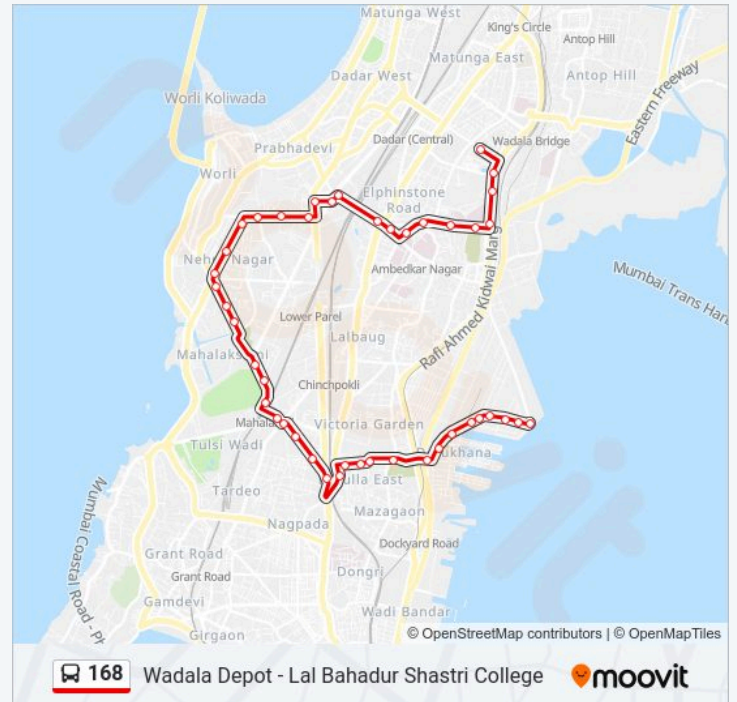

 **168**

Wadala Depot - Lal Bahadur Shastri College

Get The App

The 168 bus line (Wadala Depot - Lal Bahadur Shastri College) has 2 routes. For regular weekdays, their operation hours are:

(1) Lal Bahadur Shastri College: 05:20 - 23:05(2) Wadala Depot: 00:00 - 23:55

Use the Moovit App to find the closest 168 bus station near you and find out when is the next 168 bus arriving.

Direction: Lal Bahadur Shastri College

47 stops

[VIEW LINE SCHEDULE](#)

Wadala Depot
Madhav Nagar
Kidwai Nagar
Dnyaneshwar Nagar (Sewri)
T.B Hospital (Kidwai Nagar)
Kshayrog Hospital
Best Colony (Bhoiwada)
Bhoiwada / Mane Master Chowk
Bhoiwada / Mane Master Chowk
Tata Hospital (Bhoiwada)
Madkebuwa Chowk
Madkebuwa Chowk (Parel)
Sant Rohidas Chowk / Parel S.T.Depot
Prabhadevi Station / Deepak Cinema
Deepak Cinema
Bombay Dyeing
Century Mill
Gopal Nagar (Worli)
Comrade P.K Kurne Chowk (Worli)
Comrade P.K Kurne Chowk (Worli)
Gandhi Maidan (Worli)

Direction: Wadala Depot

44 stops

[VIEW LINE SCHEDULE](#)

Lal Bahadur Shastri College

Tata Oil Mill (Hindustan Lever Ltd.)

Hindustan Petroleum (Reay Road)

168 bus Time Schedule

Wadala Depot Route Timetable:

00:00 - 23:55

168 bus Info

Direction: Wadala Depot

Stops: 44

Trip Duration: 33 min

Line Summary:

Madkebuwa Chowk

Tata Hospital (Bhoiwada)