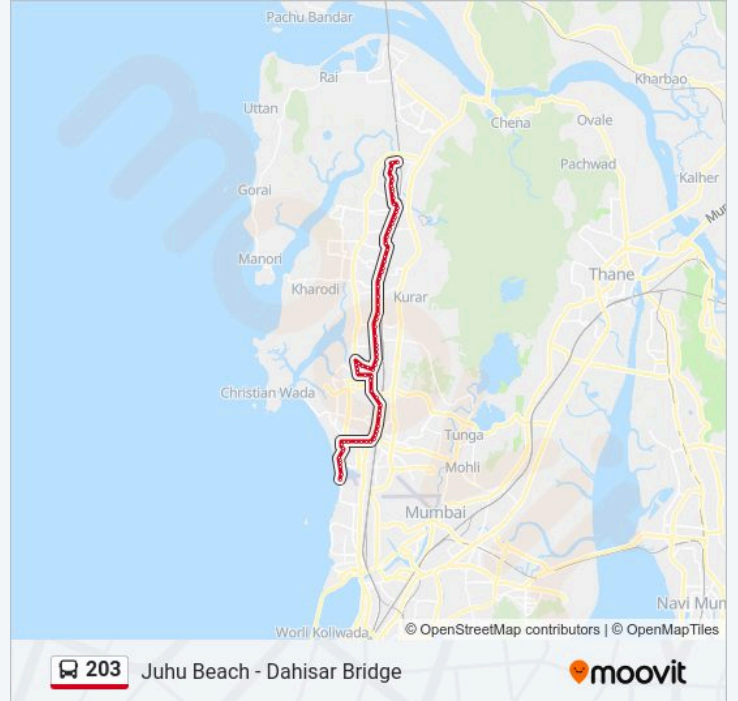

Borivali Station (W)

Dharam Singh Hall Borivali (W)

Borivali (W) Jail

Kora Kendra

Kora Kendra

Ram Baug / Shastri Nagar

Poisar Depot

Kandivli Telephone Exchange

Shatabdi Hospital / Parekh Nagar

Kandivali Station (W)

Jain Mandir

Balbharati

Milap Talkies

N.L.Vidyalaya

Malad Railway Station (W)

Malad Railway Station (W)

New Era Talkies

Rani Sati Nagar (Malad-W)

Sarvodaya Girl School

Madina Manzil

Patkar College

Filmistan

Jawahar Nagar

Jawahar Nagar

Goregaon Police Station

Sahara

Ram Mandir Road

Best Nagar

Best Nagar

Bhagatsingh Nagar / Sejal Park

Goregaon Oshiwara Depot

Goregaon Depot