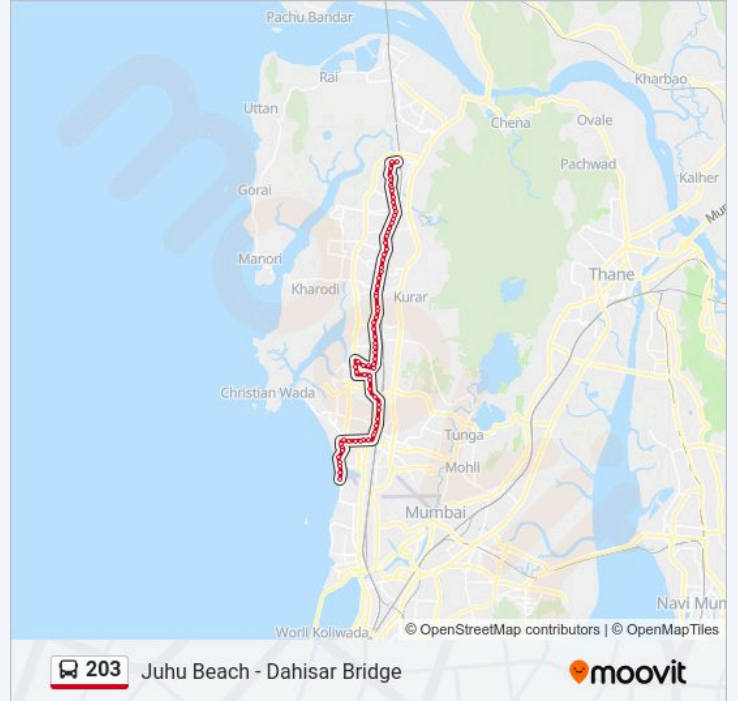

Jogeshwari Telephone Exchange

Ajit Glass Factory

Oshiwara Bridge

Aashiyana Tower

Anand Nagar

Goregaon Oshiwara Depot

Bhagatsingh Nagar / Sejal Park

Best Nagar

Best Nagar

Ram Mandir Road

Sahara

Goregaon Police Station

Jawahar Nagar

Filmistan

Filmistan

Patkar College

Madina Manzil

Sunder Ngr.

Sarvodaya Girl School

Rani Sati Nagar (Malad-W)

New Era Talkies

Malad Railway Station (W)

Malad Railway Station (W)

N.L.Vidyalaya

Milap Talkies

Balbharati

Jain Mandir

Kandivali Station (W)

Shatabdi Hospital

Kandivli Telephone Exchange

Poisar Depot

Ram Baug / Shastri Nagar