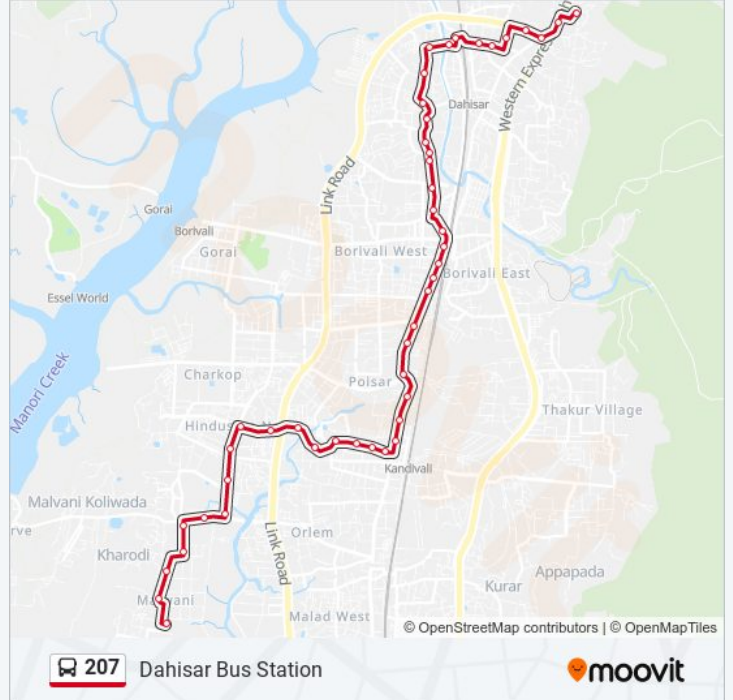

207

Dahisar Bus Station

Get The App

The 207 bus line (Dahisar Bus Station) has 2 routes. For regular weekdays, their operation hours are:

(1) Dahisar Bus Station: 05:15 - 22:15(2) Malvani Depot: 06:05 - 20:47

Use the Moovit App to find the closest 207 bus station near you and find out when is the next 207 bus arriving.

Direction: Dahisar Bus Station

46 stops

[VIEW LINE SCHEDULE](#)

- Malvani Depot (Gaikwad Nagar)
- Malvani Block No 7
- Malvani Block No 6
- Malvani Block No.5 Police Station
- Fire Brigade/Kharodi Colony
- Township Municipal School
- Asmita Jyoti
- Etka Nagar Malad
- Kandivali Estate / Ganesh Nagar
- Hindustan Naka / Charansingh Chowk
- Yadav Nagar
- Dahanukar Wadi
- Vaishali Bhavan
- Kandivali Gaon
- Jaltaran Talav
- Kala Hanuman Mandir
- Dena Bank Kandivali
- Kandivali Station (W)
- Shatabdi Hospital
- Kandivli Telephone Exchange
- Poisar Depot
- Ram Baug / Shastri Nagar

207 bus Time Schedule

Dahisar Bus Station Route Timetable:

Sunday	05:15 - 22:15
Monday	05:15 - 22:15
Tuesday	05:15 - 22:15
Wednesday	05:15 - 22:15
Thursday	05:15 - 22:15
Friday	05:15 - 22:15
Saturday	05:15 - 22:15

207 bus Info

Direction: Dahisar Bus Station

Stops: 46

Trip Duration: 39 min

Line Summary:

Kora Kendra
 Borivali (W) Jail
 Dharam Singh Hall Borivali (W)
 Borivali Station (W)
 Borivali Station (W)
 Borivali Telephone Exchange
 Pai Nagar
 Ram Mandir
 Bhagwati Hospital
 Bhagwati Hospital
 Technical School
 Shivaji Nagar Dahisar
 Mary Immaculate School
 Nava Gaon
 Kander Pada- Dahisar Bridge
 Dahisar Bridge
 Dahisar Market
 Save Ngr.
 Vidya Mandir
 Anand Ngr.Market
 St.Marry School
 Ketaki Pada
 Dahisar Check Naka (E)
 Dahisar Bus Station