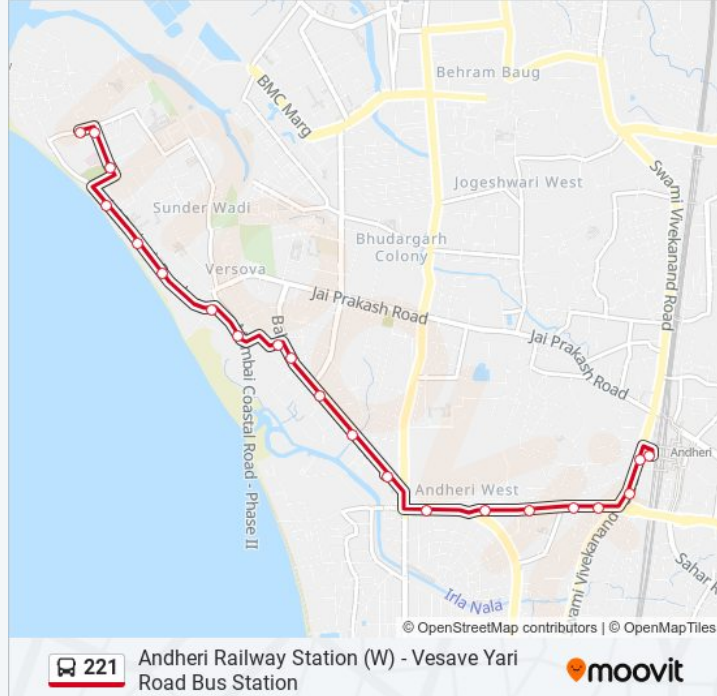

221

Andheri Railway Station (W) - Vesave Yari Road Bus Station

Get The App

The 221 bus line (Andheri Railway Station (W) - Vesave Yari Road Bus Station) has 2 routes. For regular weekdays, their operation hours are:

(1) Andheri Railway Station (W): 07:00 - 22:20(2) Vesave Yari Road Bus Station: 07:30 - 21:50

Use the Moovit App to find the closest 221 bus station near you and find out when is the next 221 bus arriving.

221 bus Info

Direction: Andheri Railway Station (W)

Stops: 19

Trip Duration: 17 min

Line Summary:

Direction: Vesave Yari Road Bus Station

21 stops

[VIEW LINE SCHEDULE](#)

221 bus Info

Direction: Vesave Yari Road Bus Station

Stops: 21

Trip Duration: 17 min

Line Summary:

Riddhi Siddhi

Yari Road

Vesave Yari Road Bus Station