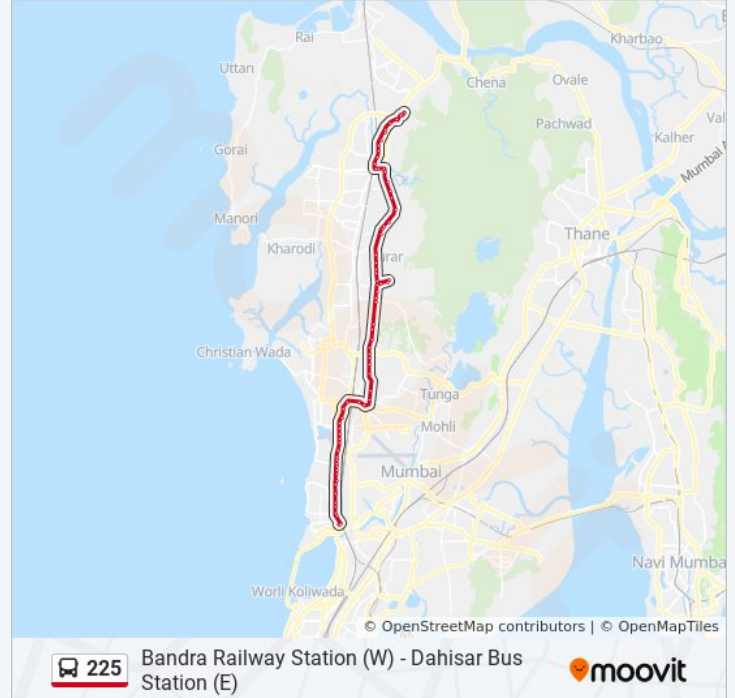

Old Khar

National College

Bandra Talkies / Shroff Eye Hospital

Bandra Talao

Bandra Railway Station (W)

Bandra Bus Station (W)

**Direction: Dindoshi Bus Station**

43 stops