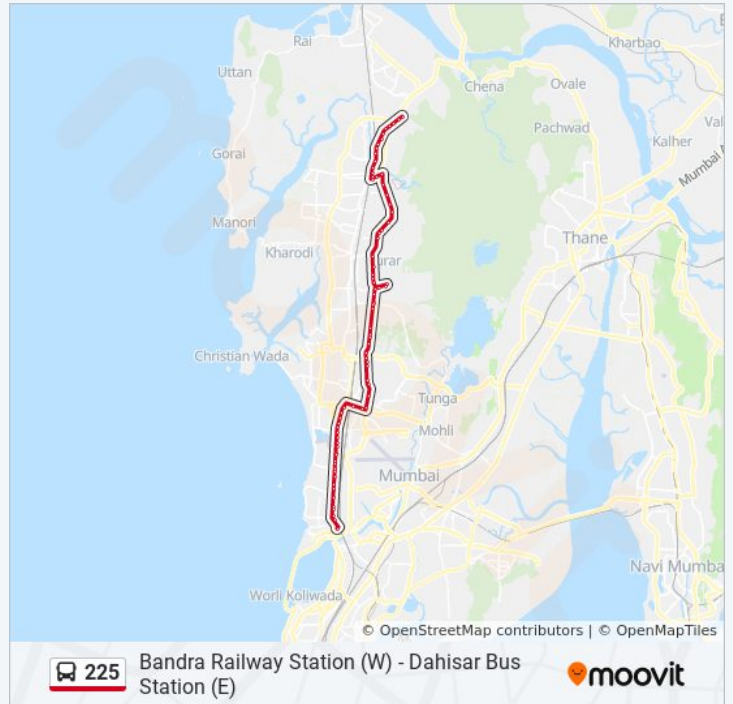

Old Khar

Khar Station (W)

Khar Police Stn/Sacred Heart School

St.Teresa Convent School

Santacruz Railway Station (W)

Santacruz Station (W) Road

Santacruz Station Road

Santacruz Station Road/Kashibai Hospital

Khira Nagar

Khira Nagar

Santacruz Depot

Santacruz Depot

Nanavati Hospital

Nanavati Hospital

Vile Parle Railway Station (W)

Vile Parle (W)

Golden Tobacco

Erla

Erla

Andheri Fire Brigade

Shoppers Stop

Andheri Bus Station (W)

Andheri Station (W)

Andheri Market

Amboli Naka

Farookh Vidyalaya

Jogeshwari Bus Station

Jogeshwari Tabela

Aghadi Industrial Estate

Late Balasaheb Thackeray Trauma Center /
S.R.P. Camp

Bimbisarnagar

Mahananda Dairy

Friday

06:00 - 21:25

Saturday

06:00 - 21:25

225 bus Info

Direction: Dindoshi Bus Station

Stops: 43

Trip Duration: 43 min

Line Summary: