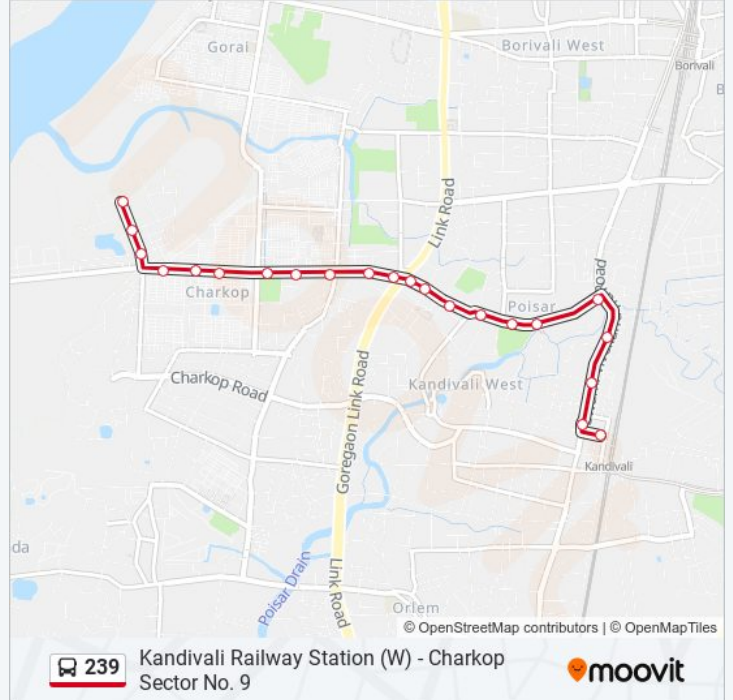

(1) Charkop Sector No.9: 06:48 - 21:45(2) Kandivali Railway Station (W): 06:30 - 21:15

Use the Moovit App to find the closest 239 bus station near you and find out when is the next 239 bus arriving.

Direction: Charkop Sector No.9

239 bus Info

Direction: Charkop Sector No.9

Stops: 22

Trip Duration: 16 min

Line Summary:

Charkop Sector 9

Direction: Kandivali Railway Station (W)

22 stops

239 bus Info

Direction: Kandivali Railway Station (W)

Stops: 22

Trip Duration: 15 min

Line Summary:

Kandivli Telephone Exchange

Shatabdi Hospital

Kandivli Station (W)