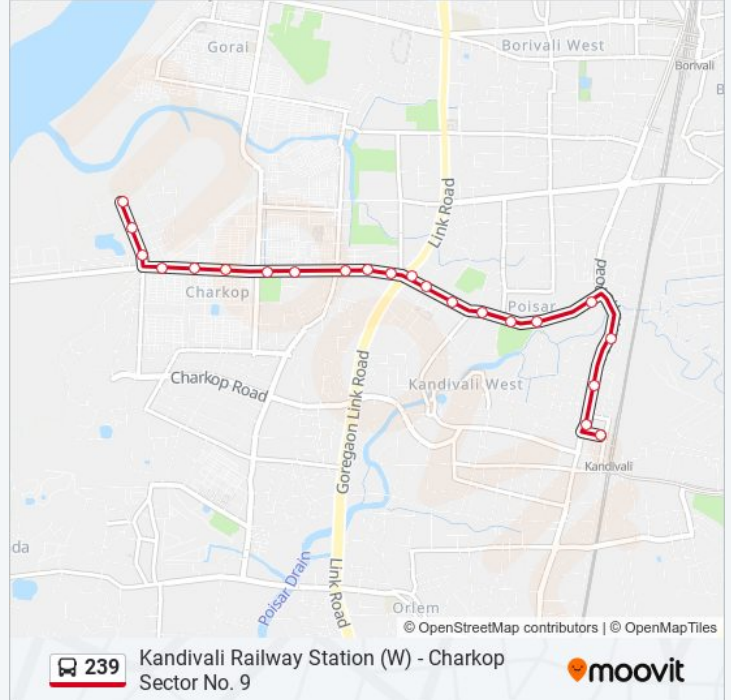

Kandivli Telephone Exchange

Shatabdi Hospital

Kandivli Station (W)

Kandivli Railway Station (W)

239 bus time schedules and route maps are available in an offline PDF at moovitapp.com. Use the [Moovit App](#) to see live bus times, train schedule or subway schedule, and step-by-step directions for all public transit in Mumbai.

[About Moovit](#) • [MaaS Solutions](#) • [Supported Countries](#) • [Mooviter Community](#)

© 2024 Moovit - All Rights Reserved

Check Live Arrival Times