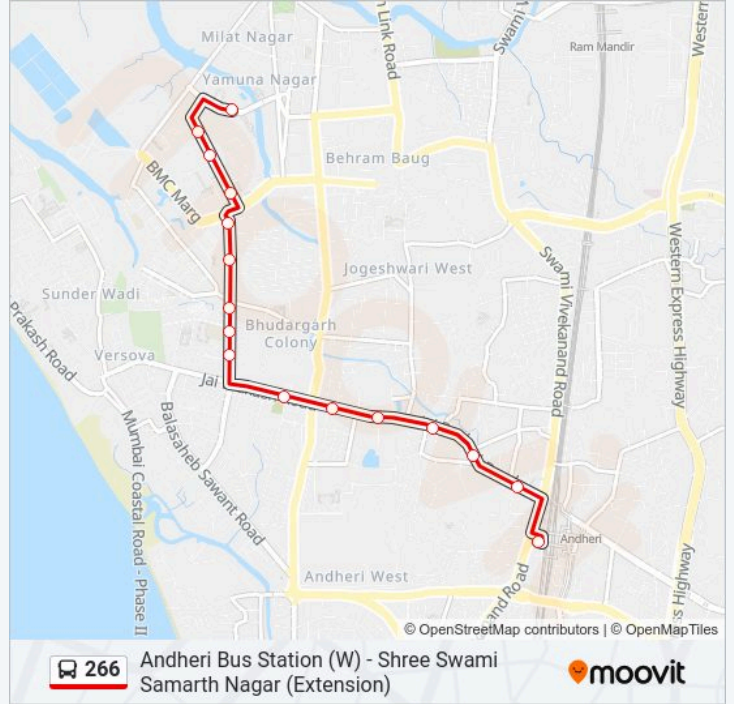

 **266**

Andheri Bus Station (W) - Shree Swami Samarth Nagar (Extension)

Get The App

The 266 bus line (Andheri Bus Station (W) - Shree Swami Samarth Nagar (Extension)) has 2 routes. For regular weekdays, their operation hours are:

266 bus Info

Direction: Andheri Station (W)

Stops: 19

Trip Duration: 18 min

Line Summary:

Direction: Shree Swami Samarth Nagar (Extension)

16 stops

[VIEW LINE SCHEDULE](#)

266 bus Time Schedule

Shree Swami Samarth Nagar (Extension) Route
Timetable:

Sunday	00:02 - 23:57
Monday	00:02 - 23:57
Tuesday	00:02 - 23:57
Wednesday	00:02 - 23:57
Thursday	00:02 - 23:57
Friday	00:02 - 23:57
Saturday	00:02 - 23:57

266 bus Info

Direction: Shree Swami Samarth Nagar (Extension)

Stops: 16

Trip Duration: 15 min

Line Summary:

266 bus time schedules and route maps are available in an offline PDF at moovitapp.com. Use the Moovit App to see live bus times, train schedule or subway schedule, and step-by-step directions for all public transit in Mumbai.