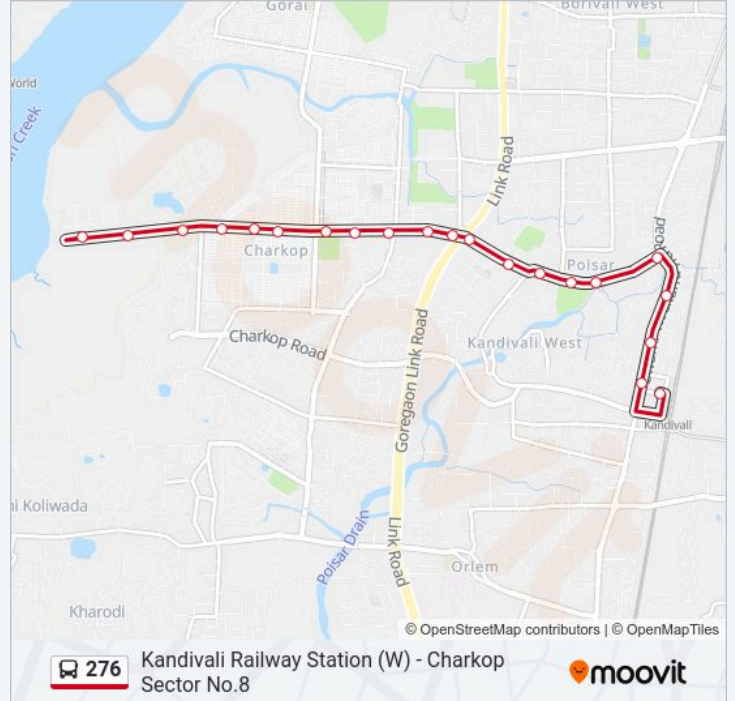

 276

Kandivali Railway Station (W) - Charkop Sector No.8

Get The App

The 276 bus line (Kandivali Railway Station (W) - Charkop Sector No.8) has 2 routes. For regular weekdays, their operation hours are:

(1) Charkop Sector No.8: 00:00 - 23:50(2) Kandivali Railway Station (W): 05:30 - 23:32

Use the Moovit App to find the closest 276 bus station near you and find out when is the next 276 bus arriving.

Direction: Charkop Sector No.8

21 stops

[VIEW LINE SCHEDULE](#)

Kandivali Railway Station (W)
Kandivali Station (W)
Shatabdi Hospital
Kandivli Telephone Exchange
Poisar Depot
Goverdhan Nagar / Borsapada
N.Subhashchandra Bose Kridangan
Kamal Vihar Sports Complex
Punchasheel Apartment
Mahavir Nagar Extension
Mahavir Nagar Extn / Parijat Society
Rashmi-Rathi Society
Ganesh Chowk
Bhavishya Nidhi Bhavan
P.Thakre Nagar Market
Charkop Sector No.5
Charkop Sector No.2
Ganesh Mandir
Charkop Police Stn.
Sai Siddhi
Charkop Sector No.8

276 bus Time Schedule

Charkop Sector No.8 Route Timetable:

Sunday	00:00 - 23:50
Monday	00:00 - 23:50
Tuesday	00:00 - 23:50
Wednesday	00:00 - 23:50
Thursday	00:00 - 23:50
Friday	00:00 - 23:50
Saturday	00:00 - 23:50

276 bus Info

Direction: Charkop Sector No.8

Stops: 21

Trip Duration: 16 min

Line Summary:

Direction: Kandivali Railway Station (W)

21 stops

[VIEW LINE SCHEDULE](#)