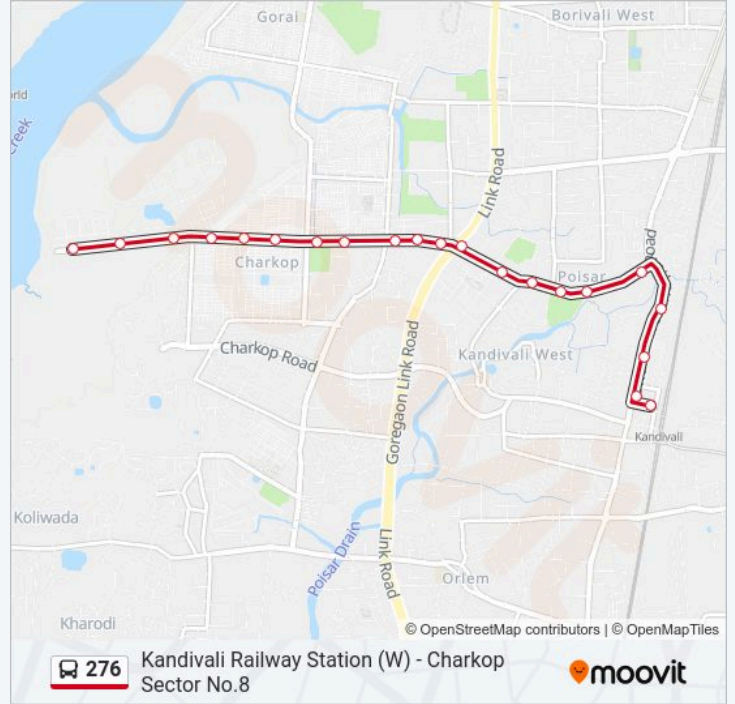

276 bus Info

Direction: Charkop Sector No.8

Stops: 21

Trip Duration: 16 min

Line Summary:

Direction: Kandivali Railway Station (W)

21 stops

[VIEW LINE SCHEDULE](#)

276 bus Info

Direction: Kandivali Railway Station (W)

Stops: 21

Trip Duration: 15 min

Line Summary:

Shatabdi Hospital / Parekh Nagar

Kandivali Station (W)

Kandivali Railway Station (W)