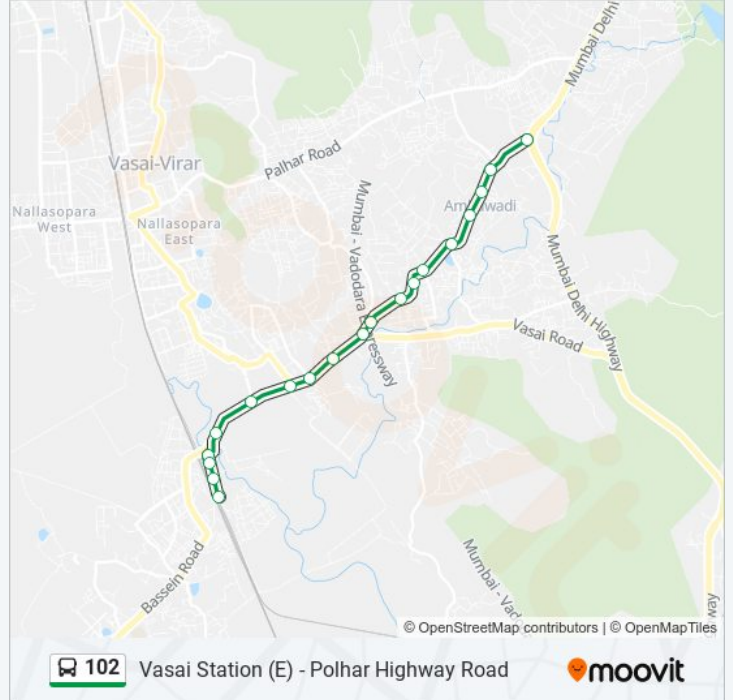

 102

Vasai Station (E) - Polhar Highway Road

Get The App

The 102 bus line (Vasai Station (E) - Polhar Highway Road) has 2 routes. For regular weekdays, their operation hours are: (1) Polhar Highway Road: 06:00 - 21:30(2) Vasai Station (E): 05:30 - 21:30

Use the Moovit App to find the closest 102 bus station near you and find out when is the next 102 bus arriving.

Direction: Polhar Highway Road

19 stops

[VIEW LINE SCHEDULE](#)

- Vasai Station (E)
- M.S.E.B.Office Vasai Station (E)
- Saley Vidhiyakarita
- Indian Oil Corporation Limited
- Mithagar
- Aachola Gaon
- Evershine City Gate
- Gokhivare Talav Vasai
- Father Wadi Naka
- Range Office
- Gauripada
- Chinchpada Naka
- Varun Industries Limited
- Golani Naka
- Waliv Naka
- Vitthal Mandir
- Dhumal Nagar
- Navjeevan Naka
- Polhar Highway Road

102 bus Time Schedule

Polhar Highway Road Route Timetable:

Sunday	06:00 - 21:30
Monday	06:00 - 21:30
Tuesday	06:00 - 21:30
Wednesday	06:00 - 21:30
Thursday	06:00 - 21:30
Friday	06:00 - 21:30
Saturday	06:00 - 21:30

102 bus Info

Direction: Polhar Highway Road

Stops: 19

Trip Duration: 19 min

Line Summary:

Direction: Vasai Station (E)

19 stops

[VIEW LINE SCHEDULE](#)