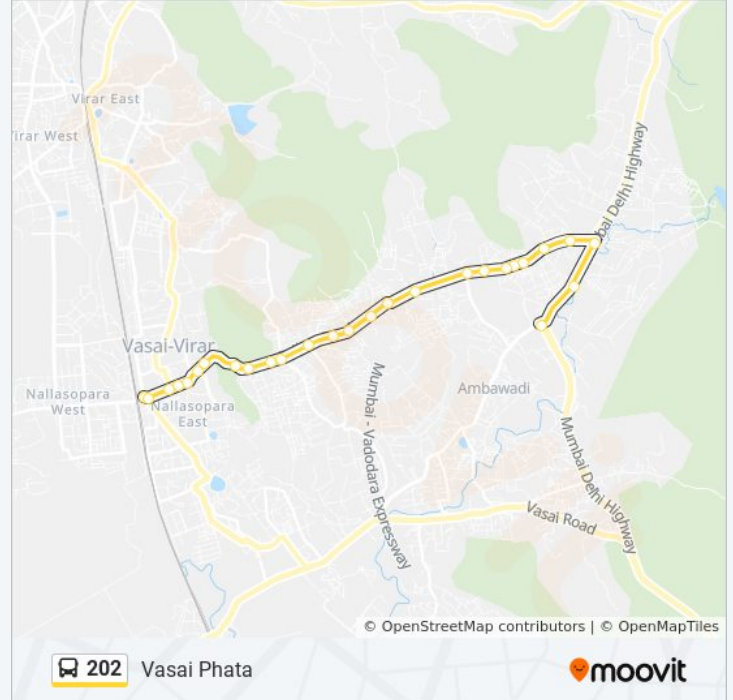

The 202 bus line (Nalasopara Station (E)) has 2 routes. For regular weekdays, their operation hours are:

(1) Nalasopara Station (E): 06:00 - 23:30(2) Vasai Phata: 05:30 - 23:00

Use the Moovit App to find the closest 202 bus station near you and find out when is the next 202 bus arriving.

**202 bus Info**

**Direction:** Nalasopara Station (E)

**Stops:** 20

**Trip Duration:** 20 min

**Line Summary:**

**Direction: Vasai Phata**

20 stops

[VIEW LINE SCHEDULE](#)

**202 bus Time Schedule**

Vasai Phata Route Timetable:

Sunday	05:30 - 23:00
Monday	05:30 - 23:00
Tuesday	05:30 - 23:00
Wednesday	05:30 - 23:00
Thursday	05:30 - 23:00
Friday	05:30 - 23:00
Saturday	05:30 - 23:00

**202 bus Info**

**Direction:** Vasai Phata

**Stops:** 20

**Trip Duration:** 20 min

**Line Summary:**

Nallasopara Phata

Vasai Phata

202 bus time schedules and route maps are available in an offline PDF at [moovitapp.com](https://moovitapp.com). Use the [Moovit App](#) to see live bus times, train schedule or subway schedule, and step-by-step directions for all public transit in Mumbai.