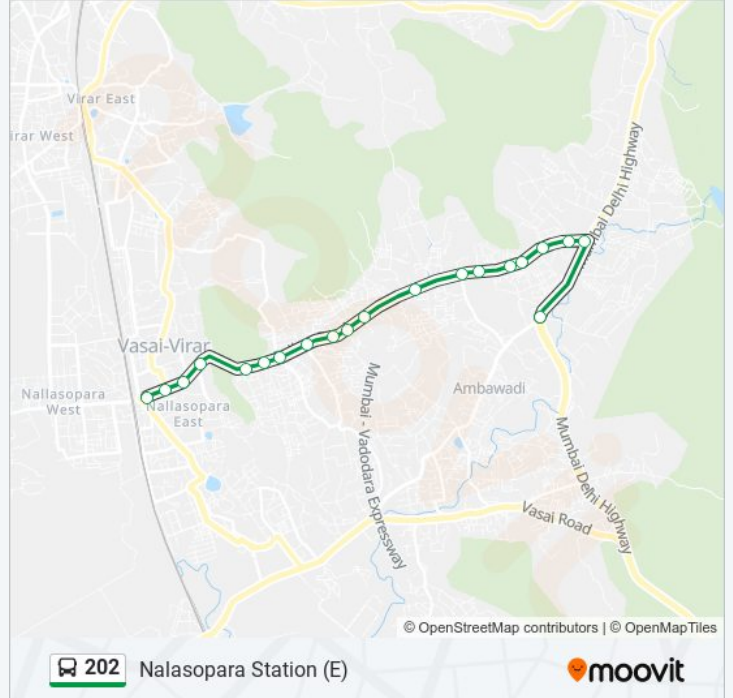

The 202 bus line (Nalasopara Station (E)) has 2 routes. For regular weekdays, their operation hours are:

(1) Nalasopara Station (E): 06:00 - 23:30(2) Vasai Phata: 05:30 - 23:00

Use the Moovit App to find the closest 202 bus station near you and find out when is the next 202 bus arriving.

**Direction: Nalasopara Station (E)**

20 stops

[VIEW LINE SCHEDULE](#)

- Vasai Phata
- Nalasopara Phata
- Ekta Industries
- Avdhut Bhagvan Ram Seva Kendra
- Sitaram Industries
- Shalimar Industries
- Renuka Krushna Nagar
- Dhaniv
- Dhaniv Baug
- Sai Ram Mandir
- Bilalpada
- Sarthak Bank
- Gorai Pada
- Santosh Bhavan Naka
- Narwade High School
- Rana Pratap
- Post Office
- Apex Boot Bazar
- Tulinj Naka
- Nalasopara Station (E)

**202 bus Time Schedule**

Nalasopara Station (E) Route Timetable:

Sunday	06:00 - 23:30
Monday	06:00 - 23:30
Tuesday	06:00 - 23:30
Wednesday	06:00 - 23:30
Thursday	06:00 - 23:30
Friday	06:00 - 23:30
Saturday	06:00 - 23:30

**202 bus Info**

**Direction:** Nalasopara Station (E)

**Stops:** 20

**Trip Duration:** 20 min

**Line Summary:**

**Direction: Vasai Phata**

20 stops

[VIEW LINE SCHEDULE](#)