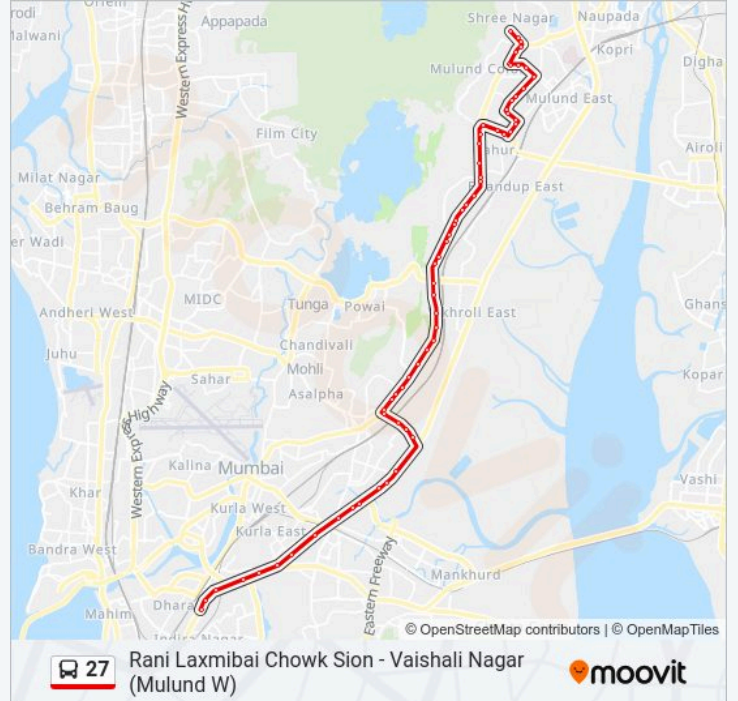

Dr.K.B Hedgewar Chowk

Asian Paints

Shangrila Company

Bhandup Police Station

Jain Mandir / Kukreja Complex

Bhandup Station (W) Road

Ishwar Nagar (Bhandup W)

Janata Market Bhandup

Mangatram Petrol Pump

Mangatram Petrol Pump

Birla Company

Ciba Company

Dockyard Colony

Huma Cinema Kanjurmarg

Gandhi Nagar Kanjurmarg (W)

Hindustan Company Vikhroli (W)

Municipal Office Vikhroli

Cipla Company

Vikhroli Station Road (W)

Asha Usha Company

Godrej Company (Vikhroli W)

Vikhroli Depot

Meena Tai Thackeray Park

Dargah Vikhroli

Damodar Park

Shreyas Cinema

Nityanand Nagar Ghatkopar (W)

Laxmi Nagar (Ghatkopar-E)

Ghatkopar Bus Station

Ghatkopar Depot

Ramabai Nagar (Ghatkopar)

Nalanda Society Ghatkopar