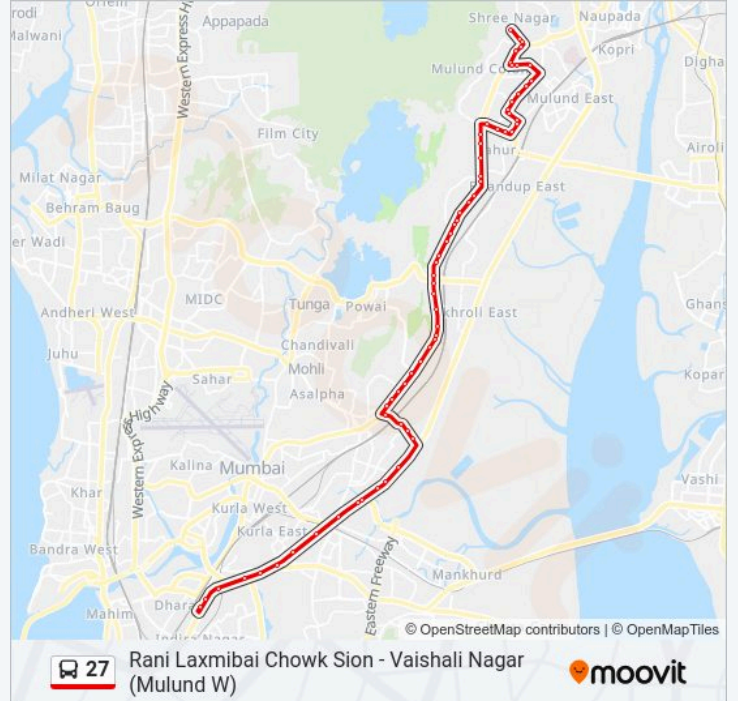

Nityanand Nagar Ghatkopar (W)

Shreyas Cinema

Damodar Park

Dargah Vikhroli

Meena Tai Thackeray Park

Vikhroli Depot

Godrej Company (Vikhroli W)

Asha Usha Company

Vikhroli Station Road (W)

Vikhroli Station Road (W)

Cipla Company

Municipal Office Vikhroli

Hindustan Company Vikhroli (W)

Gandhi Nagar Kanjurmarg (W)

Gandhi Nagar Kanjurmarg (W)

Huma Cinema Kanjurmarg

Dockyard Colony

Ciba Company

Birla Company

Mangatram Petrol Pump

Mangatram Petrol Pump

Janata Market Bhandup

Ishwar Nagar (Bhandup W)

Bhandup Station (W) Road

Jain Mandir / Kukreja Complex

Bhandup Police Station

Shangrila Company

Asian Paints

Dr.K.B Hedgewar Chowk

Dr.K.B.Hedgewar Chowk Bhandup Sonapur

Fortis Hospital

Merind Company