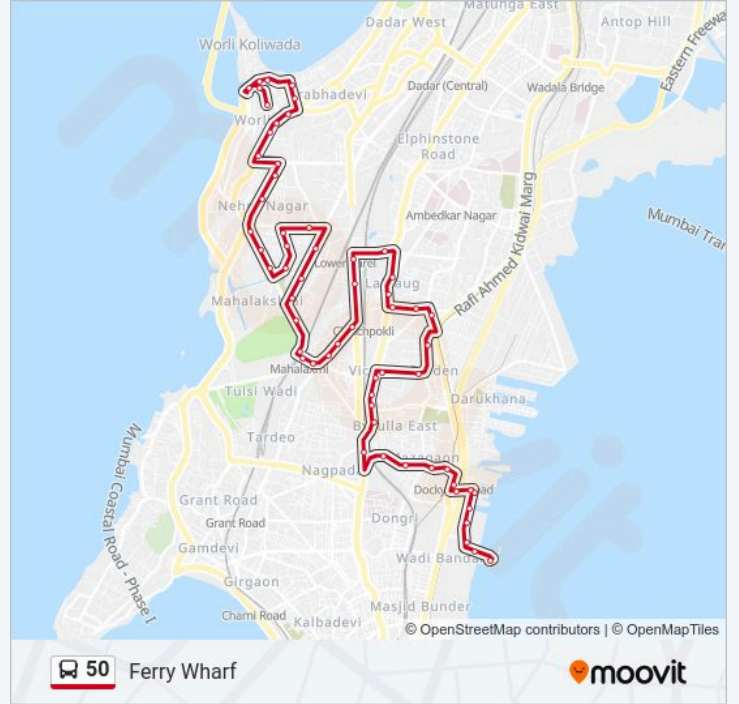

Phoenix Mill

Raghuvanshi Mill

Ambika Mill B.Station / H.U. Rakhangi Chowk

Famous Studio

Mahalakshmi Railway Station

Mahalakshmi Railway Station

Sant Gadge Maharaj Chowk

Sant Gadge Maharaj Chowk / संत गाडगे महाराज चौक

Kasturba Gandhi Hospital

Com.Gulabrao Ganacharya Chowk

N.M.Joshi Marg Police Station

Bawala Masjid

Bharatmata Cinema (Mahadev Palav Marg)

Sant Jagnade Chowk (Lalbaug)

Shantaram Pujare Chowk (Kala Chowky)

Shantaram Pujare Chowk

Hakoba (Kala Chowkey)

Shrawan Yashwante Chowk (Kala Chowky)

New Hind Mill Mhada Colony

Rambhau Bhogale Municipal School

Jijamata Udyan (Byculla)

Robert Gomes Chowk

Byculla Station (E) / Sant Savta Market

Byculla Station (E)

Byculla Railway Station (E)

A.H Ansari Chowk (Nagpada)

Saint Mary High School

Mazgaon Court

Maharana Pratap Chowk (Mazgaon)

Dockyard Road Railway Station

Dockyard Road Railway Station

Nawab Tank Marg