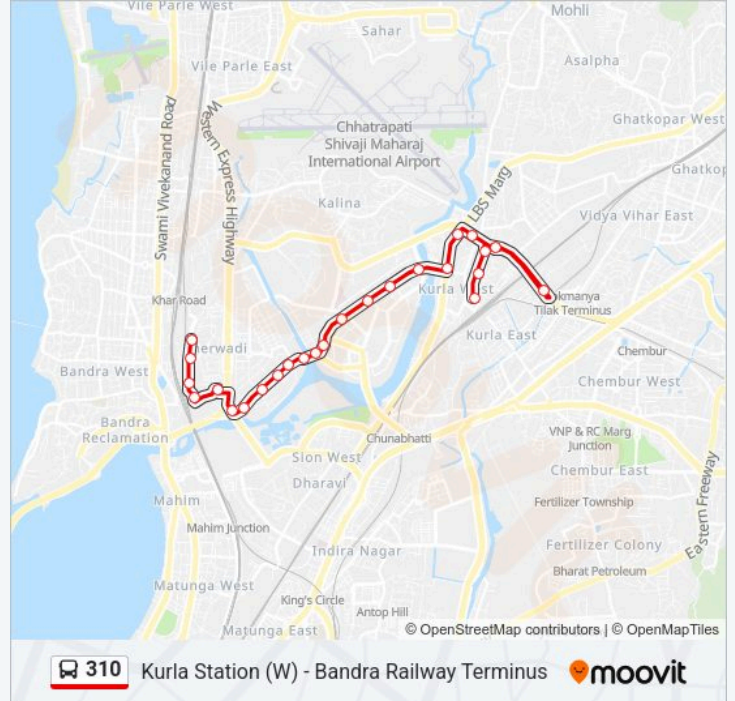

Buddha Nagar (Kurla W)

Nehru Nagar Tilak Nagar Junction

Buddha Nagar

Laxmanrao Yadav Market (Kurla Market)

Kurla Station (W)

Direction: Bandra Railway Terminus

22 stops

[VIEW LINE SCHEDULE](#)

Kurla Station (W)

Laxmanrao Yadav Market (Kurla Market)

Buddha Nagar

Kurla Depot

Kurla Depot

Anjanabai Magar Chowk / Late Sainik
Ramchandra Dhondu Surve Chowk

B.K.C.Telephone Exchange

Citi Bank

Diamond Bourse (B.K.C)

BKC Police Station / ICICI Bank

Bharat Nagar (B.K.C)

Tata Colony (B.K.C)

Income Tax Office (B.K.C)

Reserve Bank Of India (B.K.C)

M.M.R.D.A / Family Court (B.K.C)

Kalanagar (B.K.C Road)

Kalanagar (Bandra E)

Bandra (E) Bus Station

310 bus Time Schedule

Bandra Railway Terminus Route Timetable:

Monday	05:20-01:00
Tuesday	05:20-01:00
Wednesday	05:20-01:00
Thursday	05:20-01:00
Friday	05:20-01:00
Saturday	05:20-01:00
Sunday	05:20-01:00

310 bus Info

Direction: Bandra Railway Terminus

Stops: 22

Trip Duration: 22 min

Line Summary: