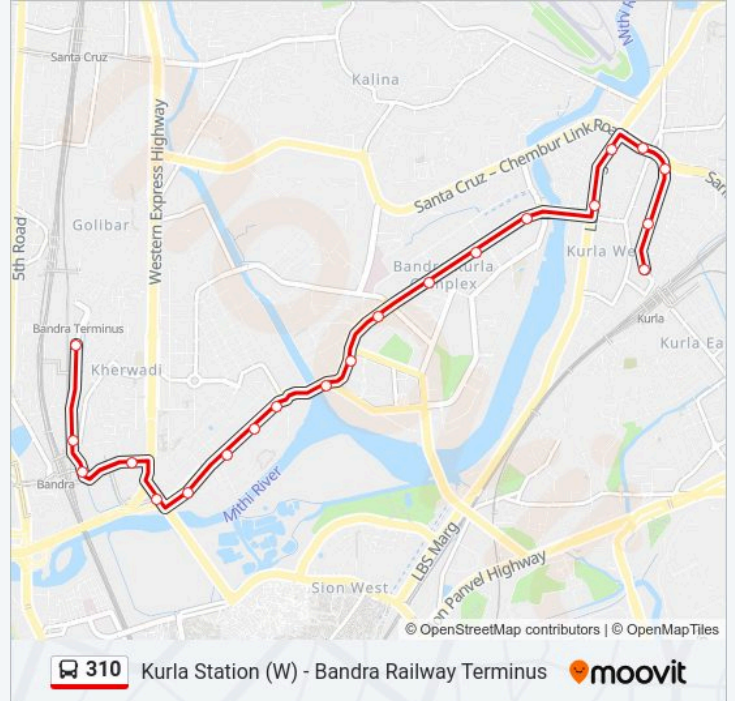

310 bus Info

Direction: Bandra Railway Terminus

Stops: 21

Trip Duration: 22 min

Line Summary:

Bandra Station (E)

Bandra Phatak (E)

Bandra Railway Terminus