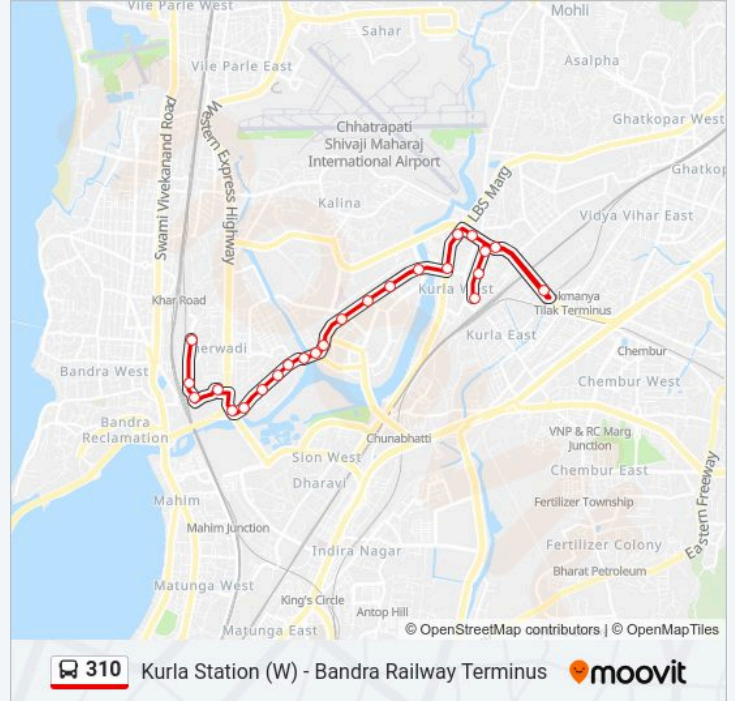

Use the Moovit App to find the closest 310 bus station near you and find out when is the next 310 bus arriving.

Direction: Kurla Station (W)

24 stops

[VIEW LINE SCHEDULE](#)

Bandra Railway Terminus

Bandra Phatak (E)

Kurla Depot

Buddha Nagar (Kurla W)

310 bus Time Schedule

Kurla Station (W) Route Timetable:

Monday	05:40 - 01:35
Tuesday	05:40 - 01:35
Wednesday	05:40 - 01:35
Thursday	05:40 - 01:35
Friday	05:40 - 01:35
Saturday	05:40 - 01:35
Sunday	05:40 - 01:35

310 bus Info**Direction:** Kurla Station (W)**Stops:** 24**Trip Duration:** 19 min**Line Summary:**

Nehru Nagar Tilak Nagar Junction

Buddha Nagar

Laxmanrao Yadav Market (Kurla Market)

Kurla Station (W)

Direction: Bandra Railway Terminus