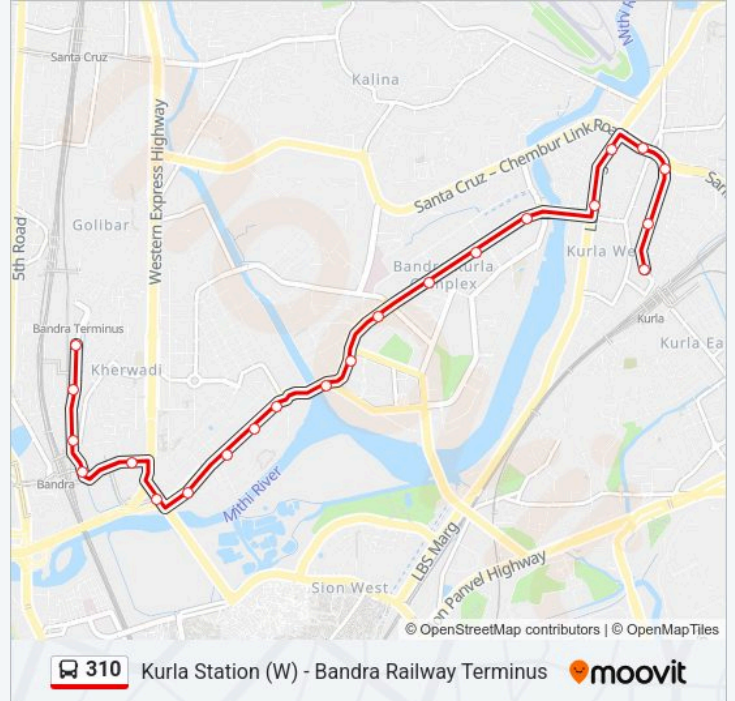

Bandra Station (E)

Bandra Phatak (E)

Bandra Terminus

Bandra Railway Terminus

310 bus time schedules and route maps are available in an offline PDF at moovitapp.com. Use the Moovit App to see live bus times, train schedule or subway schedule, and step-by-step directions for all public transit in Mumbai.

© 2025 Moovit - All Rights Reserved