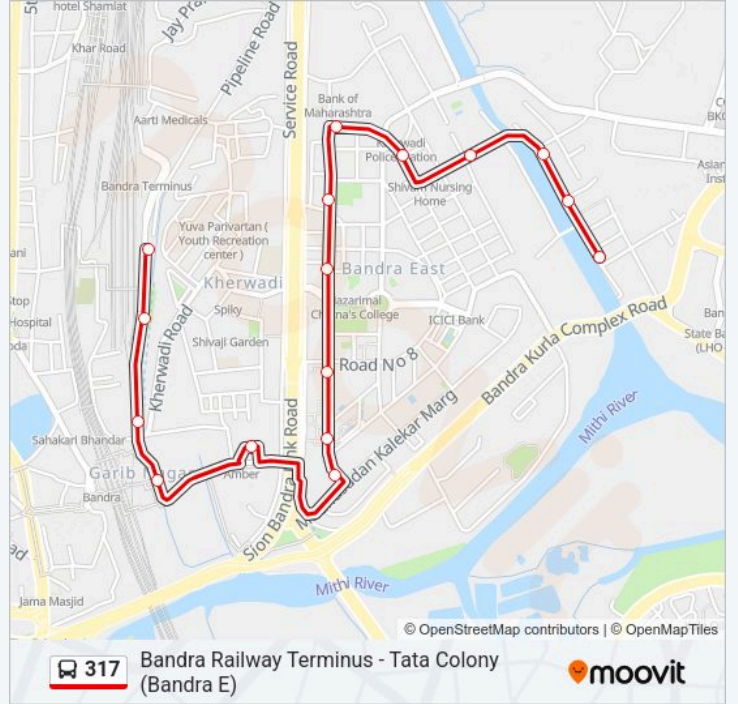

317 Line**Bandra Railway Terminus - Tata Colony (Bandra E)**[Get The App](#)

The 317 bus line (Bandra Railway Terminus - Tata Colony (Bandra E)) has 2 routes. For regular weekdays, their operation hours are:

317 bus Time Schedule

Tata Colony (Bandra E) Route Timetable:

| | |
|-----------|-------------|
| Monday | 06:20-22:20 |
| Tuesday | 06:20-22:20 |
| Wednesday | 06:20-22:20 |
| Thursday | 06:20-22:20 |
| Friday | 06:20-22:20 |
| Saturday | 06:20-22:20 |
| Sunday | 06:20-22:20 |

317 bus Info

Direction: Tata Colony (Bandra E)

Stops: 16

Trip Duration: 11 min

Line Summary:

317 bus time schedules and route maps are available in an offline PDF at moovitapp.com. Use the Moovit App to see live bus times, train schedule or subway schedule, and step-by-step directions for all public transit in Mumbai.