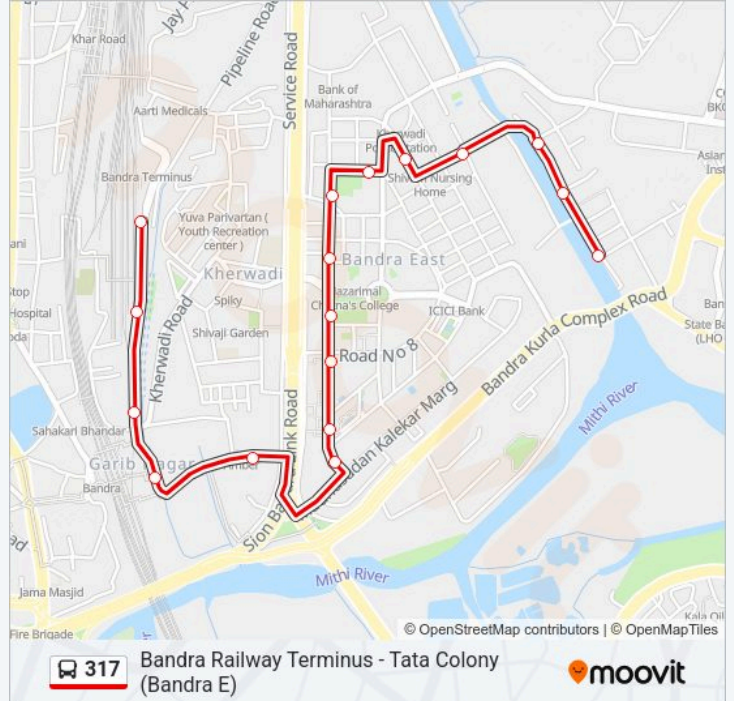

Direction: Tata Colony (Bandra E)

16 stops

[VIEW LINE SCHEDULE](#)

- Bandra Railway Terminus
- Bandra Terminus
- Bandra Phatak (E)
- Bandra Station (E)
- Bandra (E) Bus Station
- Kala Nagar / Mhada Office Bandra (E)
- MIG Colony (Kala Nagar)
- Gandhi Nagar (Bandra E)
- Hanuman Mandir (Kherwadi)
- G.S Colony (Bandra E)
- Subhash Nagar (Bandra E)
- Kherwadi Police Station
- Maharashtra Nagar (Bandra E)
- Bharat Nagar (Bandra E)
- Patthar Nagar
- Tata Colony (Bandra E)

317 bus Time Schedule

Tata Colony (Bandra E) Route Timetable:

Monday	06:20-22:20
Tuesday	06:20-22:20
Wednesday	06:20-22:20
Thursday	06:20-22:20
Friday	06:20-22:20
Saturday	06:20-22:20
Sunday	06:20-22:20

317 bus Info

Direction: Tata Colony (Bandra E)

Stops: 16

Trip Duration: 11 min

Line Summary: