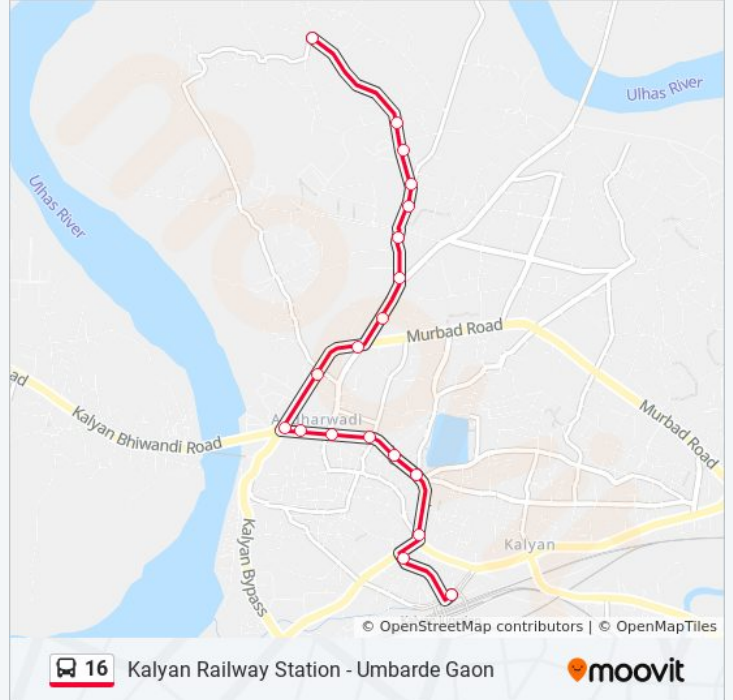

16

Kalyan Station - Umbarde Gaon

Get The App

The 16 bus line (Kalyan Station - Umbarde Gaon) has 2 routes. For regular weekdays, their operation hours are:
(1) Kalyan Station: 06:05 - 21:35(2) Umbarde Gaon: 06:30 - 21:05
Use the Moovit App to find the closest 16 bus station near you and find out when is the next 16 bus arriving.

Direction: Kalyan Station

20 stops

[VIEW LINE SCHEDULE](#)

Umbarde Gaon
Mutha College
Chanakya Nagar
Atmaram Chowk
Shree Complex
D.B.Chowk
Aadharwadi Jail
Vadeghar Phata
Aadharwadi Chowk Murbad Road
Wadeghar
Durgadi Chowk Murbad Road
Durgadi Chowk Kalyan Road
Lal Chowky
Ganesh Towers
Telvane Hospital Kalyan Road
Sahajanand Chowk Kalyan
Chhatrapati Shivaji Maharaj Chowk Kalyan
Gurudev Hotel Station Road
S.T.Stand Kalyan
Kalyan Station

16 bus Time Schedule

Kalyan Station Route Timetable:

Sunday	06:05 - 21:35
Monday	06:05 - 21:35
Tuesday	06:05 - 21:35
Wednesday	06:05 - 21:35
Thursday	06:05 - 21:35
Friday	06:05 - 21:35
Saturday	06:05 - 21:35

16 bus Info

Direction: Kalyan Station

Stops: 20

Trip Duration: 17 min

Line Summary:

Direction: Umbarde Gaon

19 stops

[VIEW LINE SCHEDULE](#)