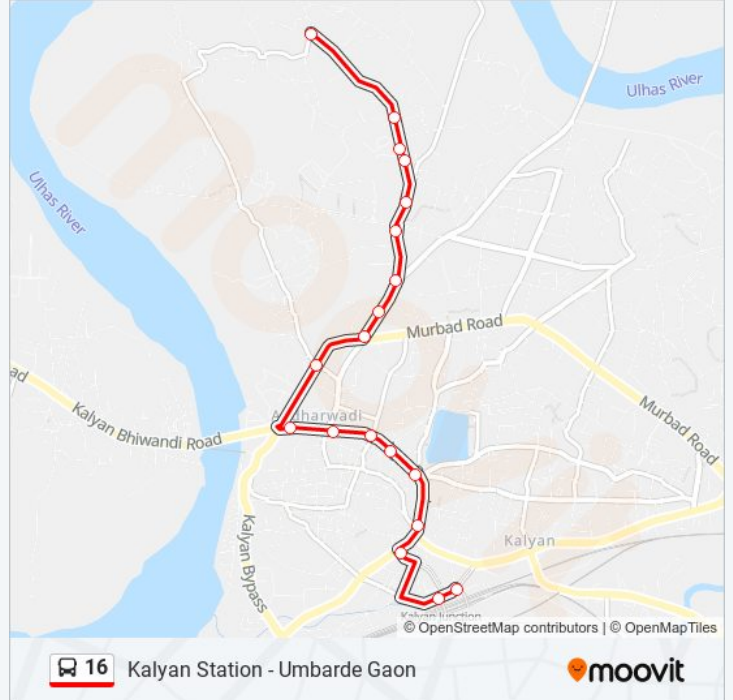

16 bus Info

Direction: Kalyan Station

Stops: 20

Trip Duration: 17 min

Line Summary:

Direction: Umbarde Gaon

19 stops

[VIEW LINE SCHEDULE](#)

16 bus Info

Direction: Umbarde Gaon

Stops: 19

Trip Duration: 17 min

Line Summary:

16 bus time schedules and route maps are available in an offline PDF at moovitapp.com. Use the [Moovit App](#) to see live bus times, train schedule or subway schedule, and step-by-step directions for all public transit in Mumbai.