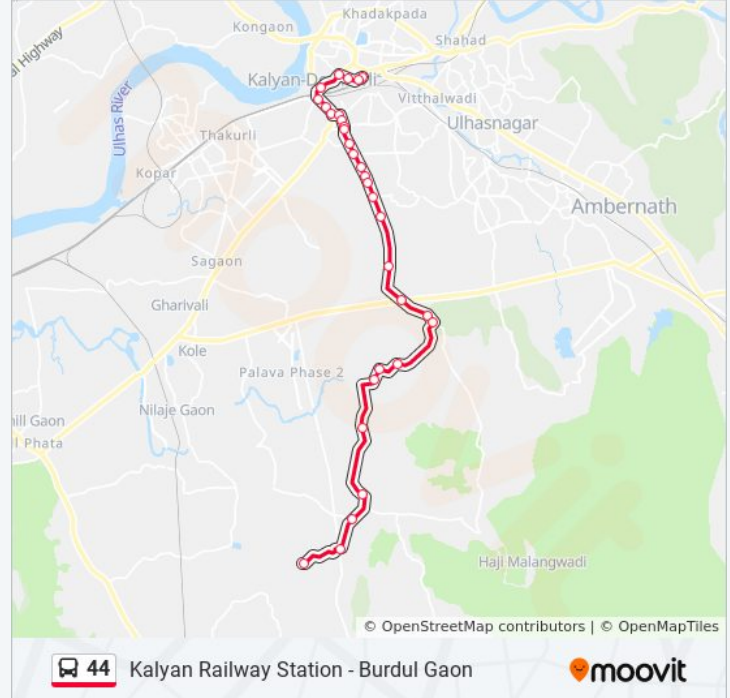

Chetana School

Chakki Naka

Chakki Naka

LOK Gram

Damodar Nagar

Netvali

Metro Mall Junction

Patri Pul Kalyan

Raheja Complex Phool Market

Kalyan Bail Bazar Chowk

Bail Bazar

Gurudev Hotel Shilphata Road

Gurudev Hotel Station Road

S. T. Stand Kalyan

Kalyan Station

44 bus time schedules and route maps are available in an offline PDF at moovitapp.com. Use the [Moovit App](#) to see live bus times, train schedule or subway schedule, and step-by-step directions for all public transit in Mumbai.

[About Moovit](#) • [MaaS Solutions](#) • [Supported Countries](#) • [Mooviter Community](#)

© 2024 Moovit - All Rights Reserved

Check Live Arrival Times