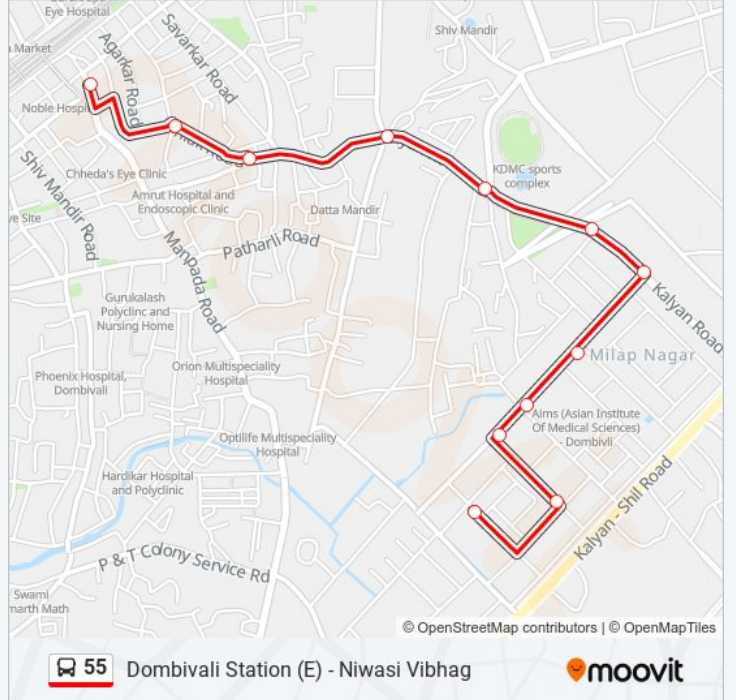

55

Dombivali Station (E) - Niwasi Vibhag

Get The App

The 55 bus line (Dombivali Station (E) - Niwasi Vibhag) has 2 routes. For regular weekdays, their operation hours are: (1) Dombivali Station (E): 00:05 - 23:50(2) Niwasi Vibhag: 00:00 - 23:45
Use the Moovit App to find the closest 55 bus station near you and find out when is the next 55 bus arriving.

Direction: Dombivali Station (E)

14 stops

[VIEW LINE SCHEDULE](#)

Niwasi Vibhag
New Power House
Mamta Hospital/ A.I.M.S.Hospital
Milapnagar
Milap Nagar Corner
Pendharkar College
Aajde Gaon (Gharda Circle)
Shelar Naka
Parasmani Chowk (Tilak Chowk)
Tai Pingle Chowk
Brahman Sabha
K.D.M.C.Hospital
Madan Thackeray Chowk
Dombivali Railway Station (E)

55 bus Info

Direction: Dombivali Station (E)

Stops: 14

Trip Duration: 11 min

Line Summary:

Direction: Niwasi Vibhag

12 stops

[VIEW LINE SCHEDULE](#)

55 bus Info

Direction: Niwasi Vibhag

Stops: 12

Trip Duration: 12 min

Line Summary:

55 bus time schedules and route maps are available in an offline PDF at moovitapp.com. Use the Moovit App to see live bus times, train schedule or subway schedule, and step-by-step directions for all public transit in Mumbai.