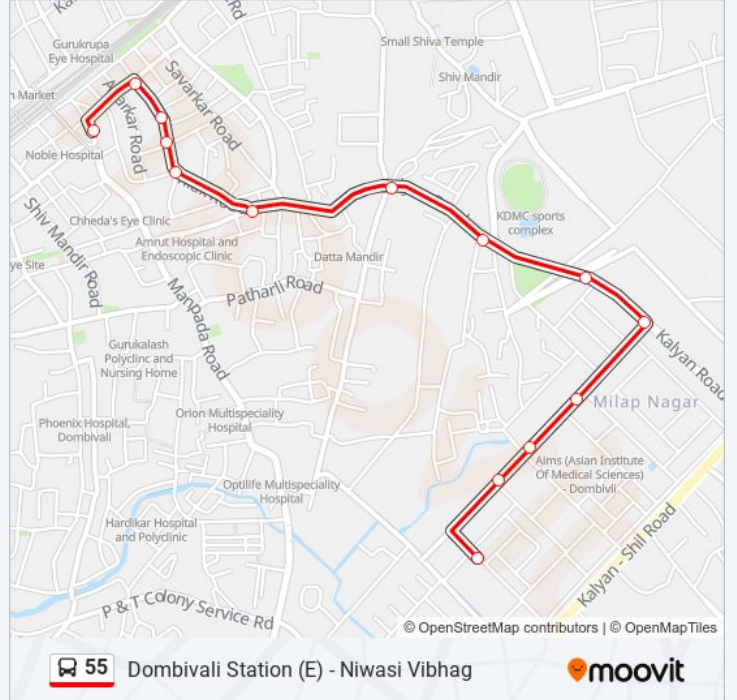

55

Dombivali Station (E) - Niwasi Vibhag

Get The App

The 55 bus line (Dombivali Station (E) - Niwasi Vibhag) has 2 routes. For regular weekdays, their operation hours are: (1) Dombivali Station (E): 00:05 - 23:50(2) Niwasi Vibhag: 00:00 - 23:45
Use the Moovit App to find the closest 55 bus station near you and find out when is the next 55 bus arriving.

Direction: Dombivali Station (E)

14 stops

[VIEW LINE SCHEDULE](#)

Niwasi Vibhag
New Power House
Mamta Hospital/ A.I.M.S.Hospital
Milapnagar
Milap Nagar Corner
Pendharkar College
Aajde Gaon (Gharda Circle)
Shelar Naka
Parasmani Chowk (Tilak Chowk)
Tai Pingle Chowk
Brahman Sabha
K.D.M.C.Hospital
Madan Thackeray Chowk
Dombivali Railway Station (E)

55 bus Time Schedule

Dombivali Station (E) Route Timetable:

Sunday	00:05 - 23:50
Monday	00:05 - 23:50
Tuesday	00:05 - 23:50
Wednesday	00:05 - 23:50
Thursday	00:05 - 23:50
Friday	00:05 - 23:50
Saturday	00:05 - 23:50

55 bus Info

Direction: Dombivali Station (E)

Stops: 14

Trip Duration: 11 min

Line Summary:

Direction: Niwasi Vibhag

12 stops

[VIEW LINE SCHEDULE](#)