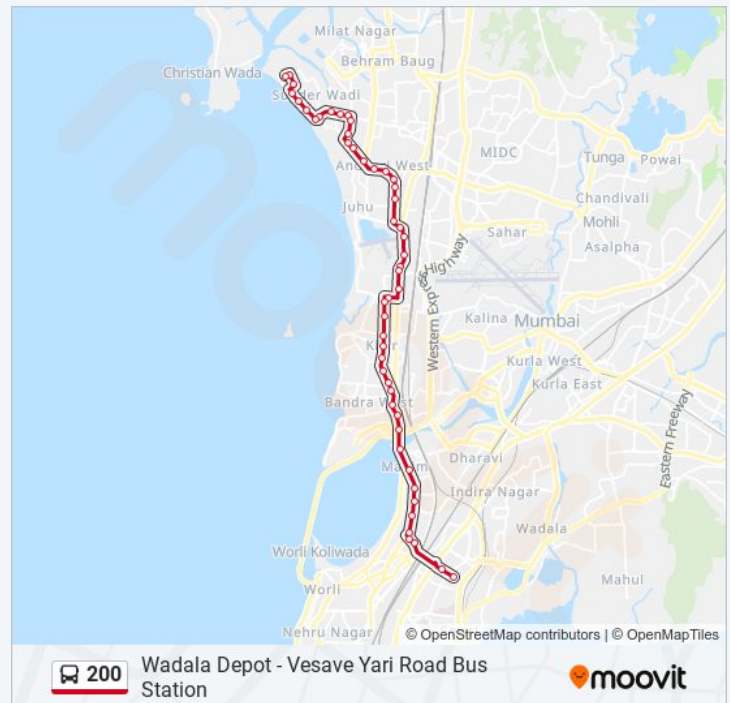

Vesave Yari Road Bus Station

Yari Road

Ridhi Sidhi

Gangabhuwan

Machhalimar

Picnic Cottage

Seven Bungalows Garden

Seven Bungalows

Seven Bungalows Bus Station

Pratap Society

Four Bungalows

Chaar Bungalow

Versova View

Versova Link Road

Abhishek Apartments

Juhu Prabhat

J.V.P.D. Bus Station

Juhu Shopping Centre

Gagandeep

Irla Masjid

Cooper Hospital

Mithibai College

Vile Parle

Vile Parle Station / Ashoka Hall

Nanavati Hospital

Santacruz Depot

Santacruz Depot

Khira Nagar (Santacruz W)

Santacruz Police Station

Santacruz Police Station

Arya Samaj Mandir

Ramakrishna Mission

Khar Linking Road

Monday

06:30 - 21:40

Tuesday

06:30 - 21:40

Wednesday

06:30 - 21:40

Thursday

06:30 - 21:40

Friday

06:30 - 21:40

Saturday

06:30 - 21:40

200 bus Info

Direction: Wadala Depot

Stops: 50

Trip Duration: 49 min

Line Summary: