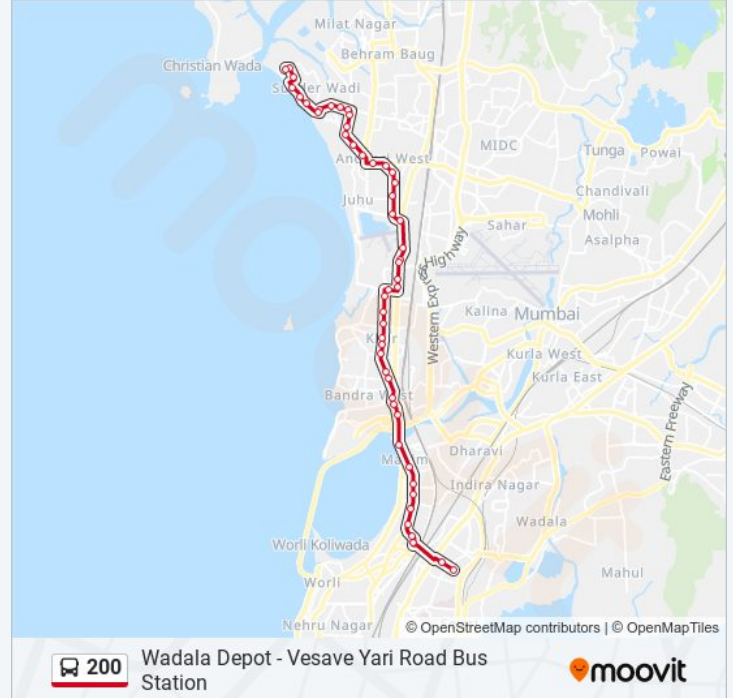

200 bus Info

Direction: Vesave Yari Road Bus Station

Stops: 50

Trip Duration: 47 min

Line Summary:

Santacruz Police Station

Santacruz Station (W) Road

Khira Nagar (Santacruz W)

Yari Road

Vesave Yari Road Bus Station

Wadala Depot - Vesave Yari Road Bus Station

Direction: Wadala Depot

50 stops

[VIEW LINE SCHEDULE](#)

200 bus Time Schedule

Wadala Depot Route Timetable: