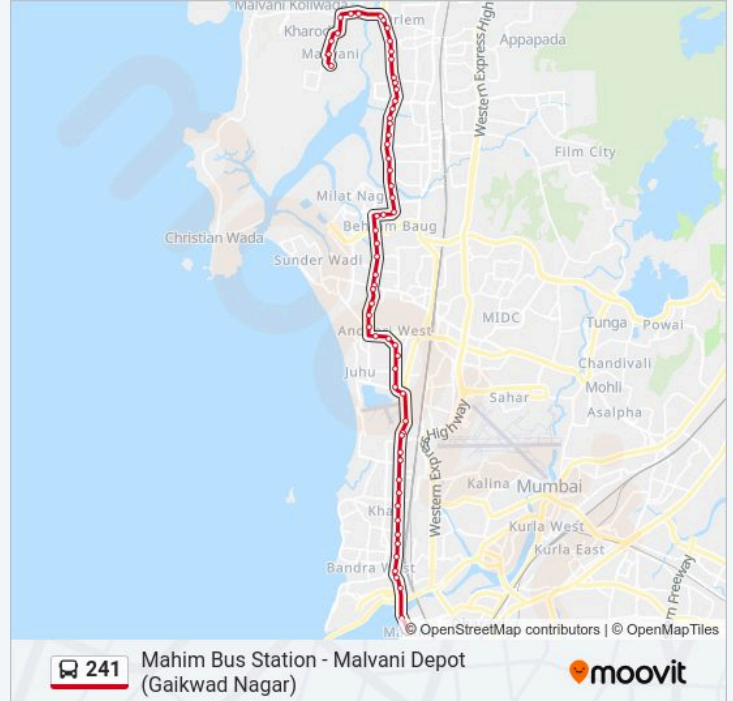

Irla Masjid

Gagandeep

Juhu Shopping Centre

J.V.P.D.Bus Station

New D.N.Nagar

Esic Nagar

D.N.Nagar / Barfiwala Vidyalaya

Indian Oil Nagar (D.N.Nagar Metro Station)

Indian Oil Nagar

Jeevan Nagar

Laxmi Industrial Estate (Andheri W)

Monginis (Andheri W)

Lokhandwala Complex Junction

Adarsh Nagar

Scout Camp/Dnyansagar Vidyalaya

Behram Baug

Anand Nagar

Goregaon Oshiwara Depot

Bhagatsingh Nagar

Shastri Nagar

Motilal Nagar No 2

Bangur Ngr Police Chowky / Post Office

Bangur Nagar

Inorbit Mall

Inorbit Mall

Vinay Industry (Subkuch Market)

Nirlon Society

Chincholi Bunder Road

Chincholi Bunder Junction

Malad Depot

D Mart Shopping Centre

Kach Pada