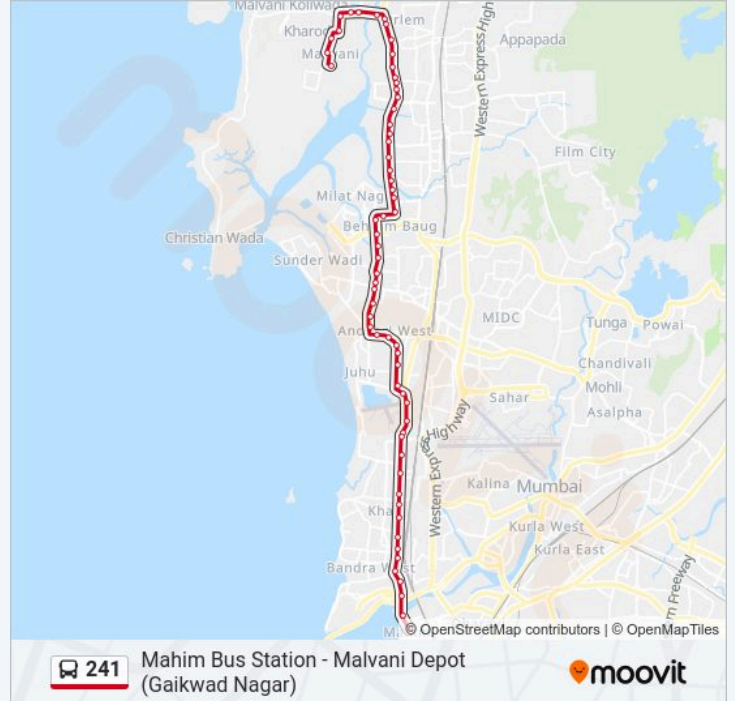

Shastri Nagar

Bhagatsingh Nagar

Goregaon Oshiwara Depot

Goregaon Depot

Anand Nagar

Behram Baug

Scout Camp/Dnyansagar Vidyalaya

Adarsh Nagar

Lokhandwala Complex Junction

Monginis (Andheri W)

Laxmi Industrial Estate (Andheri W)

Jeevan Nagar

Indian Oil Nagar

Indian Oil Nagar (D.N.Nagar Metro Station)

D.N.Nagar / Barfiwala Vidyalaya

Esic Nagar

New D.N.Nagar

J.V.P.D.Bus Station

Juhu Shopping Centre

Gagandeep

Irla Masjid

Cooper Hospital

Mithibai College

Vile Parle

Vile Parle Station / Ashoka Hall

Nanavati Hospital

Santacruz Depot

Santacruz Depot

Khira Nagar (Santacruz W)

Santacruz Station (W) Road

Saint Teresa Convent School

Khar Police Station