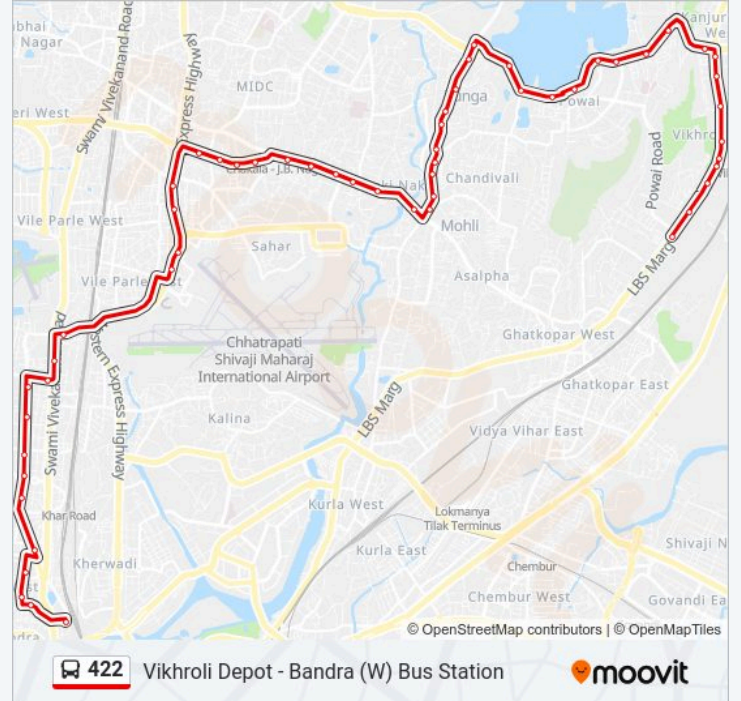

E.S.I.S. Local Office

John Baker

Chandivli Junction

Chandivali Junction

Marwah Road Junction

State Bank

Saki Naka

Saki Naka / Dr.Datta Samant Chowk

Mittal Estate

Marol Naka / Mata Ramabai Ambedkar Chowk

Marol Lions Club

Marol Pipeline

J.B Nagar (Andheri-E)

Charatsingh Colony

Reserve Bank Colony

Satamwadi

Hindustan Unilever Ltd

Bahar Cinema

Hanuman Road (Vile Parle-E)

Sambhaji Nagar

Centaur Hotel

Milan Mall

Khira Nagar (Santacruz W)

Kashibai Hospital

Santacruz Police Station

Arya Samaj Mandir

Ramakrishna Mission

Khar Linking Road

Khar Telephone Exchange

National College

Moti Mahal

Bhabha Hospital