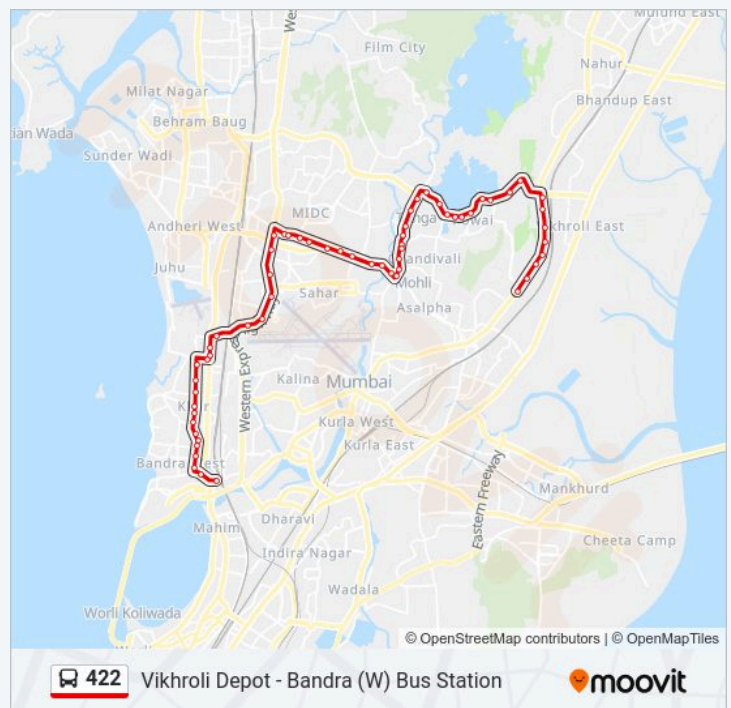

Darpan Cinema

Chakala / WEH Metro Station

Chakala

Bela Nivas

Divine Child High School

**422 bus Time Schedule**

Vikhroli Depot Route Timetable:

Sunday	04:55 - 22:30
Monday	04:55 - 22:30
Tuesday	04:55 - 22:30
Wednesday	04:55 - 22:30
Thursday	04:55 - 22:30
Friday	04:55 - 22:30
Saturday	04:55 - 22:30

**422 bus Info**

**Direction:** Vikhroli Depot

**Stops:** 60

**Trip Duration:** 50 min

**Line Summary:**

J.B Nagar (Andheri-E)

Marol Pipeline

Marol Lions Club