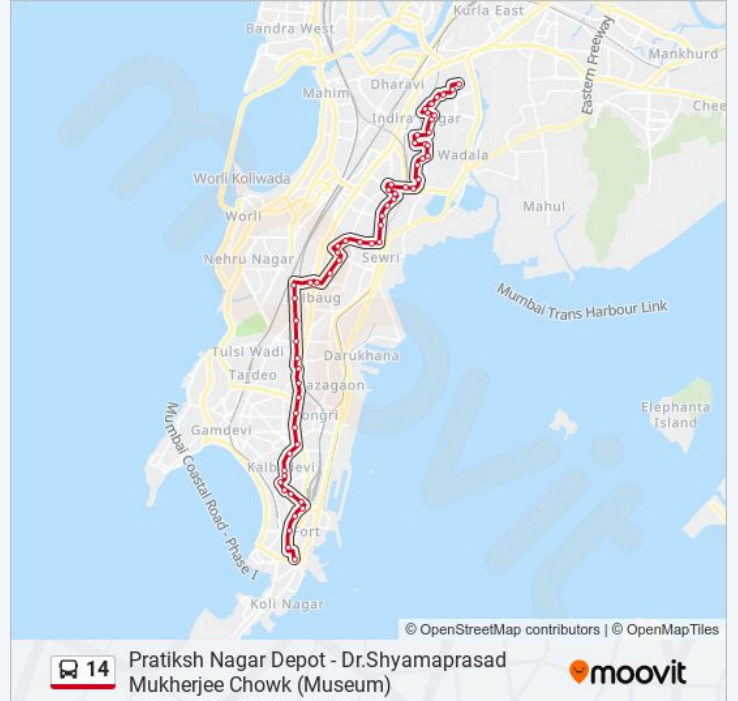

A.H Ansari Chowk (Nagpada)

Byculla Station (W)

S Bridge / Mandlik Chowk

Com.Gulabrao Ganacharya Chowk

N.M.Joshi Marg Police Station

Bawala Masjid

Bharatmata Cinema (Mahadev Palav Marg)

Bharatmata Cinema

Mahatma Gandhi Hospital (Parel)

Kem Hospital

Wadia Maternity Hospital

Tata Hospital (Bhoiwada)

Bhoiwada / Mane Master Chowk

Best Colony (Bhoiwada)

T.B Hospital (Kidwai Nagar)

Dnyaneshwar Nagar (Sewri)

Kidwai Nagar

Madhav Nagar

Azadnagar (Wadala)

Wadala Road Railway Station (W)

Wadala Station (W)

Wadala Church

Wadala Church

Wadala Flyover Bridge

Wadala Bridge

Indian Oil Depot

Antop Hill Post Office

Dosti Acres

Antop Hill

Kane Nagar

Kanenagar

C.G.S.Dispensary