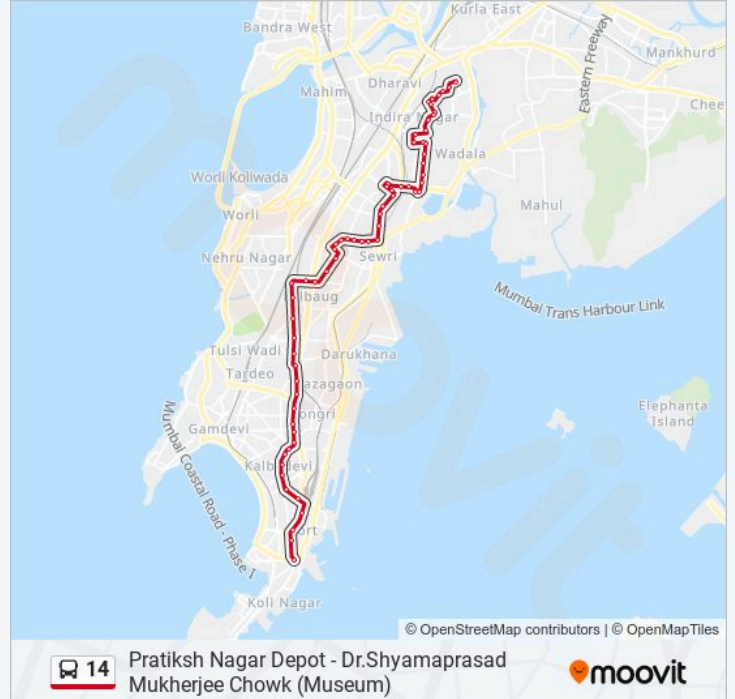

B.P.T Colony

Wadala Bridge

Wadala Flyover Bridge

Wadala Church

Wadala Church

Wadala Station (W)

Wadala Road Railway Station (W)

Azadnagar (Wadala)

Madhav Nagar

Kidwai Nagar

Dnyaneshwar Nagar (Sewri)

T.B Hospital (Kidwai Nagar)

Kshayrog Hospital

Best Colony (Bhoiwada)

Bhoiwada / Mane Master Chowk

Bhoiwada / Mane Master Chowk

Tata Hospital (Bhoiwada)

Wadia Maternity Hospital

Kem Hospital

Mahatma Gandhi Hospital (Parel)

Bharatmata Cinema

Bharatmata Cinema (Mahadev Palav Marg)

Bawala Masjid

N.M.Joshi Marg Police Station

Com.Gulabrao Ganacharya Chowk

S Bridge / Mandlik Chowk

Byculla Station (W)

A.H Ansari Chowk (Nagpada)

A.H Ansari Chowk (Nagpada)

A.H.Ansari Chowk (New Nagpada)

Dr.M.Iqbal Chowk (J.J.Hospital)

Johar Chowk (Bhendi Bazar)