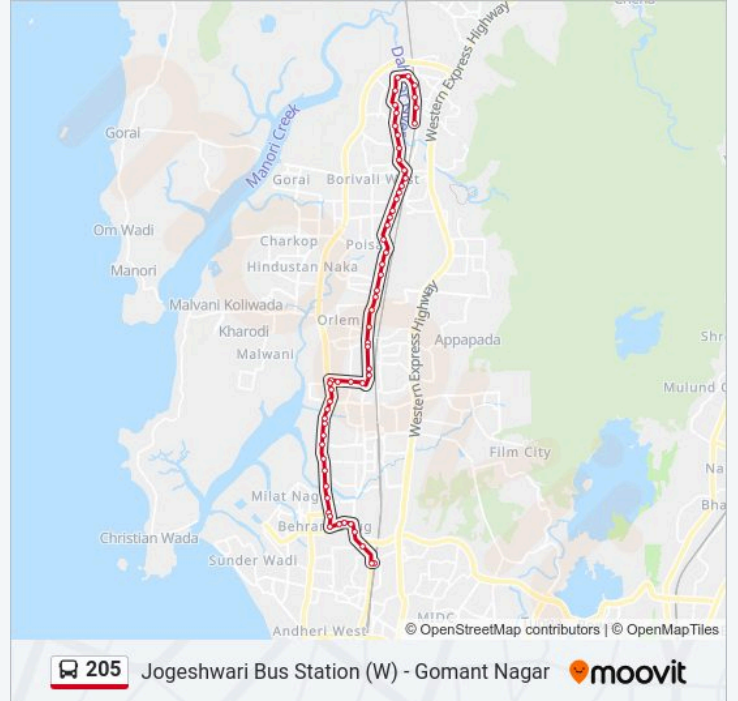

Chincholi Bunder Road

Chincholi Bunder Road

Madhur Colony

Municipal School / Chincholi Bunder

Chincholi Phatak

Rani Sati Nagar (Malad-W)

New Era Talkies

Malad Railway Station (W)

Malad Railway Station (W)

N.L.Vidyalaya

Milap Talkies

Balbharati

Jain Mandir

Kandivali Station (W)

Shatabdi Hospital

Kandivli Telephone Exchange

Poisar Depot

Ram Baug / Shastri Nagar

Kora Kendra

Kora Kendra(On Bridge)

Borivali (W) Jail

Dharam Singh Hall Borivali (W)

Borivali Station (W)

Borivali Station (W)

Borivali Telephone Exchange

Pai Nagar

Ram Mandir

Bhagwati Hospital

Technical School

Shivaji Nagar Dahisar

Mary Immaculate School

Nava Gaon