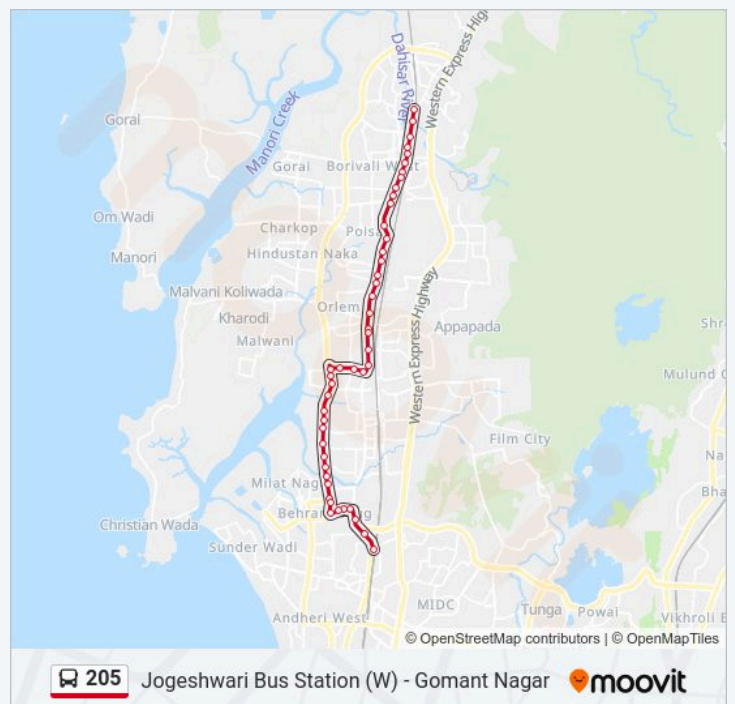

 **205 Line**

Jogeshwari Bus Station (W) - Gomant Nagar

Get The App

The 205 bus line (Jogeshwari Bus Station (W) - Gomant Nagar) has 2 routes. For regular weekdays, their operation hours are:

(1) Gomant Nagar: 06:00-22:10(2) Jogeshwari Bus Station (W): 06:45-21:40

Direction: Gomant Nagar

Stops: 59

Trip Duration: 51 min

Line Summary:

Chincholi Bunder Road

Chincholi Bunder Road

Madhur Colony

Municipal School / Chincholi Bunder

Malad Railway Station (W)

Malad Railway Station (W)

New Era Talkies

Rani Sati Nagar (Malad-W)

205 bus Time Schedule

Jogeshwari Bus Station (W) Route Timetable:

Monday	06:45-21:40
Tuesday	06:45-21:40
Wednesday	06:45-21:40
Thursday	06:45-21:40
Friday	06:45-21:40
Saturday	06:45-21:40
Sunday	06:45-21:40

205 bus Info

Direction: Jogeshwari Bus Station (W)

Stops: 47

Trip Duration: 43 min

Line Summary:

Rajasthani Sammelan Camps/Chincholi

Municipal School / Chincholi Bunder

Madhur Colony