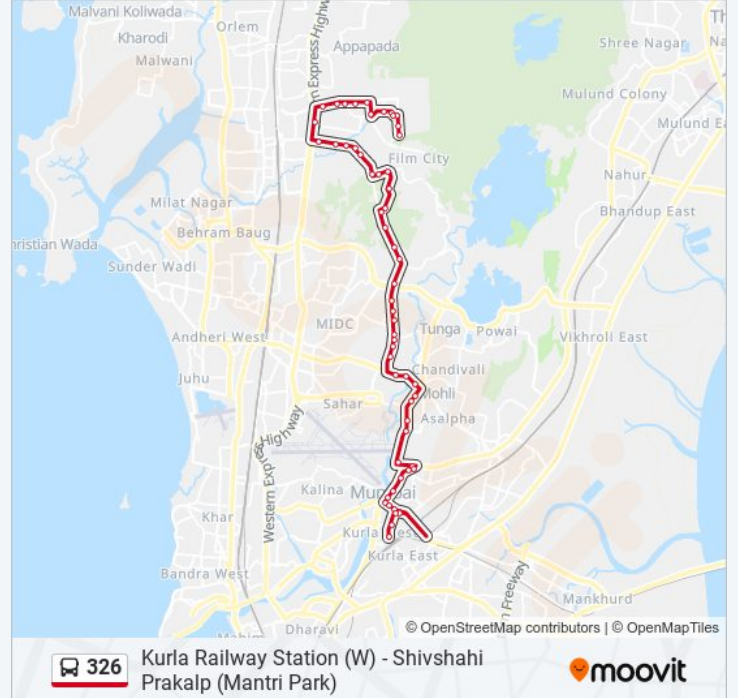

Aarey Central Dairy

Aarey Municipal School

Aarey Hospital / Municipal School

Modern Bakery Aarey

Main Pump House

Maroshi Naka / Picnic Point

B.S.E.S

Goregaon Check Naka No.2

Marol Police Camp

Vijay Nagar Marol

Marol Maroshi Bus Station

Marol Maroshi Bus Station

State Bank Of India Marol

Marol Village

Marol Naka / Mata Ramabai Ambedkar Chowk

Mittal Estate

Saki Naka / Dr.Datta Samant Chowk

Dr. Datta Samant Chowk / Saki Naka

Vijay Printing Press

Safed Pool

Jari Mari

Bail Bazar (Kurla W)

Kamani

Kamani

State Bank Kamani

Sheetal Cinema Kurla (W)

Old Agra Road Kurla (W)

Kalpana Cinema

Kurla Depot

Kurla Depot

Buddha Nagar Junction

Buddha Nagar (Kurla W)

Buddha Nagar (Kurla W)

326 Kurla Railway Station (W) - Shivshahi
Prakalp (Mantri Park)