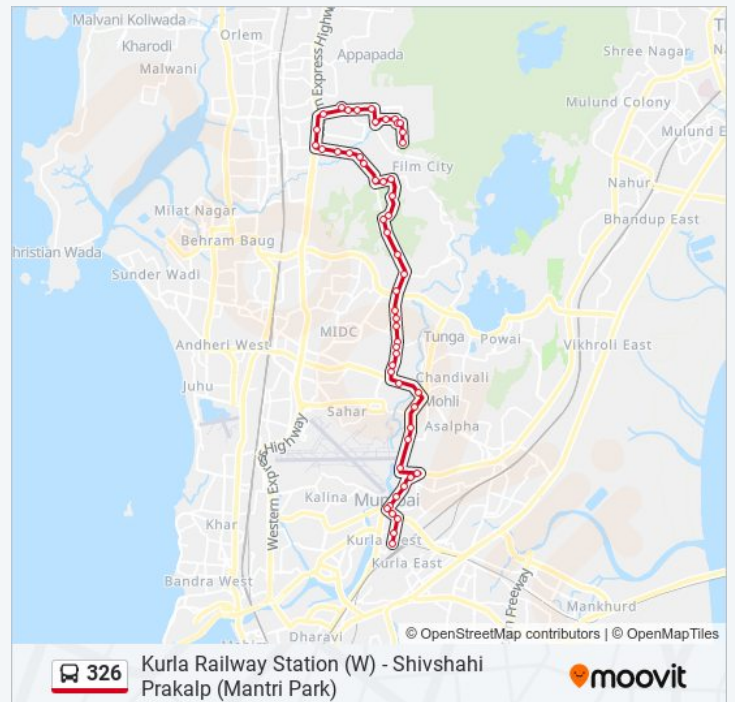

Direction: Kurla Railway Station (W)

57 stops

[VIEW LINE SCHEDULE](#)

- Shivshahi Prkalp (Mantri Park)
- Satpuda Society
- Nagari Niwara Zone 1 & 2
- Nagari Niwara Zone 1 & 2 Gate
- Municipal Colony Sector-D
- Municipal Colony Sector-B
- Hanuman Nagar
- Wagheshwari Mandir
- Gokuldharm Market
- Session Court (Dindoshi)
- Dindoshi Depot
- General A.K Vaidya Marg Junction
- Virwani Estate / Sarvodaya Nagar
- Goregaon Check Naka
- Mahashtra Krishi Udyog
- Unit Number 2 & 3
- Unit Number 32
- Aarey Police Station (Chhota Kashmir)
- Unit Number 6 / Aarey Market
- Navapada / Unit No.7
- Unit No.7 (Aarey Colony)

326 bus Info

Direction: Kurla Railway Station (W)

Stops: 57

Trip Duration: 55 min

Line Summary:

Aarey Central Dairy

Aarey Municipal School

Aarey Hospital / Municipal School

Shivshahi Prakalp (Mantri Park) Route Timetable:

Sunday	07:50 - 22:35
Monday	07:50 - 22:35
Tuesday	07:50 - 22:35
Wednesday	07:50 - 22:35
Thursday	07:50 - 22:35
Friday	07:50 - 22:35
Saturday	07:50 - 22:35

326 bus Info

Direction: Shivshahi Prakalp (Mantri Park)

Stops: 53

Trip Duration: 49 min

Line Summary:

Main Pump House
Modern Bakery Aarey
Aarey Hospital / Municipal School
Aarey Municipal School
Aarey Central Dairy
Unit No.7 (Aarey Colony)
Navapada / Unit No.7
Unit Number 6 / Aarey Market
Aarey Police Station (Chhota Kashmir)
Unit Number 32
Unit Number 2 & 3
Mahashtra Krishi Udyog
Goregaon Check Naka
Goregaon Check Naka
Virwani Estate / Sarvodaya Nagar
General A.K Vaidya Marg Junction
Dindoshi Bus Station
Session Court (Dindoshi)
Gokuldharm Market
Wagheshwari Mandir
Hanuman Nagar
Municipal Colony Sector-B
Municipal Colony Sector-D
Nagari Niwara Zone 1 & 2 Gate
Nagari Niwara Zone 1 & 2
Satpuda Society
Shivshahi Prkalp (Mantri Park)