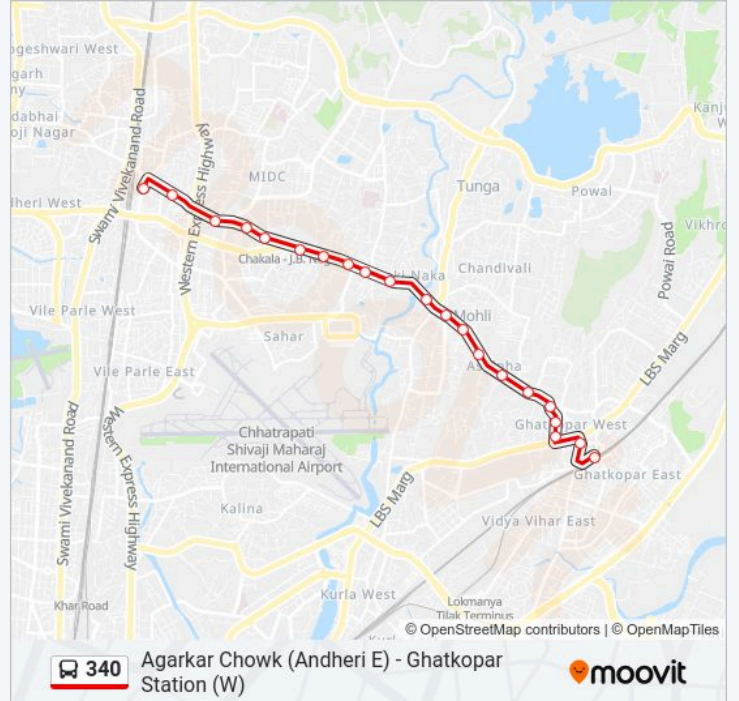

 **340**

Agarkar Chowk (Andheri E) - Ghatkopar Station (W)

[Get The App](#)

The 340 bus line (Agarkar Chowk (Andheri E) - Ghatkopar Station (W)) has 2 routes. For regular weekdays, their operation hours are:

21 stops

[VIEW LINE SCHEDULE](#)

- Ghatkopar Station (W)
- Post Office (Ghatkopar)
- Ghatkopar Pipe Line
- Maneklal Municipal School
- Jagruti Nagar
- Jambhulpada Shivsena Office
- Asalpha Village
- Mohili Village
- Lokmanya Tilak Nagar
- Maharashtra Kata
- Saki Naka / Dr.Datta Samant Chowk
- Mittal Estate
- Marol Naka / Mata Ramabai Ambedkar Chowk
- Marol Lions Club
- Marol Pipeline
- J.B Nagar (Andheri-E)
- Divine Child High School
- Bela Nivas
- Chakala / WEH Metro Station
- Vishal Hall / Prakash Studio
- Agarkar Chowk (Andheri E)

340 bus Time Schedule

Agarkar Chowk (Andheri E) Route Timetable:

Sunday	00:05 - 23:55
Monday	00:05 - 23:55
Tuesday	00:05 - 23:55
Wednesday	00:05 - 23:55
Thursday	00:05 - 23:55
Friday	00:05 - 23:55
Saturday	00:05 - 23:55

340 bus Info

Direction: Agarkar Chowk (Andheri E)

Stops: 21

Trip Duration: 21 min

Line Summary:

Direction: Ghatkopar Station (W)

21 stops

[VIEW LINE SCHEDULE](#)