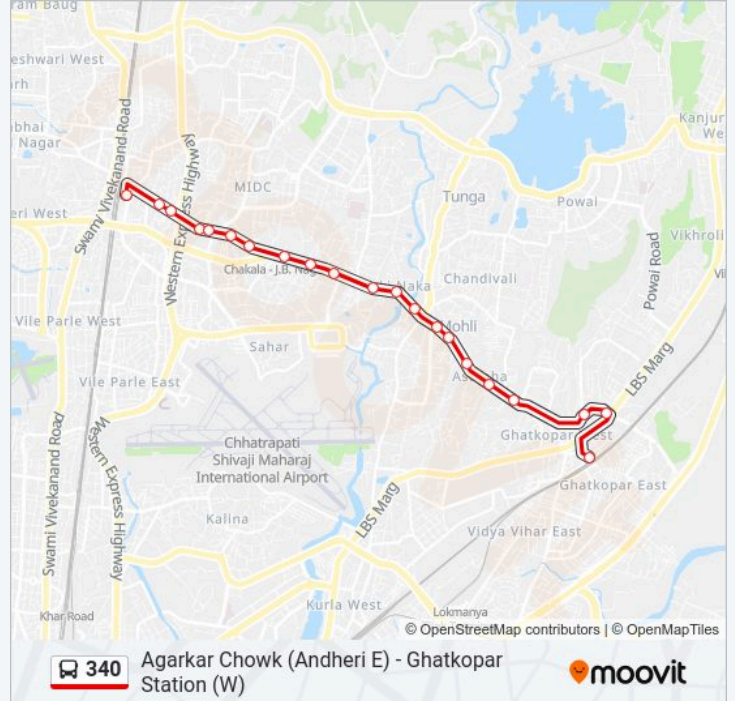

340 bus Info

Direction: Agarkar Chowk (Andheri E)

Stops: 21

Trip Duration: 21 min

Line Summary:

Direction: Ghatkopar Station (W)

21 stops

[VIEW LINE SCHEDULE](#)

340 bus Info

Direction: Ghatkopar Station (W)

Stops: 21

Trip Duration: 21 min

Line Summary:

Sarvodaya Hospital

Shreyas Cinema

Ghatkopar Station (W)