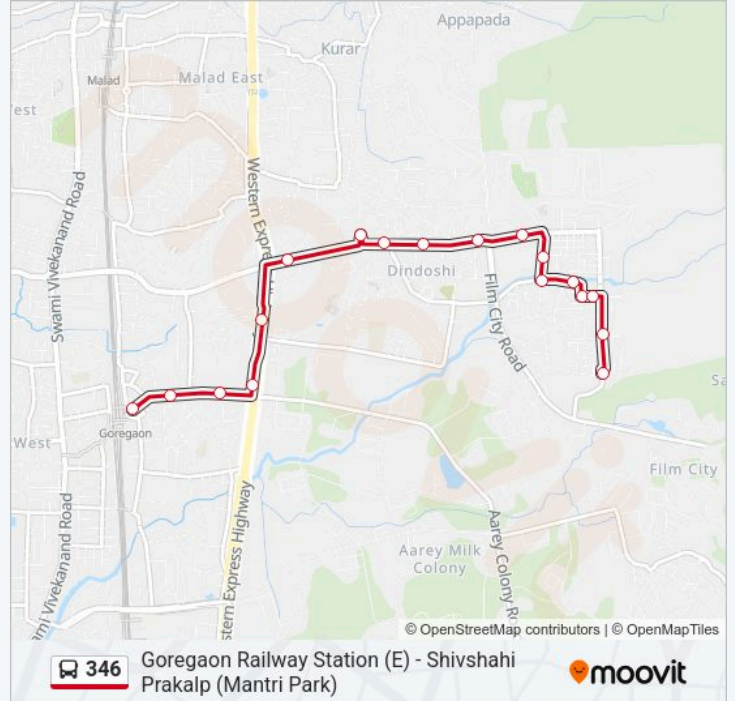

346 Line**Goregaon Railway Station (E) - Shivshahi Prkalp (Mantri Park)**

Get The App

The 346 bus line (Goregaon Railway Station (E) - Shivshahi Prkalp (Mantri Park)) has 2 routes. For regular weekdays, their operation hours are:

(1) Shivshahi Prkalp (Mantri Park): 18:13-22:02(2) Goregaon Railway Station (E): 18:41-22:20

Use the Moovit App to find the closest 346 bus station near you and find out when is the next 346 bus arriving.

Direction: Shivshahi Prkalp (Mantri Park)

18 stops

[VIEW LINE SCHEDULE](#)

Goregaon (E) Bus Station
Peru Baug
Goregaon Check Naka No.1
Goregaon Check Naka
Virwani Estate / Sarvodaya Nagar
General A.K Vaidya Marg Junction
Dindoshi Bus Station
Session Court (Dindoshi)
Gokuldharm Market
Wagheshwari Mandir
Samana Parivar
Nagari Niwara Vidyalaya
Municipal Colony Sector-B
Municipal Colony Sector-D
Nagari Niwara Zone 1 & 2 Gate
Nagari Niwara Zone 1 & 2
Satpuda Society
Shivshahi Prkalp (Mantri Park)

346 bus Info**Direction:** Shivshahi Prkalp (Mantri Park)**Stops:** 18**Trip Duration:** 14 min**Line Summary:**

Direction: Goregaon Railway Station (E)

18 stops

[VIEW LINE SCHEDULE](#)

- Shivshahi Prkalp (Mantri Park)
- Satpuda Society
- Nagari Niwara Zone 1 & 2
- Nagari Niwara Zone 1 & 2 Gate
- Municipal Colony Sector-D
- Municipal Colony Sector-B
- Nagari Niwara Vidyalaya
- Suyash Vyapar Complex
- Samana Parivar
- Wagheshwari Mandir
- Gokuldharm Market
- Session Court (Dindoshi)
- Dindoshi Depot
- General A.K Vaidya Marg Junction
- Virwani Estate / Sarvodaya Nagar
- Goregaon Check Naka No.1
- Peru Baug
- Goregaon (E) Bus Station