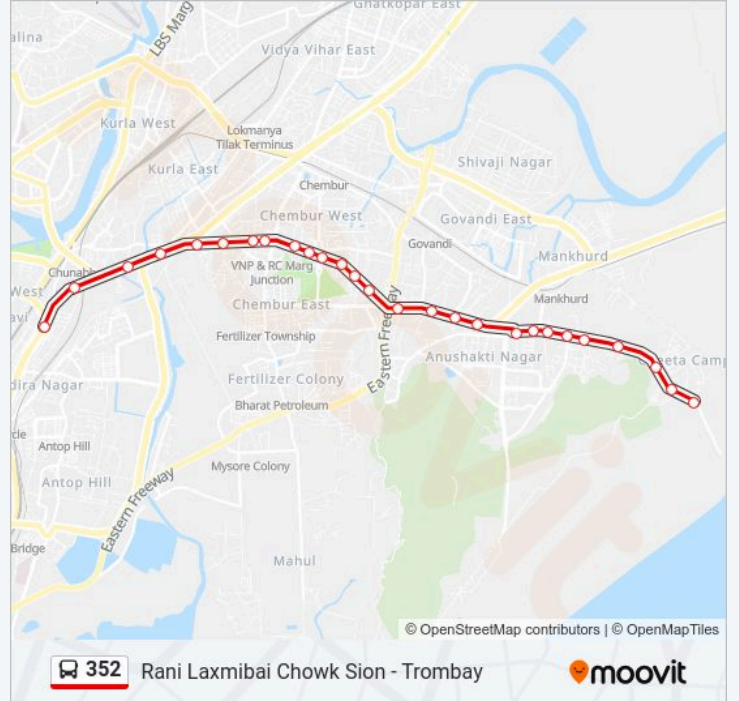

352 bus Info

Direction: Rani Laxmibai Chowk Sion

Stops: 27

Trip Duration: 27 min

Line Summary:

Sandu Wadi

Chembur Naka

Kumbharwada

Umarshi Bappa Chowk (Chembur)

Lokshahir Annabhau Sathe Udyan / Suman Nagar

Priyadarshini

Everard Nagar

Highway Apartment

Rani Laxmibai Chowk Sion

352 bus time schedules and route maps are available in an offline PDF at moovitapp.com. Use the Moovit App to see live bus times, train schedule or subway schedule, and step-by-step directions for all public transit in Mumbai.