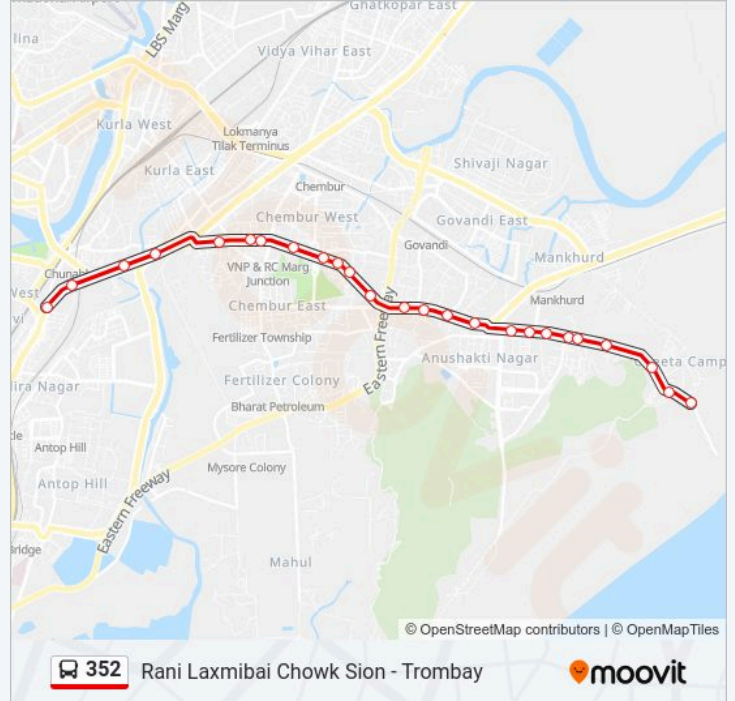

Use the Moovit App to find the closest 352 bus station near you and find out when is the next 352 bus arriving.

Direction: Trombay

25 stops

[VIEW LINE SCHEDULE](#)

Rani Laxmibai Chowk (Sion)
Highway Apartment
Everard Nagar
Priyadarshini
Umarshi Bappa Chowk (Chembur)
Kumbharwada
Chembur Naka
Sandu Wadi
Acharya Udyan / Diamond Garden
Reserve Bank Colony
Maitri Park
R.K Studio
Deonar Depot
Punjabwadi
Telecom Factory
Raj Kapoor Chowk / Bhabha Hospital
Anushakti Nagar Bus Station
Childrens Home
Mankhurd Station Road (South)
B.A.R.C Gate No.6
Mandala

352 bus Time Schedule

Trombay Route Timetable:

Monday	04:30 - 00:10
Tuesday	04:30 - 00:10
Wednesday	04:30 - 00:10
Thursday	04:30 - 00:10
Friday	04:30 - 00:10
Saturday	04:30 - 00:10
Sunday	04:30 - 00:10

352 bus Info**Direction:** Trombay**Stops:** 25**Trip Duration:** 27 min**Line Summary:**

Narmadeshwar Mandir

Cheeta Camp (Trombay)

Dhobi Ghat (Trombay)

Trombay

Direction: Rani Laxmibai Chowk Sion

27 stops

[VIEW LINE SCHEDULE](#)

Trombay

352 bus Info

Direction: Rani Laxmibai Chowk Sion

Stops: 27

Trip Duration: 27 min

Line Summary:

Sandu Wadi

Chembur Naka

Kumbharwada