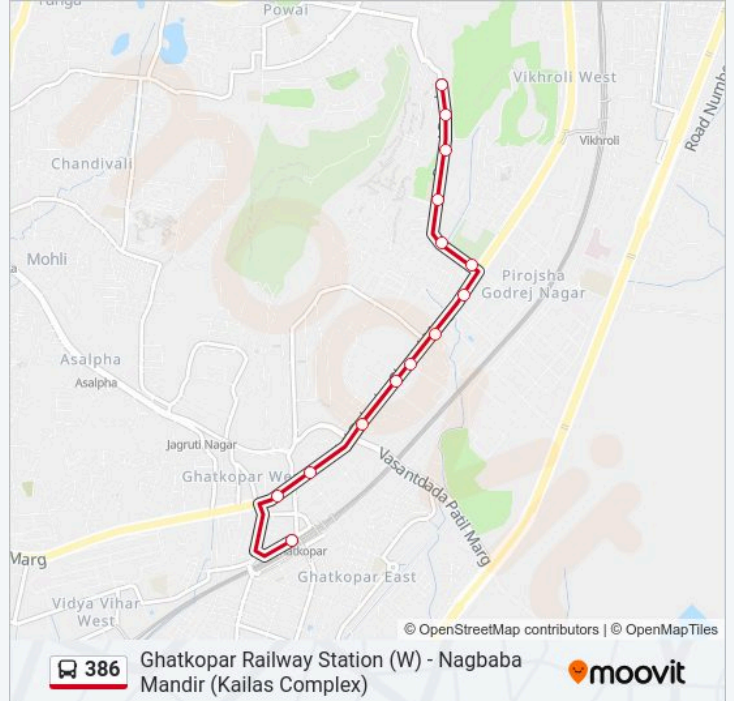

 **386 Line****Ghatkopar Railway Station (W) - Nagbaba Mandir (Kailas Complex)**[Get The App](#)

The 386 bus line (Ghatkopar Railway Station (W) - Nagbaba Mandir (Kailas Complex)) has 2 routes. For regular weekdays, their operation hours are:

(1) Ghatkopar Railway Station (W): 06:05 - 21:40 (2) Nagbaba Mandir (Kailas Complex): 06:25 - 22:10

Use the Moovit App to find the closest 386 bus station near you and find out when is the next 386 bus arriving.

Direction: Ghatkopar Railway Station (W)

14 stops

[VIEW LINE SCHEDULE](#)

Nagbaba Mandir (Kailas Complex)
Kaialsh Industrial Estate
Municipal Garden Vikhroli (W)
Varsha Nagar
Guru Nanak School Vikhroli
Vikhroli Depot
Vikhroli Depot
Meena Tai Thackeray Park
Dargah Vikhroli
Damodar Park
Shreyas Cinema
Gopal Bhavan
Sarvodaya Hospital
Ghatkopar Station (W)

386 bus Info**Direction:** Ghatkopar Railway Station (W)**Stops:** 14**Trip Duration:** 12 min**Line Summary:**

Direction: Nagbaba Mandir (Kailas Complex)

14 stops

[VIEW LINE SCHEDULE](#)

Ghatkopar Station (W)