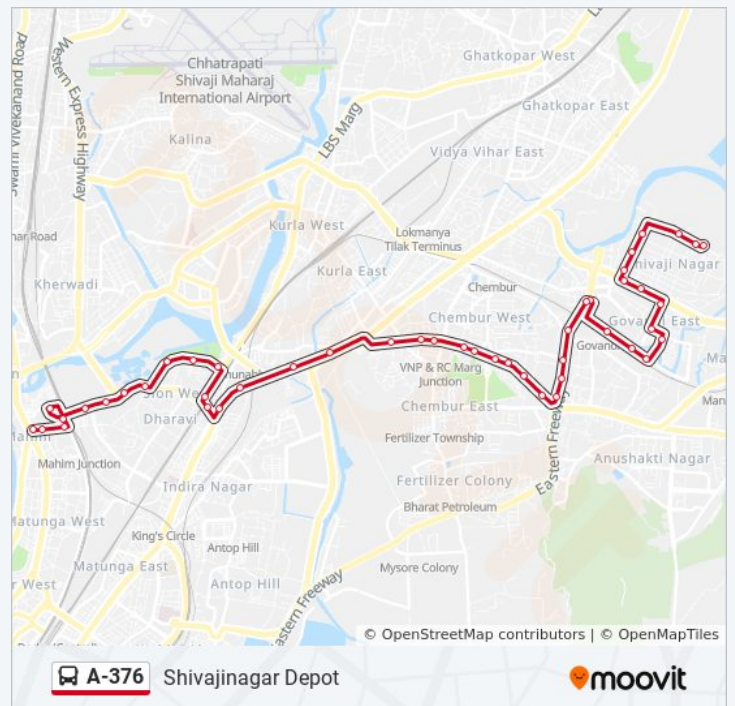

Tuesday	00:15 - 23:45
Wednesday	00:15 - 23:45
Thursday	00:15 - 23:45
Friday	00:15 - 23:45
Saturday	00:15 - 23:45

A-376 bus Info

Direction: Shivajinagar Bus Station

Stops: 50

Trip Duration: 43 min

Line Summary: