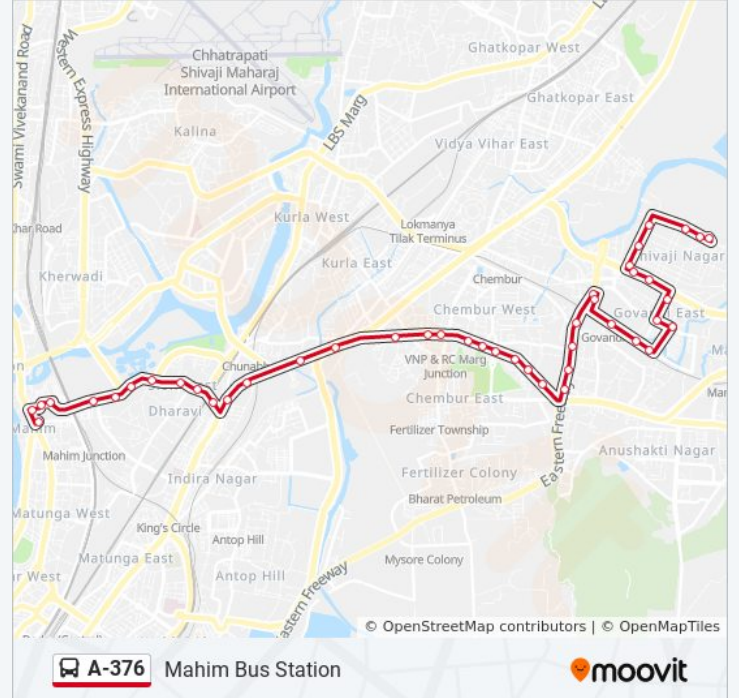

Shahu Nagar (Dharavi)

Mahim Phatak

Banwari Compound

Macchimar Nagar / Raheja Hospital (Mahim)

Macchimar Nagar Colony

St.Xavier's Techincal Institute (Mahim)

Mahim Bus Station

Direction: Shivajinagar Bus Station

Tuesday	00:15 - 23:45
Wednesday	00:15 - 23:45
Thursday	00:15 - 23:45
Friday	00:15 - 23:45
Saturday	00:15 - 23:45

A-376 bus Info

Direction: Shivajinagar Bus Station

Stops: 50

Trip Duration: 43 min

Line Summary: