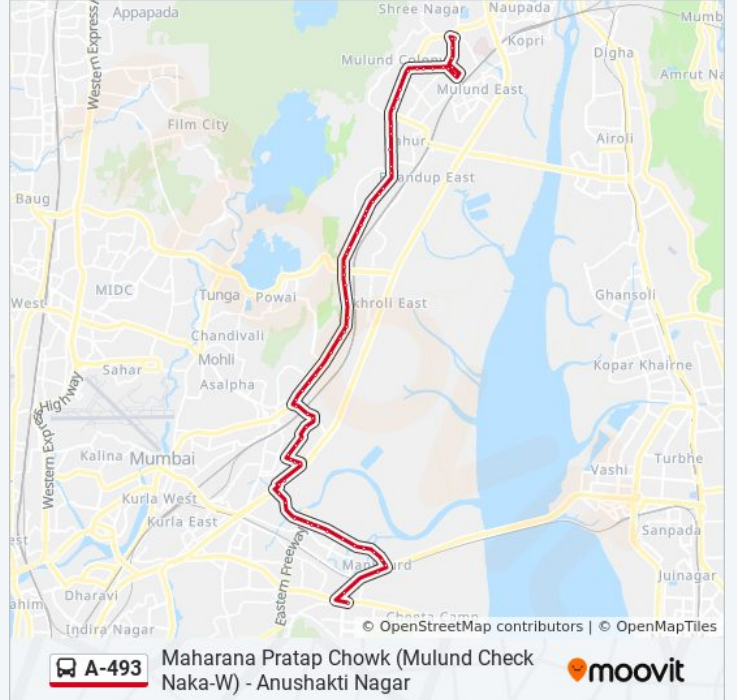

Shivajinagar Junction

Shivaji Nagar Junction

A-493 bus Time Schedule

Maharana Pratap Chowk (Mulund Check Naka-W)
Route Timetable:

Sunday	6:45 AM - 10:05 PM
Monday	6:45 AM - 10:05 PM
Tuesday	6:45 AM - 10:05 PM
Wednesday	6:45 AM - 10:05 PM
Thursday	6:45 AM - 10:05 PM
Friday	6:45 AM - 10:05 PM
Saturday	6:45 AM - 10:05 PM

A-493 bus Info

Direction: Maharana Pratap Chowk (Mulund Check Naka-W)

Stops: 67

Trip Duration: 62 min

Line Summary:

Mhada Colony
Indian Oil Nagar
P.W.D.Maidan
Jijamata Bhosale Marg Junction
R.T.O. / Kamraj Nagar (Ghatkopar-E)
Nalanda Society Ghatkopar
Shanti Sudha Park Jain Mandir
Ramabai Nagar
Ghatkopar Depot
Ghatkopar Bus Station
Laxmi Nagar (Ghatkopar-E)
Nityanand Nagar
Shreyas Cinema
Damodar Park
Dargah Vikhroli
Meena Tai Thackeray Park
Vikhroli Depot
Godrej Company
Aasha Usha Company
Vikhroli Station (W)
Vikhroli Station Road (W)
Cipla Company / Military Canteen
Municipal Office Vikhroli
Hindustan Company
Gandhi Nagar
Gandhi Nagar
Huma Cinema Kanjurmarg
Dockyard Colony / Kanjurmarg Station
Ciba Company
Birla Company
Mangatram Petrol Pump
Mangatram Petrol Pump
Janata Market