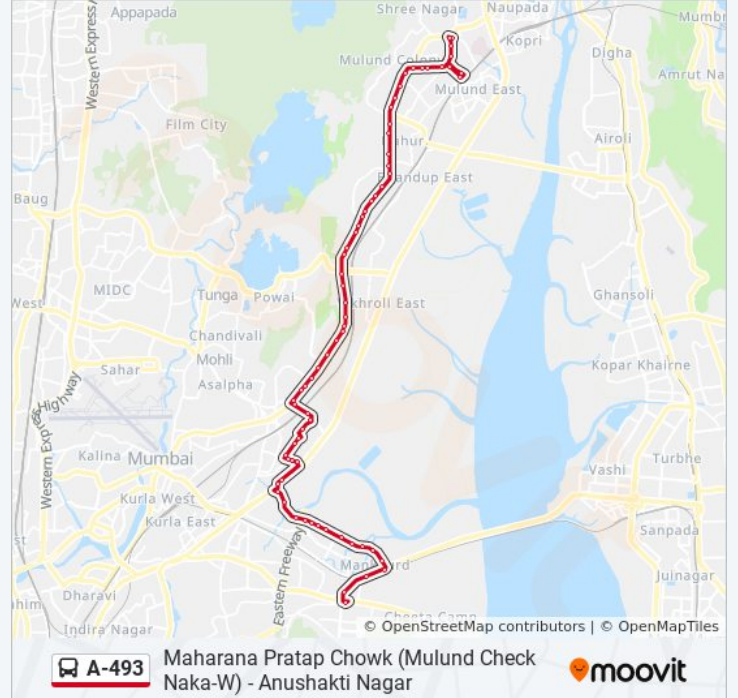

Police Ground

Kamraj Nagar

Garodia Nagar / R. T. O.

Jijamata Bhosale Marg Junction

P.W.D.Maidan

Indian Oil Nagar

Mhada Colony

Shivaji Nagar Junction