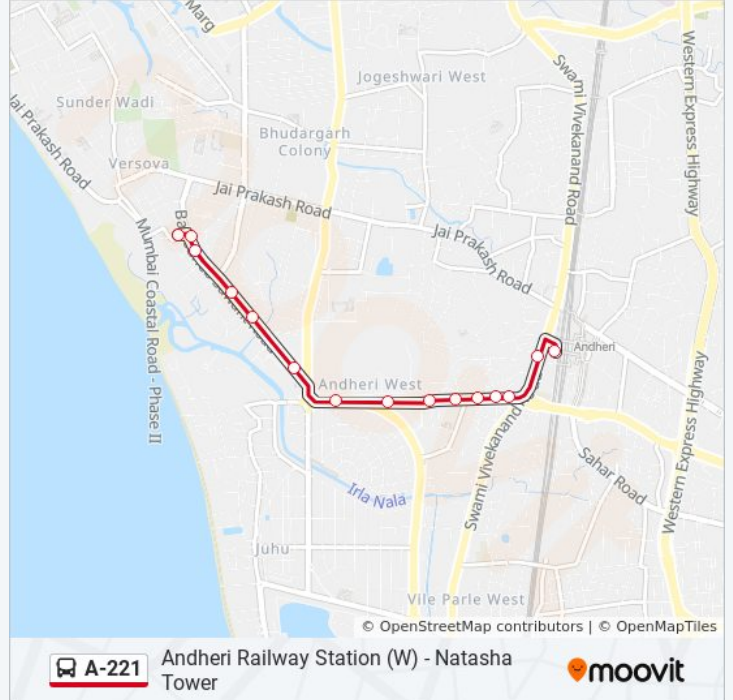

**Direction: Andheri Railway Station (W)**

15 stops

[VIEW LINE SCHEDULE](#)

Natasha Tower

Dnyajyoti Sawitri Bai Phule Chowk

Bharat Nagar

Versova Link Road

Abhishek Apartments

Andheri Bus Station(W)

Andheri Railway Station (W)

**A-221 bus Time Schedule**

Andheri Railway Station (W) Route Timetable:

Sunday	7:20 AM - 9:55 PM
Monday	7:20 AM - 9:55 PM
Tuesday	7:20 AM - 9:55 PM
Wednesday	7:20 AM - 9:55 PM
Thursday	7:20 AM - 9:55 PM
Friday	7:20 AM - 9:55 PM
Saturday	7:20 AM - 9:55 PM

**A-221 bus Info****Direction:** Andheri Railway Station (W)**Stops:** 15**Trip Duration:** 11 min**Line Summary:**

### Direction: Natasha Tower

13 stops

[VIEW LINE SCHEDULE](#)

- Andheri Railway Station (W)
- Andheri Railway Station (W)
- Shoppers Stop
- Shoppers Stop
- Mano-Bina Apts
- New India Quarters
- Juhu Shopping Centre
- J.V.P.D.Bus Station
- Juhu Prabhat
- Abhishek Apartments
- Versova Link Road
- Bharat Nagar
- Natasha Tower