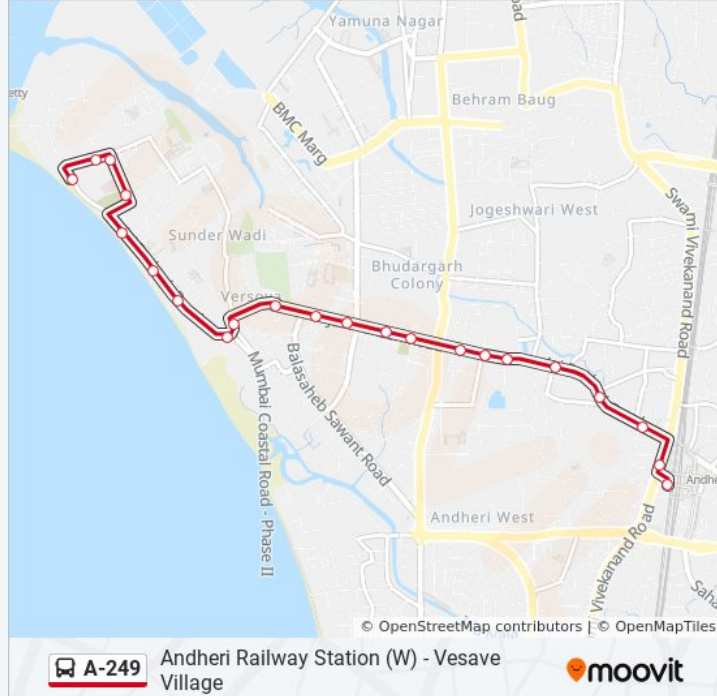

Riddhi Siddhi

Yari Road

Vesave Yari Road Bus Station

Vesava Village

A-249 bus time schedules and route maps are available in an offline PDF at moovitapp.com. Use the [Moovit App](#) to see live bus times, train schedule or subway schedule, and step-by-step directions for all public transit in Mumbai.

[About Moovit](#) • [MaaS Solutions](#) • [Supported Countries](#) • [Mooviter Community](#)

© 2023 Moovit - All Rights Reserved

Check Live Arrival Times