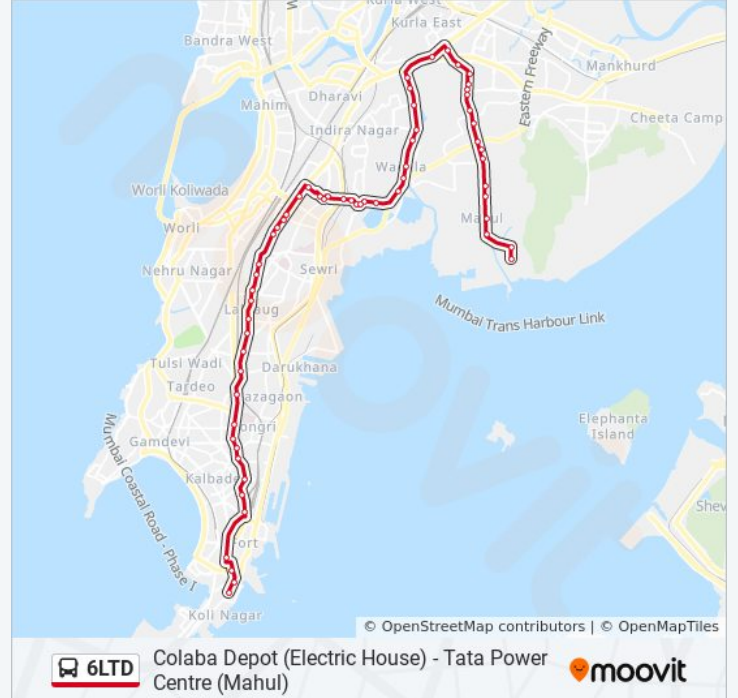

Jaihind Cinema

Shantaram Pujare Chowk (Kala Chowky)

Sant Jagnade Chowk (Lalbaug)

Bharatmata Cinema

Parel Workshop

Madkebuwa Chowk (Parel)

Madkebuwa Chowk

Hindmata Cinema (Dadar)

Shinde Wadi

Chitra Cinema

Dadar Post Office

Khodadad Circle (Dadar T.T.)

Ruia College

Five Gardens

Wadala Church

Wadala Church

Wadala Fly Over Bridge

Wadala Flyover Bridge

B.P.T. Colony

Barkat Ali June

Barkat Ali Dargah

Ganeshnagar (Wadala)

Shantinagar (Wadala)

Ganeshnagar (Anik)

Bhakti Park Monorail Station

Bhakti Park Gate (Anik)

Wadala Truck Terminal Main Gate

Inter State Bus Terminal

Anik Depot

Everard Colony

Suman Nagar / Lokshahir Sathe Udyan

Umarshi Bappa Chowk

Bhakti Bhavan