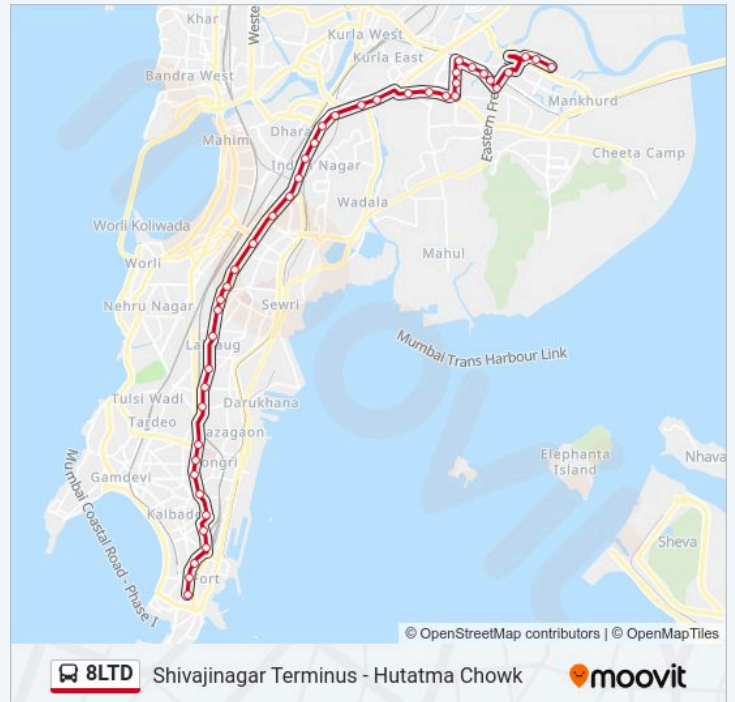

Direction: Shivajinagar Terminus

Stops: 43

Trip Duration: 52 min

Line Summary:

Samrat Ashok Nagar

Gautam Nagar / Deonar Abattoir

Shivajinagar Junction

Shivaji Nagar Post Office