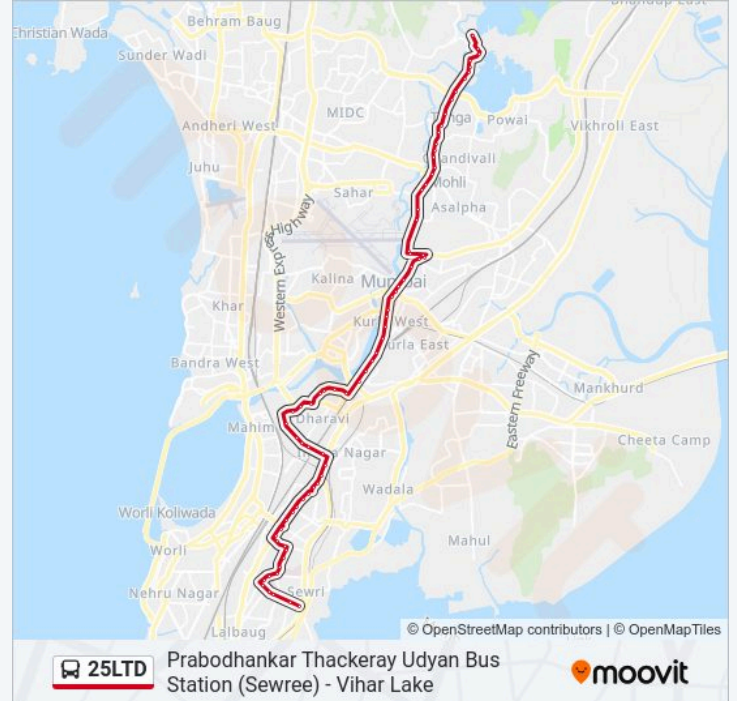

Jari Mari

Bail Bazar (Kurla W)

Bail Bazar (Kurla W)

Kamani

Kamani

State Bank Kamani

Sheetal Cinema Kurla (W)

Old Agra Road Kurla (W)

Kalpana Cinema

Kurla Depot

Kurla Depot

Anjanabai Magar Chowk / Late Sainik
Ramchandra Dhondur Chowk

Anjanabai Magar Chowk

Gol Building (Kurla W)

Kurla Post Office

Rajmata Ahilyabai Holkar Udyan / Kurla Lions
Udyan

Chunabhatti Phatak

Kurla Level Crossing

Maharashtra Weighing Scale

Naik Nagar

Maharashtra Nature Park / P.M.G.P. Colony

Dharavi Depot

Dharavi Depot

Dharavi Koliwada

Dharavi T Junction / Tapase Chowk

Dharavi Flyover / Mahim Flyover

Mahim Phatak

Shahu Nagar (Dharavi)

Matunga Labour Camp

Kumbharwada (Dharavi)

Tilak Hospital