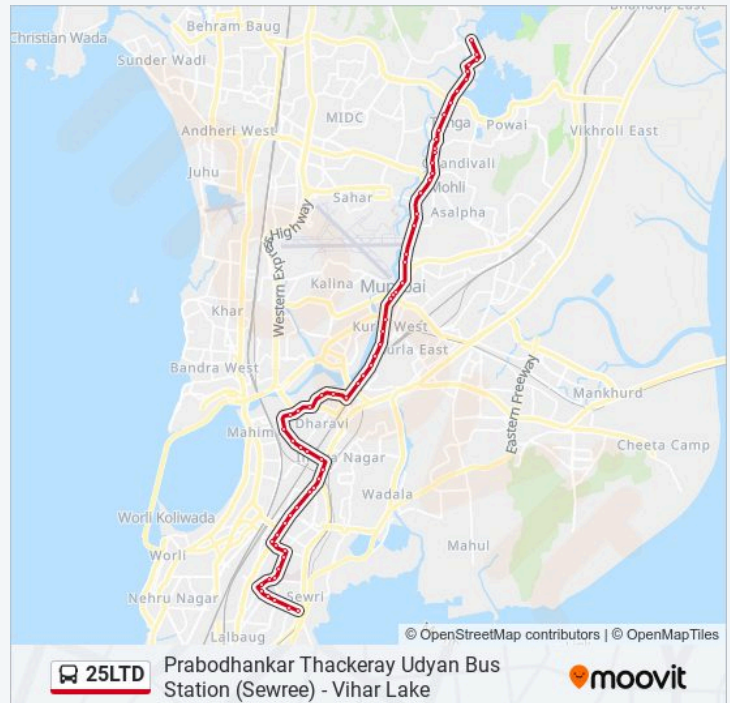

Naik Nagar

Maharashtra Weighing Scale

Kurla Level Crossing

Chunabhatti Phatak

25LTD bus Info**Direction:** Vihar Lake**Stops:** 64**Trip Duration:** 55 min**Line Summary:**

Rajmata Ahilyabai Holkar Udyan / Kurla Lions
Udyan